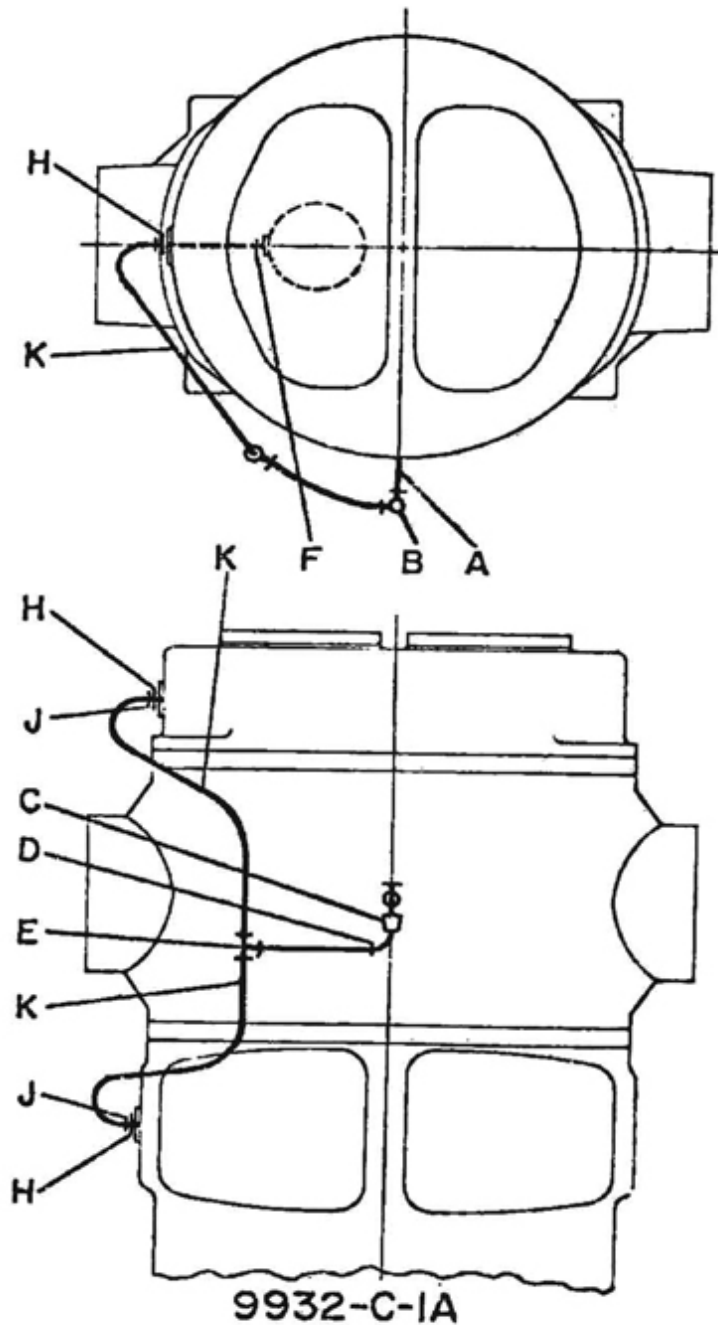

8. PIPING PORTPLATE FAU - MODEL 9.5 x 7 LUB

8. PIPING PORTPLATE FAU - MODEL 9.5 x 7 LUB

No.	Description	Ref Part No.	QTY
A	Stud-Aux	2-6545B1	1
B	Tee-Reducing	74A7M8	1
C	Bushing-Reducing	23A7M5	1
D	Elbow	75A10B10	1
E	Tee	82A10B3	1
F	Connector	71A10B7	2
X	Nut-Tube	71A10S4	6
M	Fitting-Tank	SL68F-SCN	2
J	Bushing-Reducing	23A7M4	2
K	Tubing	1008CA	5FT
-	Assembly Dwg - ESH	9932-C-1	-
-	Assembly Dwg - ESV	9932-C-1A	-