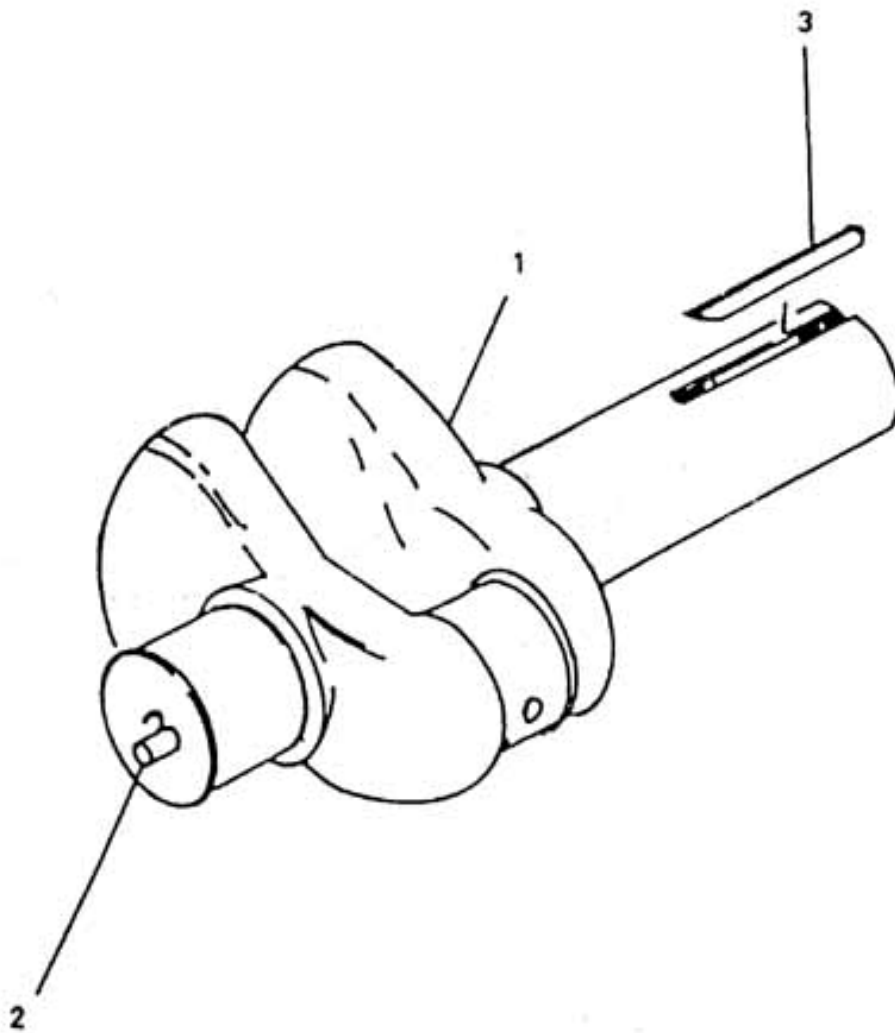

8. ASSEMBLY CRANKSHAFT - MODEL 9.5 x 5 NL

8. ASSEMBLY CRANKSHAFT - MODEL 9.5 x 5 NL

No.	Description	Ref Part No.	QTY
1	Crank Shaft	30559629	1
2	Pin Dowel Crankshaft	70408240	1
3	Key 5/8" X 5/8" X 3-3/4"	95453197	1
–	Cap Closr. Crank Shaft	94487543	1