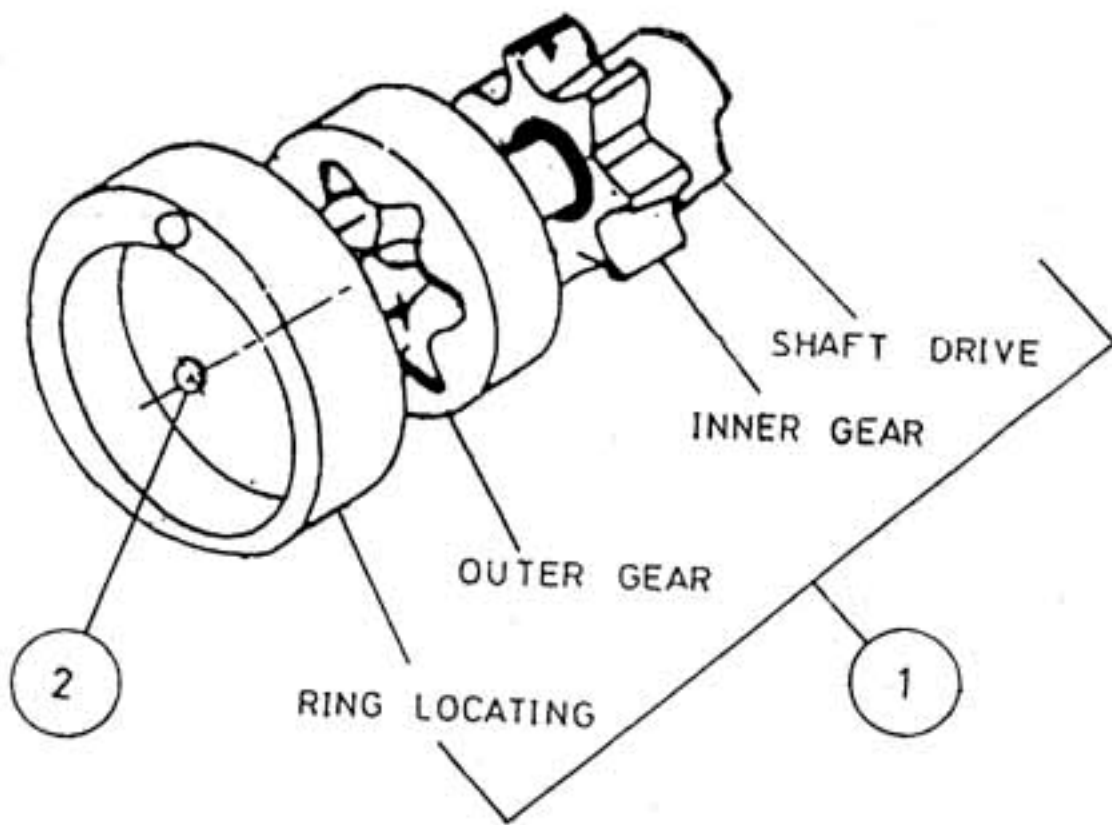

7. ASSEMBLY OIL PUMP - MODEL 9.5 x 5 NL

7. ASSEMBLY OIL PUMP - MODEL 9.5 x 5 NL

No.	Description	Ref Part No.	QTY
1	Assembly Oil Pump	30427140	1
2	Cover Shaft	30253892	1