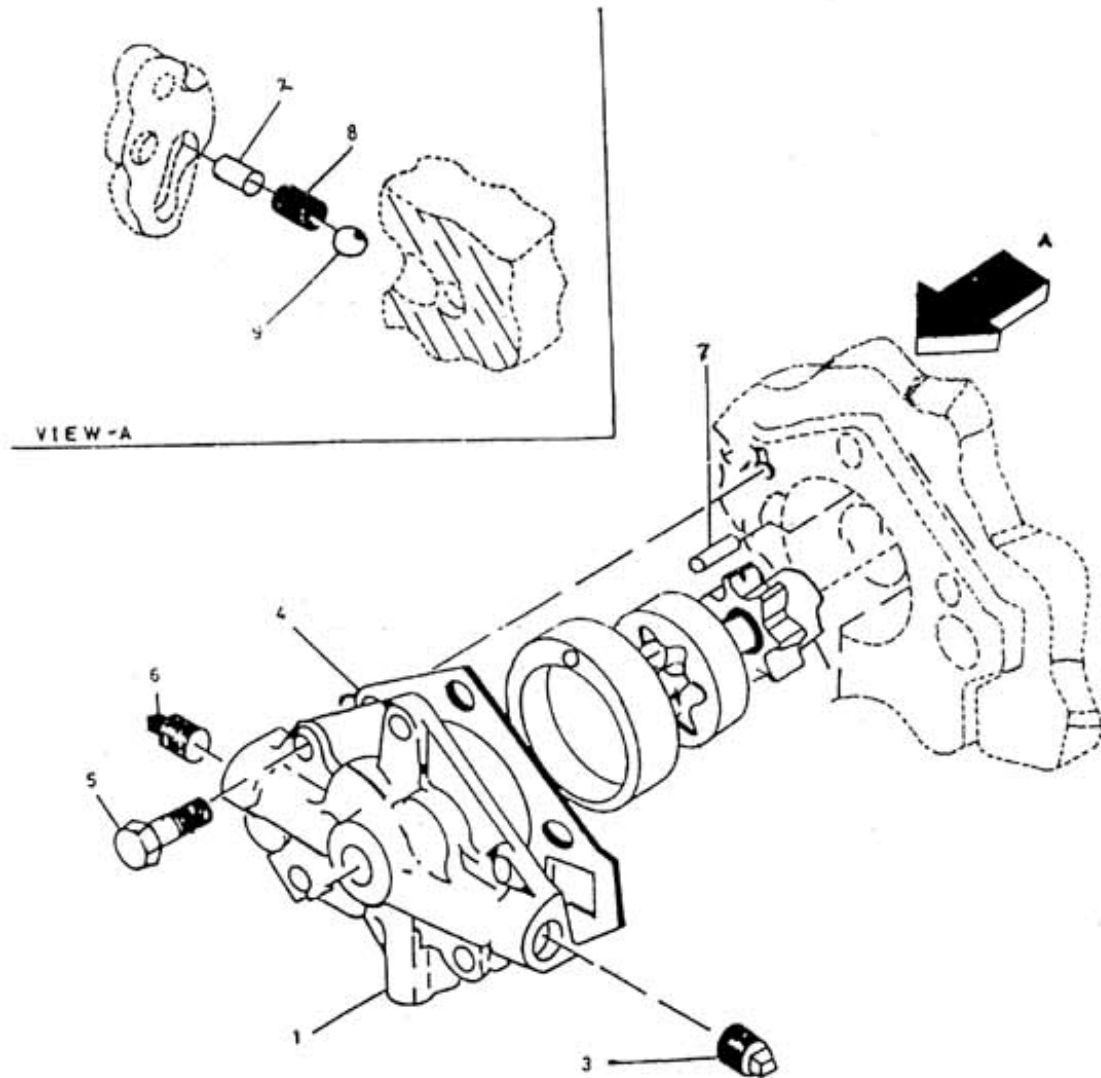

6. ASSEMBLY OIL PUMP COVER - MODEL 9.5 x 5 NL

6. ASSEMBLY OIL PUMP COVER - MODEL 9.5 x 5 NL

No.	Description	Ref Part No.	QTY
1	Cover Oil Pump With Bush	39863683	1
7	Dowel Pin - Oil Pump 1/4" X 1"	95033825	1
3	Plug Pipe Sq. Hd 1/2"	95033619	1
4	Gasket Cover Oil Pump	30205280	1
5	Bolt Hex Head 7/16" X 1"	95104006	5
6	Plug Counter Shunk 3/8"	95101705	1
2	Pin Roll 5/16" X 1"	95098653	1
8	Spring Valve Relief	30508741IM	1
9	Ball Relief Valve 1/2"	95226627	1