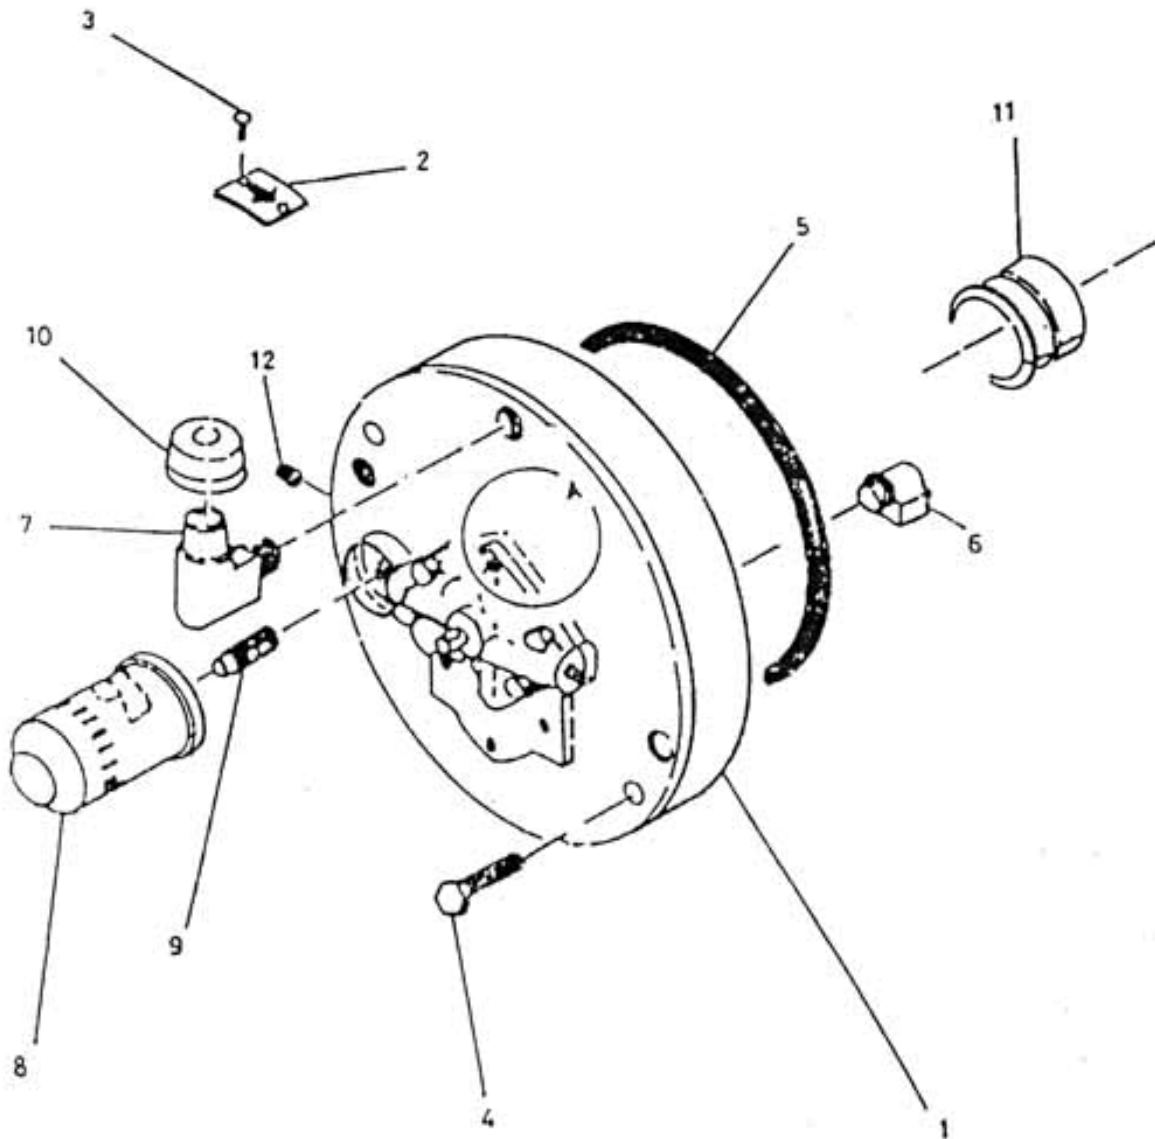

4. HOUSING MAIN BEARING & OIL PUMP - MODEL 9.5 x 5 NL

4. HOUSING MAIN BEARING & OIL PUMP - MODEL 9.5 x 5 NL

No.	Description	Ref Part No.	QTY
1	Housing Main Bearing	70411467	1
2	Plate Rotation	39516646	1
3	Screw Machine 0.114" X 0.25"	39175070	2
4	Screw Cap Hex Head 5/8" X 3/4"	95104477	2
5	O' Ring 10-1/2" X 11" X 1/4"	95098067	1
6	Elbow Male 5/8"	94425162	1
7	Breather Elbow	39314323	1
8	Filter Oil	30472161	1
9	Adapter Oil Filter	30179220	1
10	Cap Breather	30557888	1
11	Bush Main Bearing Housing 5"	30557557	2
12	Plug Co. Sunk 3/8"	95101705	2