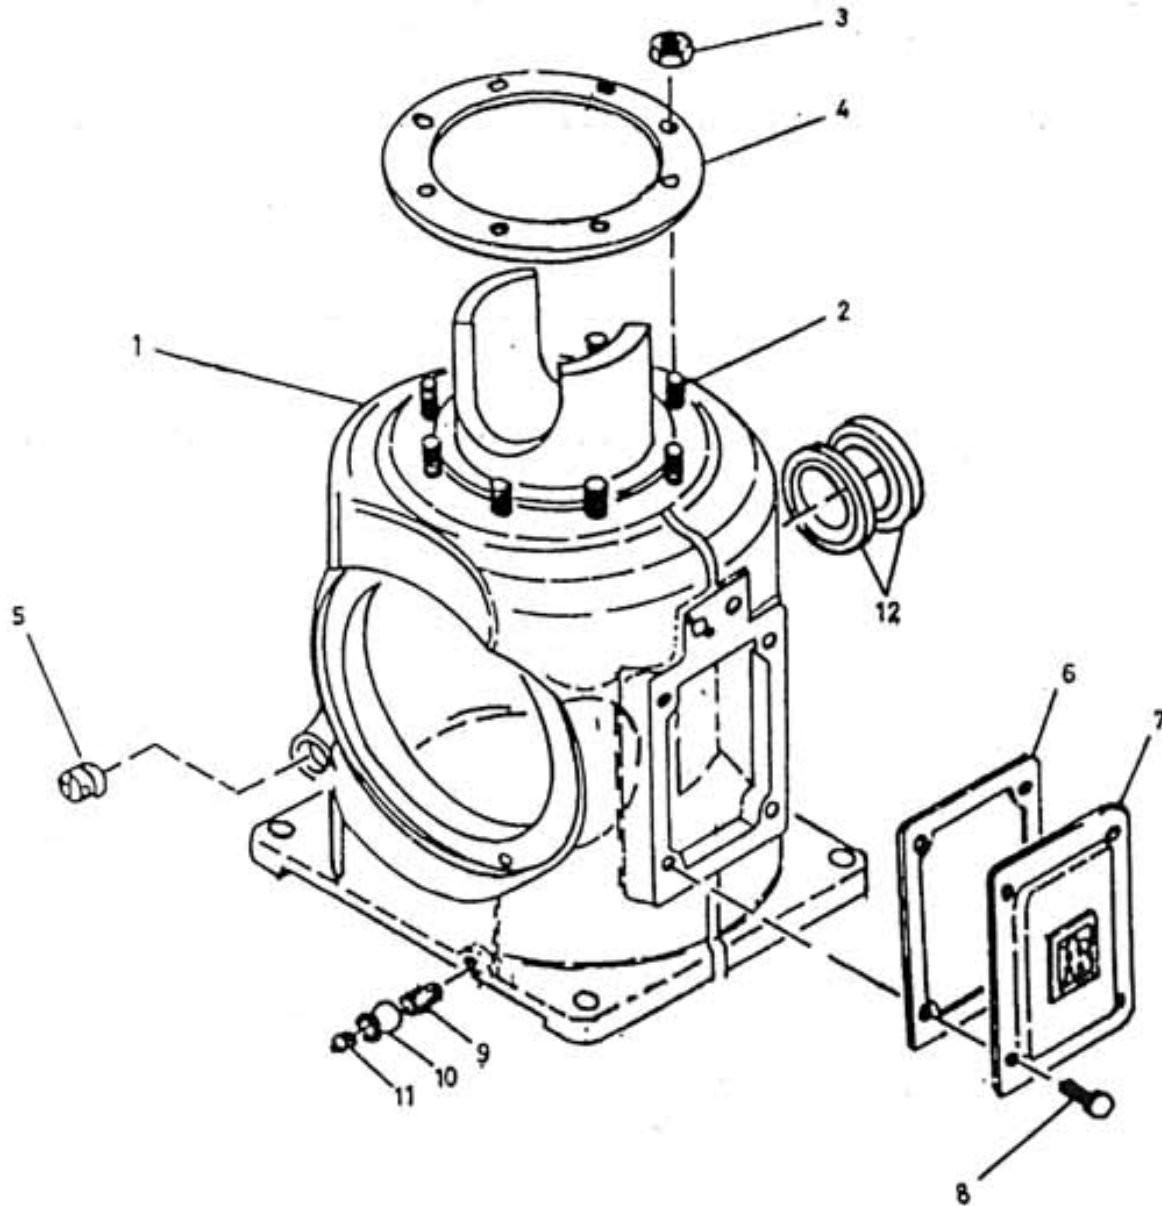

3. FRAME COMPLETE - MODEL 9.5 x 5 NL

3. FRAME COMPLETE - MODEL 9.5 x 5 NL

No.	Description	Ref Part No.	QTY
1	Frame	30556401	1
2	Stud 5/8" X 2-1/2"	95056180	8
3	Nut Hex 5/8"	95077814	8
4	Gasket Frame	39550223	1
5	Glass Sight Flow	39137245	1
6	Cover Frame	39566872	1
7	Gasket Cover Frame	30562235	1
8	Screw Cap Hex 1/2" X 1"	95104147	4
9	Nipple 1/2" X 2-1/2"	95049177	1
10	Coupling 1/2"	95011094	1
11	Plug Pipe Sq. Hd 1/2"	95033619	3
12	Seal Crankshaft Oil	95225660	2
-	Plug Pipe Sq. Hd 3/4"	95002143	2
-	Plug 1-1/4"	95033569	1