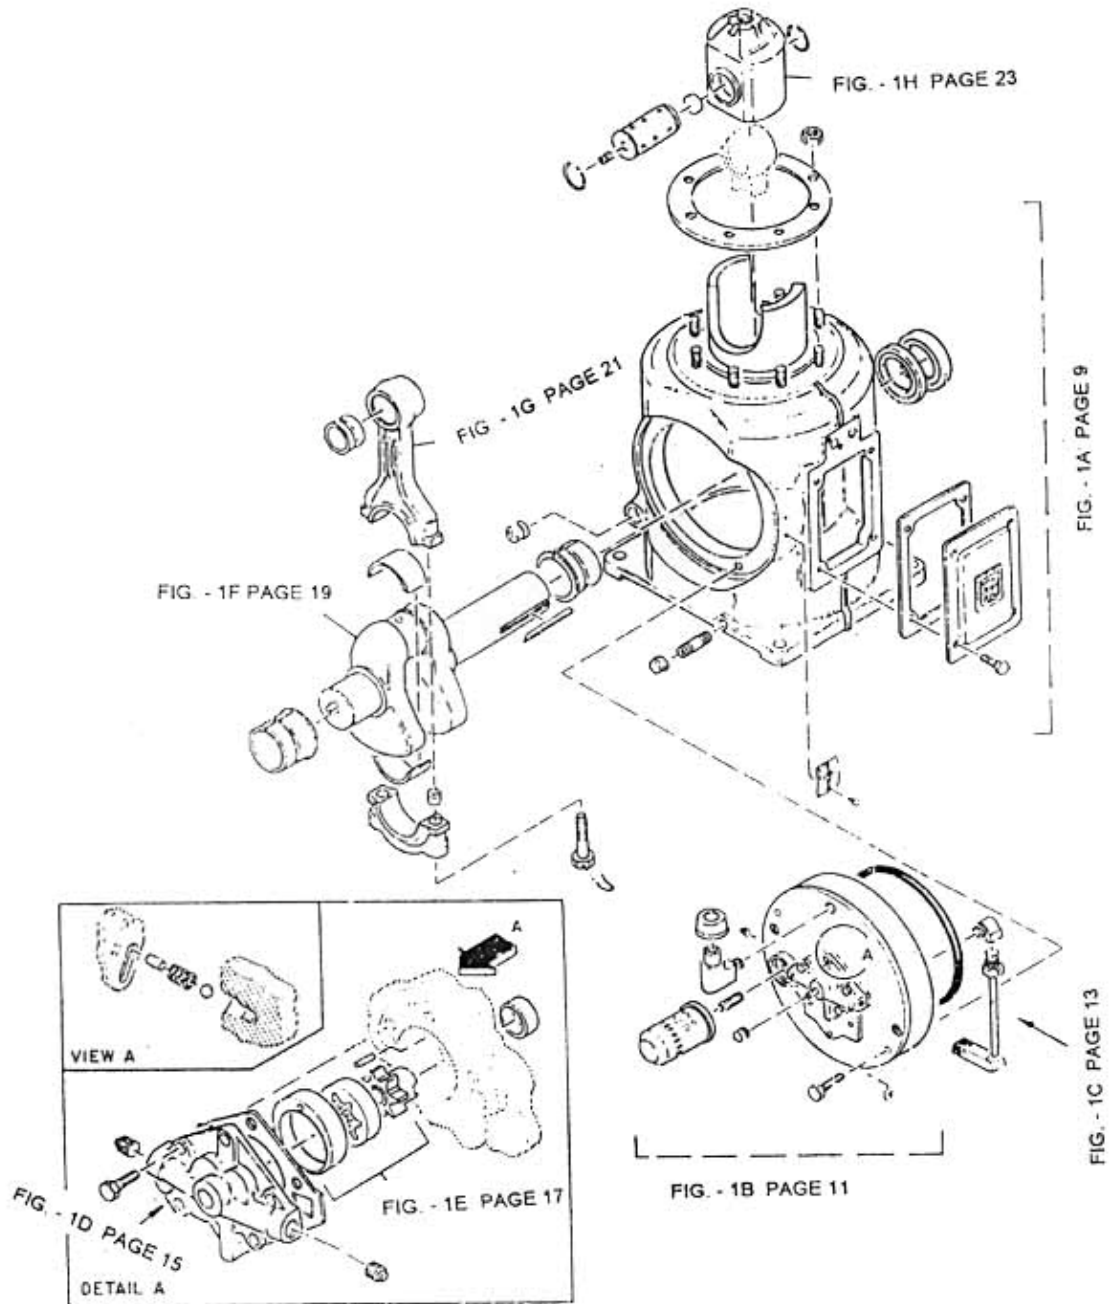

2. ASSEMBLY FRAME & GEAR - MODEL 9.5 x 5 NL

2. ASSEMBLY FRAME & GEAR - MODEL 9.5 x 5 NL

No.	Description	Ref Part No.	QTY
1A	Assembly Frame Complete	70315403	1
1B	Assembly Housing Main Bearing	70315395	1
1C	Assembly Suction Pipe For Oil	30567077	1
1D	Assembly Oil Pump Cover	31165376	1
1E	Assembly Oil Pump	70402755	1
1F	Assembly Crank Shaft	37087251	1
1G	Assembly Rod Connecting	37189586	1
1H	Assembly Cross Head	70324306	1