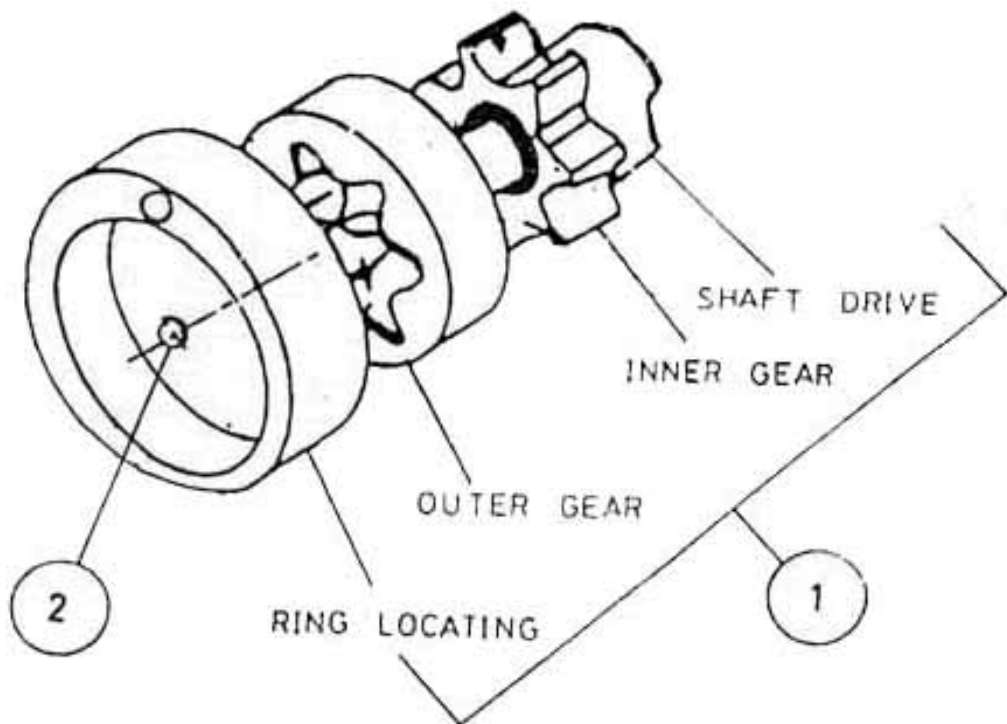

7. ASSEMBLY OIL PUMP - MODEL 9.5 x 5 LUB

7. ASSEMBLY OIL PUMP - MODEL 9.5 x 5 LUB

No.	Description	Ref Part No.	QTY
1	Assembly Oil Pump	30427140	1
2	Seal Oil Pump Shaft	37796240	1