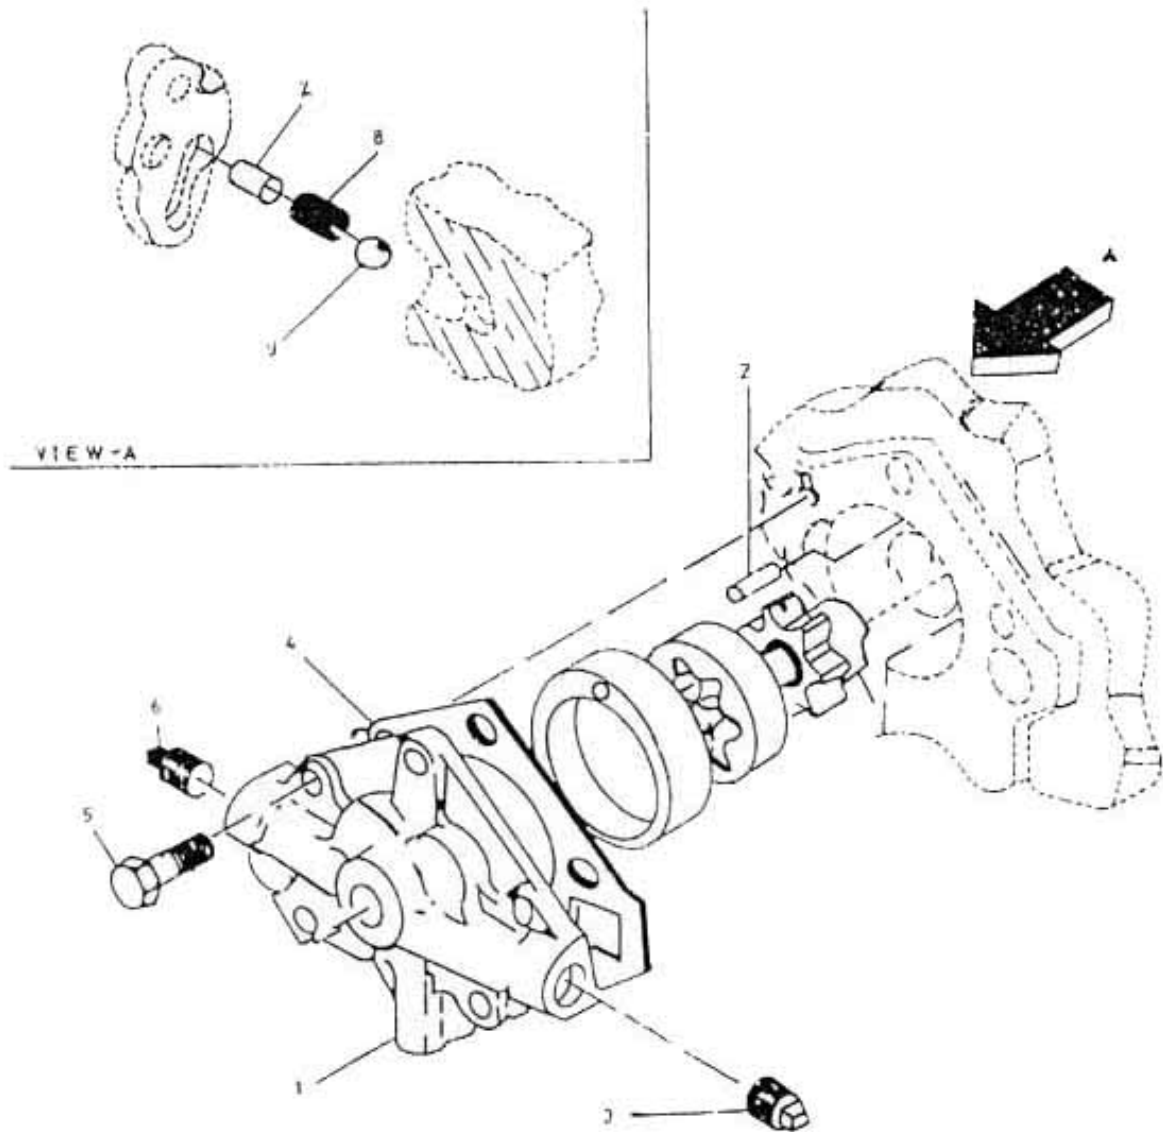

6. ASSEMBLY OIL PUMP COVER - MODEL 9.5 x 5 LUB

6. ASSEMBLY OIL PUMP COVER - MODEL 9.5 x 5 LUB

No.	Description	Ref Part No.	QTY
1	Cover Oil Pump With Bush	39863683	1
7	Dowel Pin - Oil Pump 1/4" X 1"	95033825	1
3	Plug Pipe Sq. Hd 1/2"	95033619	1
4	Gasket Cover Oil Pump	30205280	1
5	Bolt Hex Head 7/16" X 1"	95104006	5
6	Plug Counter Shunk 3/8"	95101705	1
2	Pin Roll 5/16" X 1"	95098653	1
8	Spring Valve Relief	30508741IM	1
9	Ball Relief Valve 1/2"	95226627	1