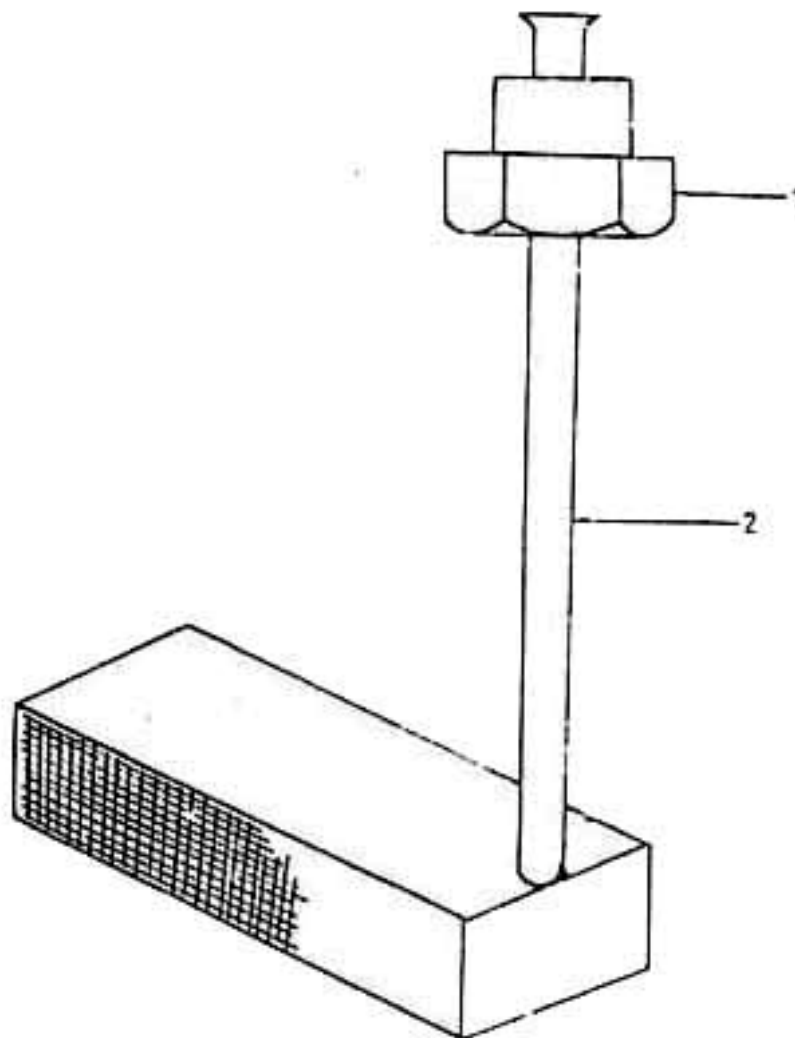

## 5. ASSEMBLY SUCTION PIPE FOR OIL - MODEL 9.5 x 5 LUB

## 5. ASSEMBLY SUCTION PIPE FOR OIL - MODEL 9.5 x 5 LUB

No.	Description	Ref Part No.	QTY
1	Nut Connector	97076277	1
2	Pipe With Screen For Oil Suction	94414562	1