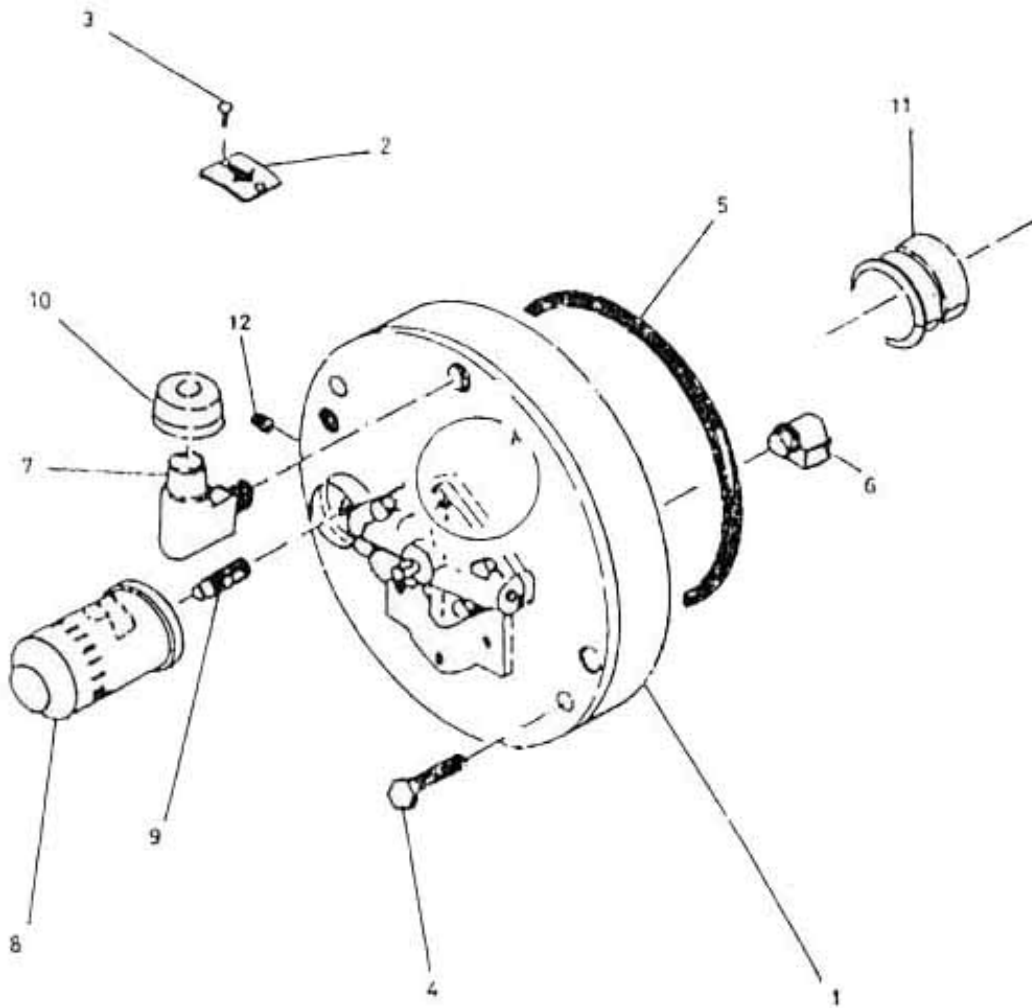

4. HOUSING MAIN BEARING & OIL PUMP - MODEL 9 1/2 x 5 LUB

4. HOUSING MAIN BEARING & OIL PUMP - MODEL 9 1/2 x 5 LUB

No.	Description	Ref Part No.	QTY
1	Housing Main Bearing	37073624	1
2	Plate Rotation	39516646	1
3	Screw Machine 0.114" X 0.25"	39175070	2
4	Screw Cap Hex Head 5/8" X 3/4"	95104477	2
5	"O" Ring 10-1/2" X 11" X 1/4"	95098067	1
6	Elbow Male 5/8"	94425162	1
7	Breather Elbow	39314323	1
8	Filter Oil	30472161	1
9	Adapter Oil Filter	30179220	1
10	Cap Breather	30557888	1
11	Bush Main Bearing Housing 5"	30557557	2
12	Plug Co. Sunk 3/8"	95101705	2