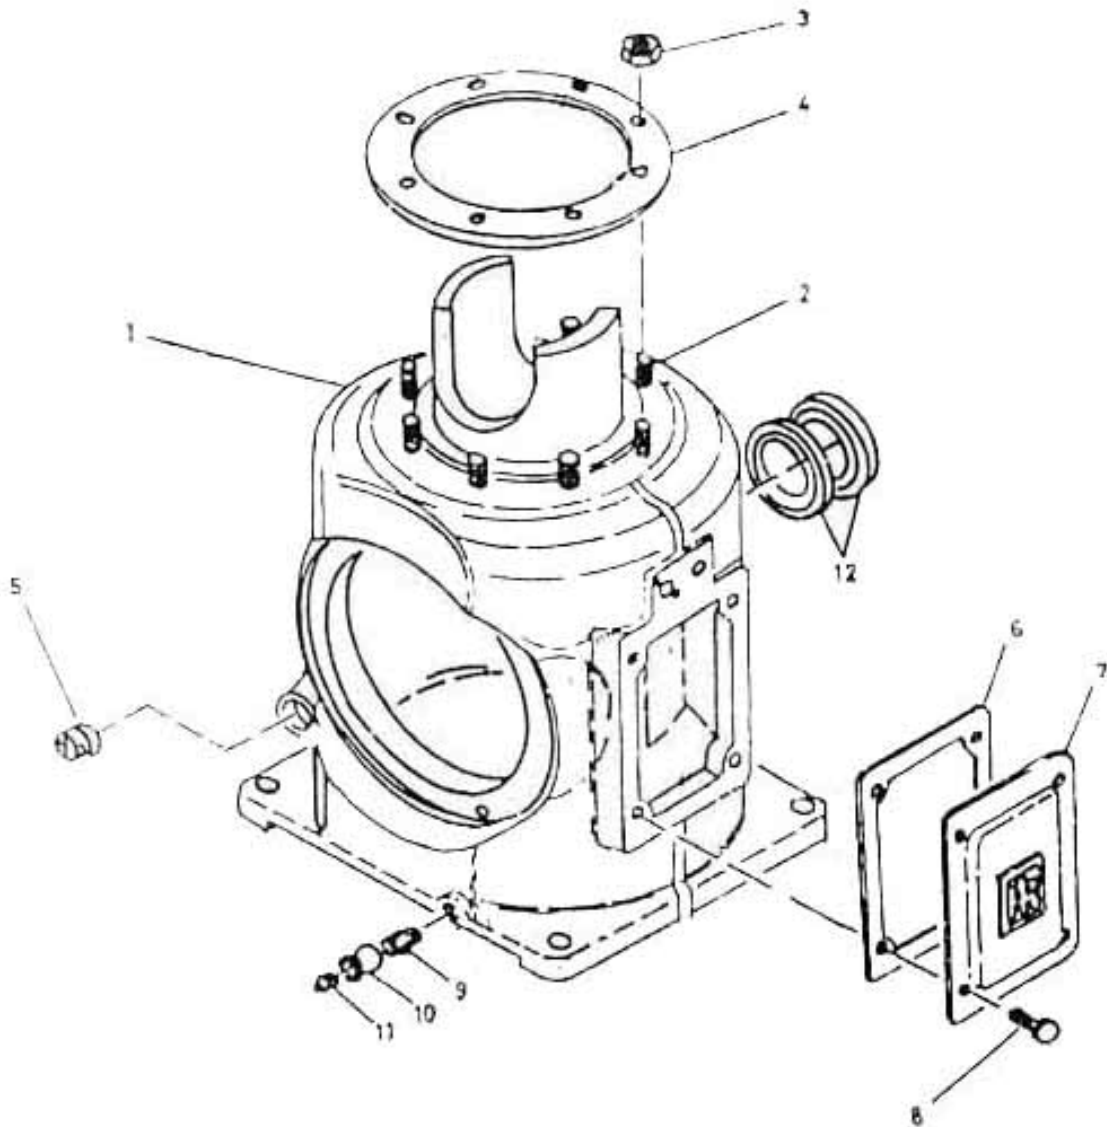

3. FRAME COMPLETE - MODEL 9.5 x 5 LUB

3. FRAME COMPLETE - MODEL 9.5 x 5 LUB

No.	Description	Ref Part No.	QTY
1	Frame	30556401	1
2	Stud 5/8" X 2-1/2"	95056180	8
3	Nut Hex 5/8"	95077814	8
4	Gasket Frame	39550223	1
5	Glass Sight Flow	39137245	1
6	Cover Frame	39566872	1
7	Gasket Cover Frame	30562235	1
8	Screw Cap Hex 1/2" X 1"	95104147	4
9	Nipple 1/2" X 2-1/2"	95049177	1
10	Coupling 1/2"	95011094	1
11	Plug Pipe Sq. Hd 1/2"	95033619	3
12	Seal Crankshaft Oil	95225660	2
-	Plug Pipe Sq. Hd 3/4"	95002143	2
-	Plug 1-1/4"	95033569	1