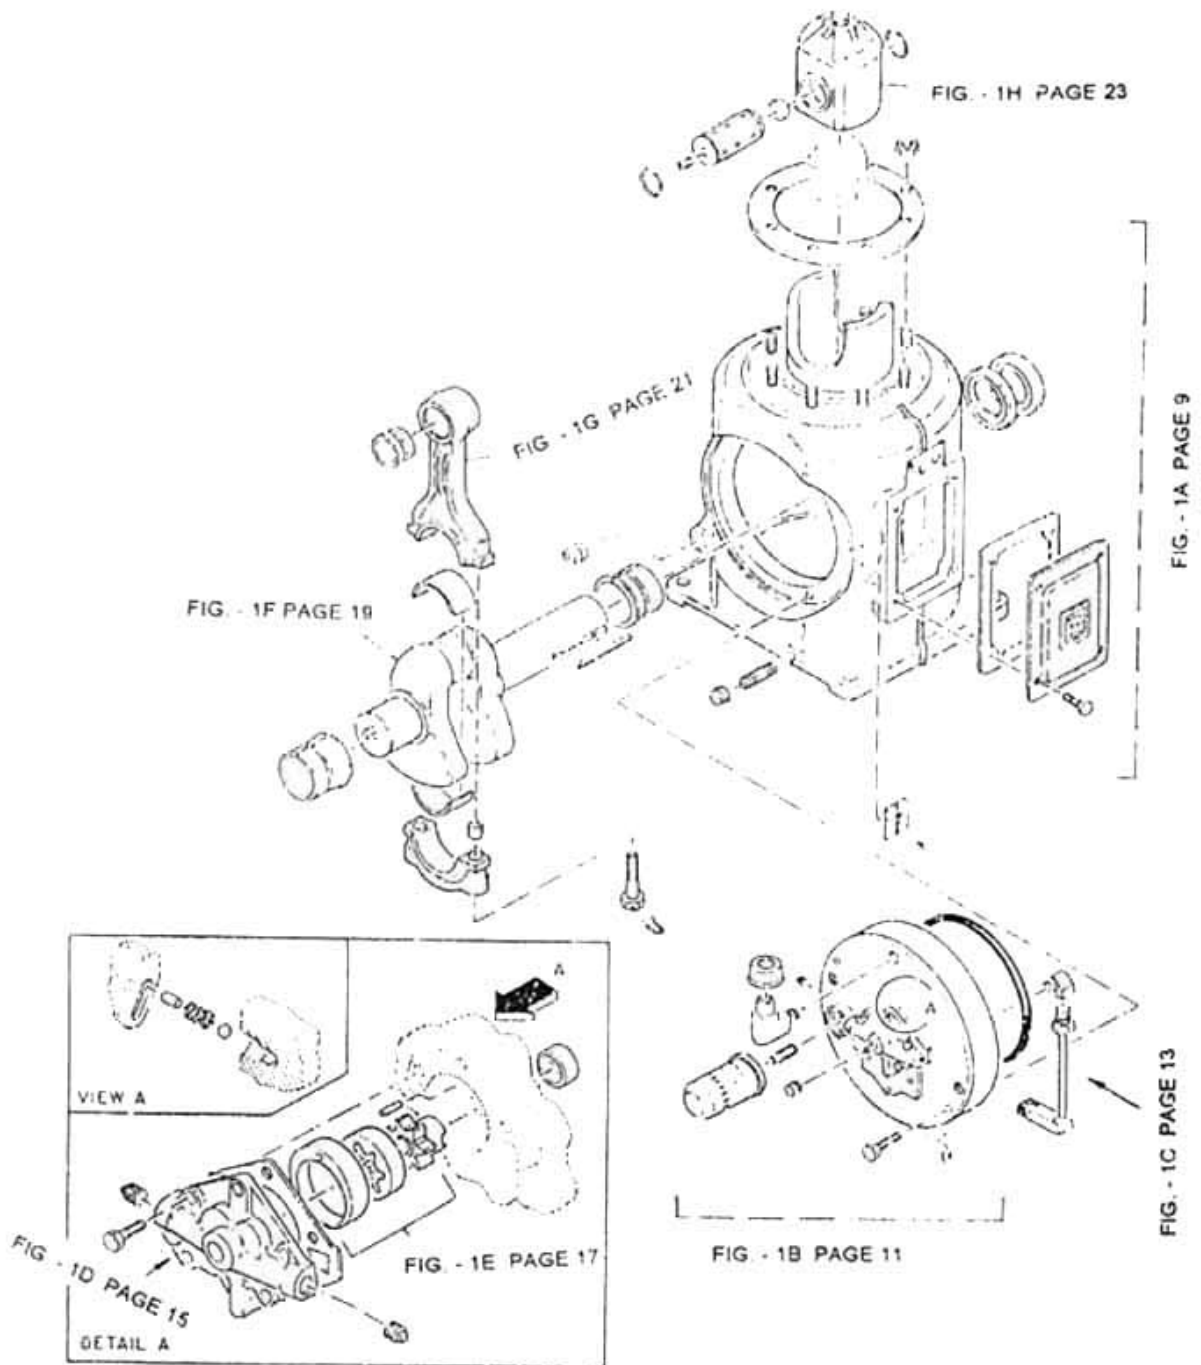

## 2. ASSEMBLY FRAME & GEAR - MODEL 9.5 x 5 LUB

## 2. ASSEMBLY FRAME & GEAR - MODEL 9.5 x 5 LUB

No.	Description	Ref Part No.	QTY
1A	Assembly Frame Complete	70315403	1
1B	Assembly Housing Main Bearing	70315395	1
1C	Assembly Suction Pipe For Oil	30567077	1
1D	Assembly Oil Pump Cover	31165376	1
1E	Assembly Oil Pump	70402680	1
1F	Assembly Crank Shaft	37087251	1
1G	Assembly Rod Connecting	37189586	1
1H	Assembly Cross Head	70324306	1