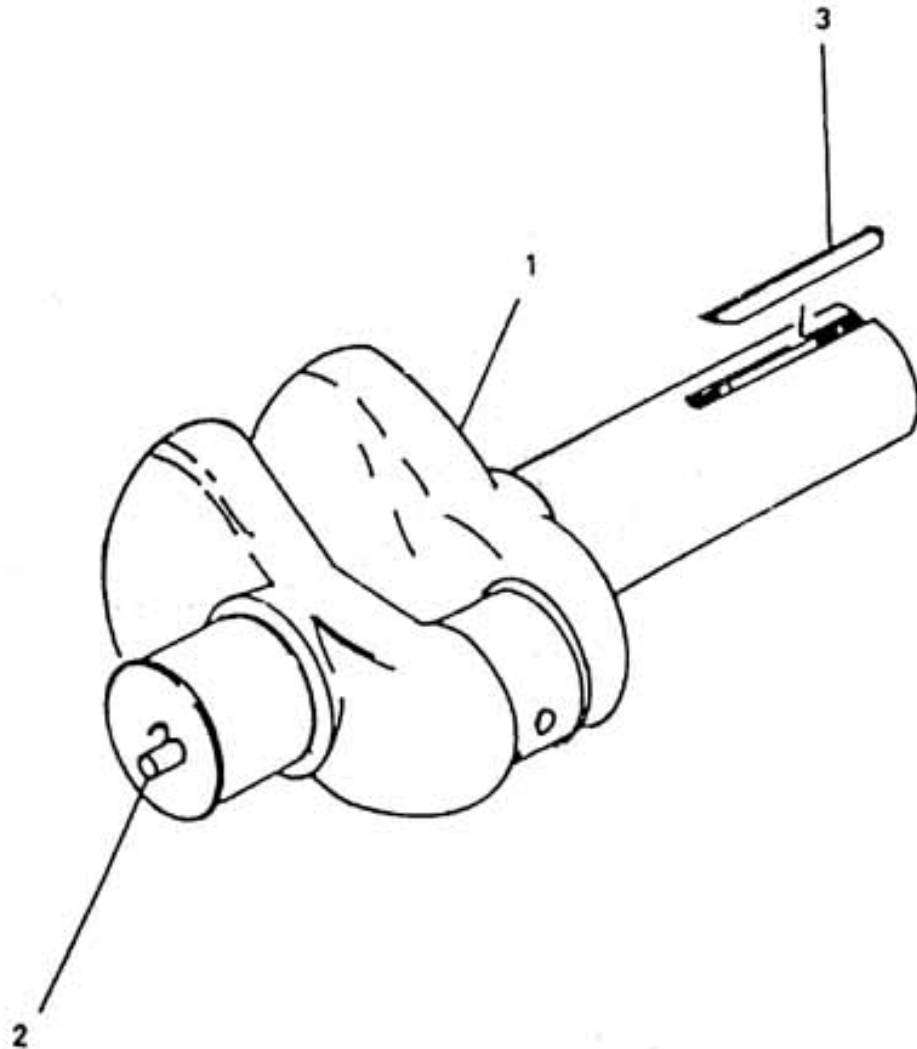

8. ASSEMBLY CRANKSHAFT - MODEL 8 x 7 NL

8. ASSEMBLY CRANKSHAFT - MODEL 8 x 7 NL

No.	Description	Ref Part No.	QTY
1	Crank Shaft	30559652	1
2	Pin Dowel Crank Shaft	70408240	1
3	Key 7/8" X 4 -1/2"	95545679	1