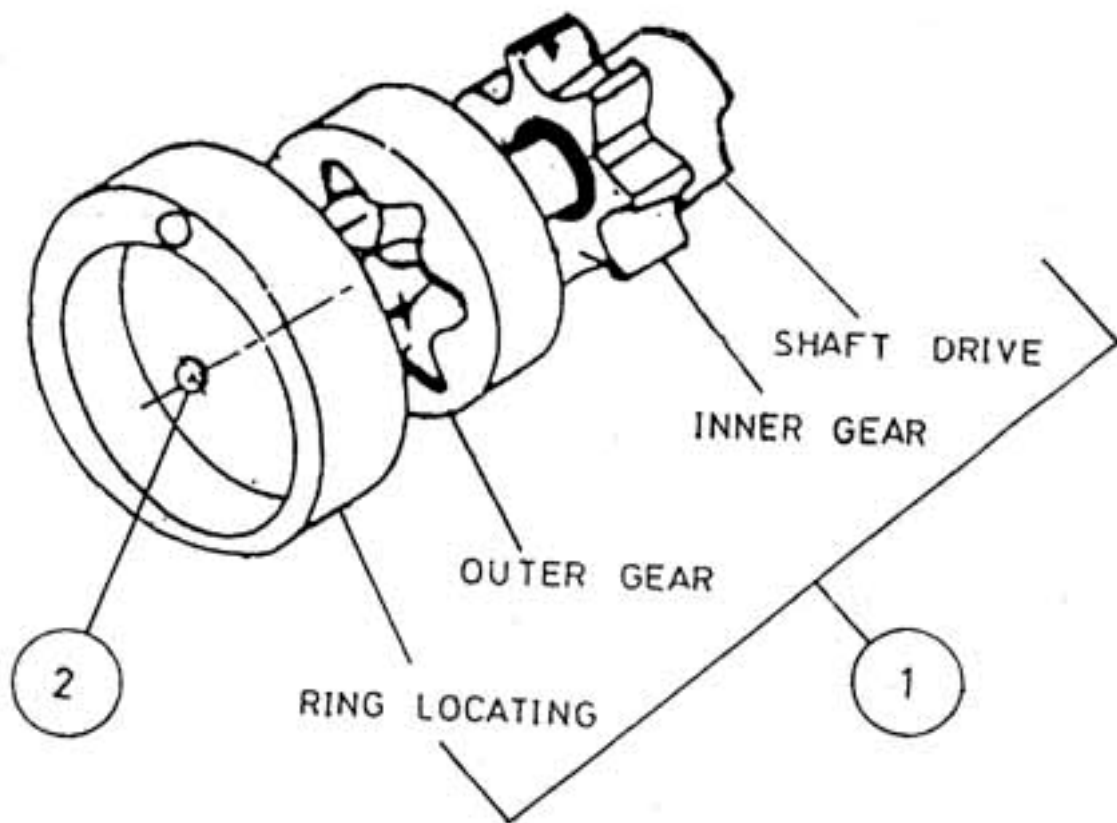

7. ASSEMBLY OIL PUMP - MODEL 8 x 7 NL

7. ASSEMBLY OIL PUMP - MODEL 8 x 7 NL

No.	Description	Ref Part No.	QTY
1	Assembly Oil Pump	30427140	1
2	Cover Shaft	30253892	1