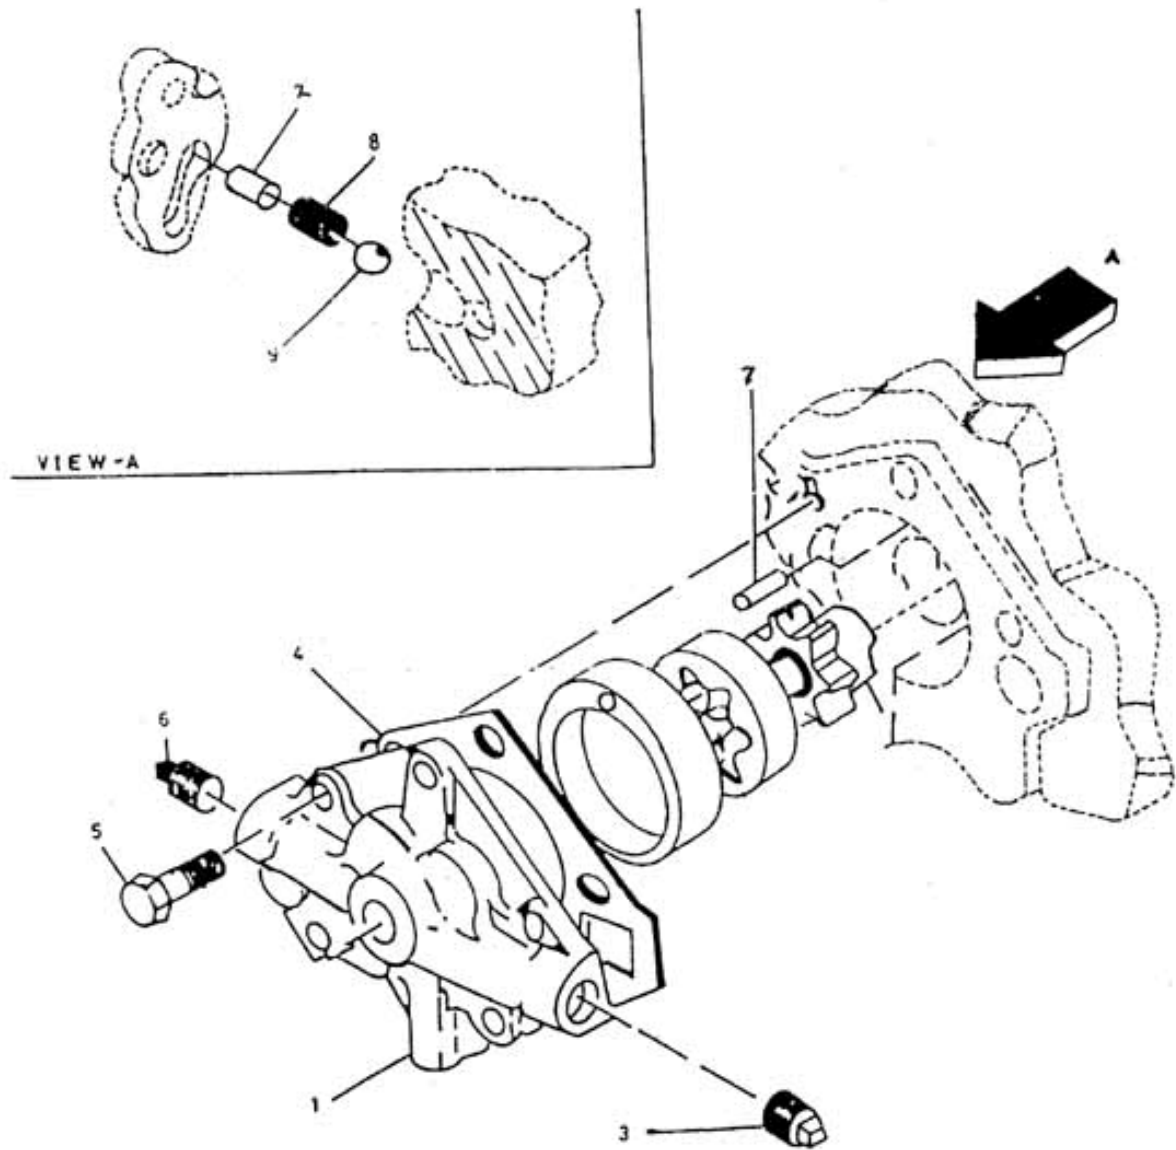

6. ASSEMBLY OIL PUMP COVER - MODEL 8 x 7 NL

6. ASSEMBLY OIL PUMP COVER - MODEL 8 x 7 NL

No.	Description	Ref Part No.	QTY
1	Cover Oil Pump With Bush	39863683	1
2	Dowel Pin - Oil Pump 1/4" X 1"	95033825	1
3	Plug Pipe Sq. Hd 1/2"	95033619	1
4	Gasket Cover Oil Pump	30205280	1
5	Bolt Hex Head 7/16" X 1"	95104006	5
6	Plug Counter Shunk 3/8"	95101705	1
7	Pin Roll 5/16" X 1	95098653	1
8	Spring Valve Relief	30508741IM	1
9	Ball Relief Valve 1/2"	95226627	1