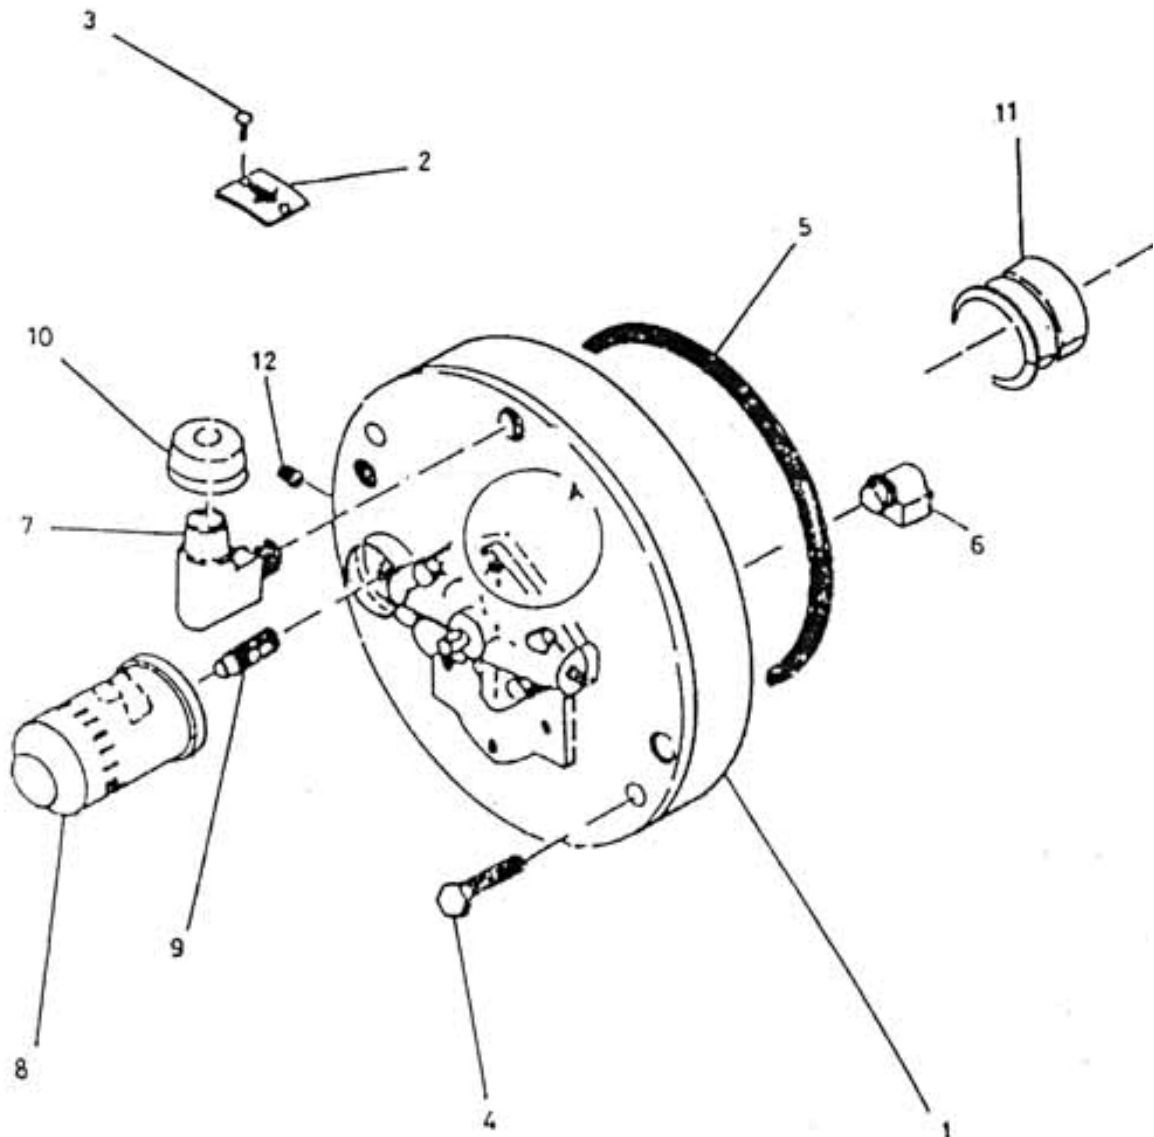

## 4. HOUSING MAIN BEARING & OIL PUMP - MODEL 8 x 7 NL

## 4. HOUSING MAIN BEARING & OIL PUMP - MODEL 8 x 7 NL

No.	Description	Ref Part No.	QTY
1	Housing Main Bearing	42168690	1
2	Plate Rotation	39516646	1
3	Screw Machine 0.114" X0.25"	39175070	2
4	Screw Cap Hex Head 3/4" X 4"	95104709	2
5	O' Ring 14" X 14-1/2" X 1/4"	95018370	1
6	Elbow Male 5/8"	94425162	1
7	Breather Elbow	39314323	1
8	Filter Oil	30472161	1
9	Adaptor Oil Filter	30179220	1
10	Cap Breather	30557888	1
11	Bush Main Bearing Housing 7"	30557565	2
12	Plug Co. Sunk 3/8"	95101705	2