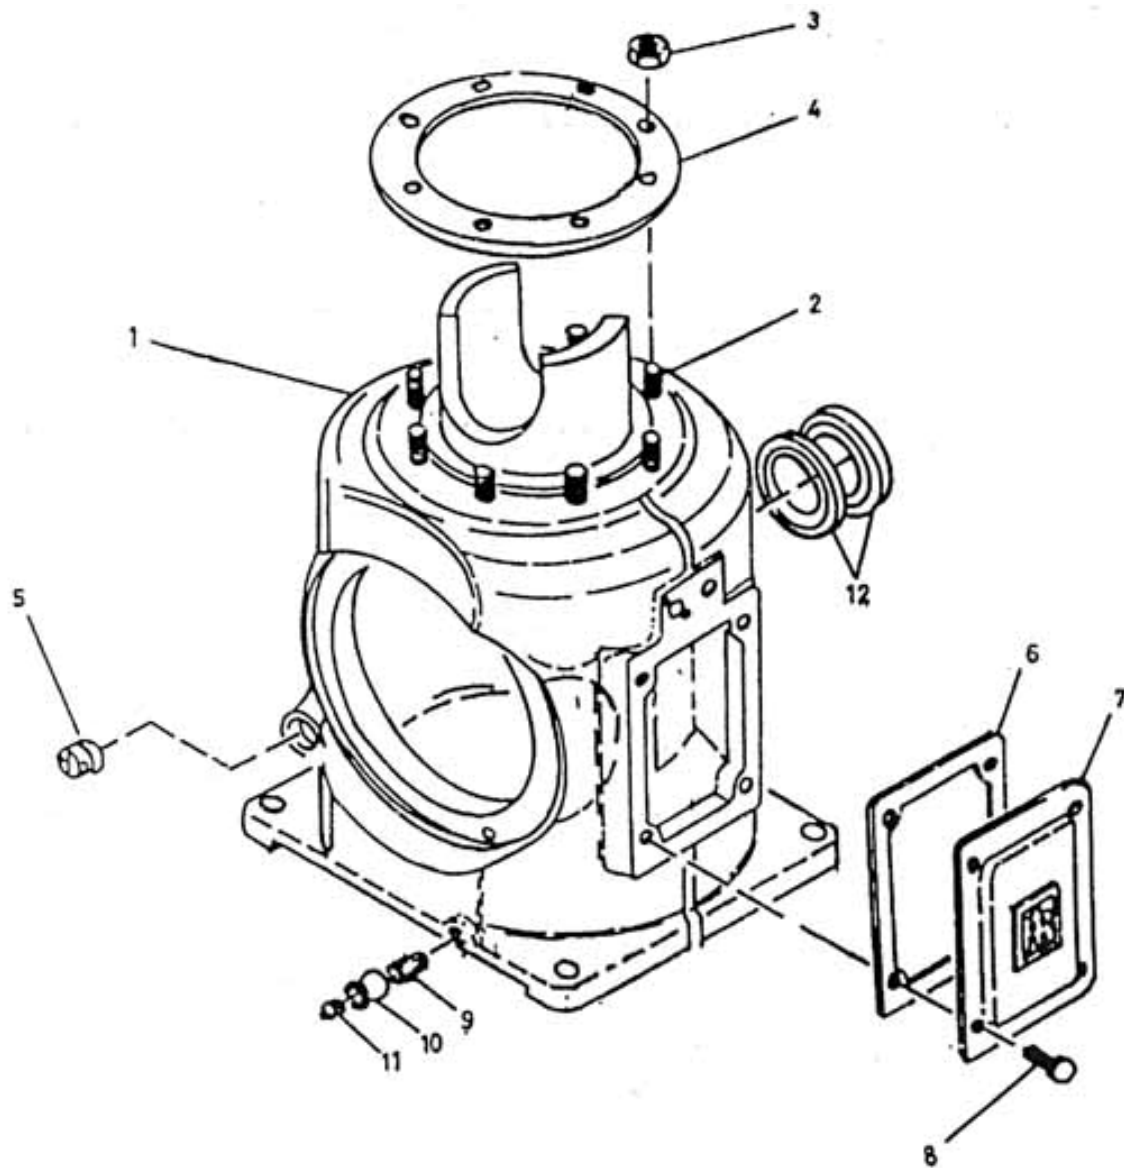

### 3. FRAME COMPLETE - MODEL 8 x 7 NL

### 3. FRAME COMPLETE - MODEL 8 x 7 NL

| No. | Description              | Ref Part No. | QTY |
|-----|--------------------------|--------------|-----|
| 1   | Frame                    | 30556385     | 1   |
| 2   | Stud 3/4" X 2-3/4"       | 95093662     | 8   |
| 3   | Nut Hex 3/4"             | 95077822     | 8   |
| 4   | Gasket Frame             | 39550215     | 1   |
| 5   | Glass Sight Flow         | 39137245     | 1   |
| 6   | Cover Frame              | 39566864     | 1   |
| 7   | Gasket Cover Frame       | 30562243     | 1   |
| 8   | Screw Cap Hex 1/2" X 1 " | 95104147     | 4   |
| 9   | Nipple 1/2" X 2-1/2"     | 95049177     | 1   |
| 10  | Coupling 1/2"            | 95011094     | 1   |
| 11  | Plug Pipe Sq. Hd 1/2"    | 95033619     | 1   |
| 12  | Seal Crankshat Oil       | 37794377     | 2   |
| -   | Plug Pipe Sq. Hd 3/4"    | 95002143     | 3   |
| -   | Plug 1 - 1/4"            | 95033569     | 1   |