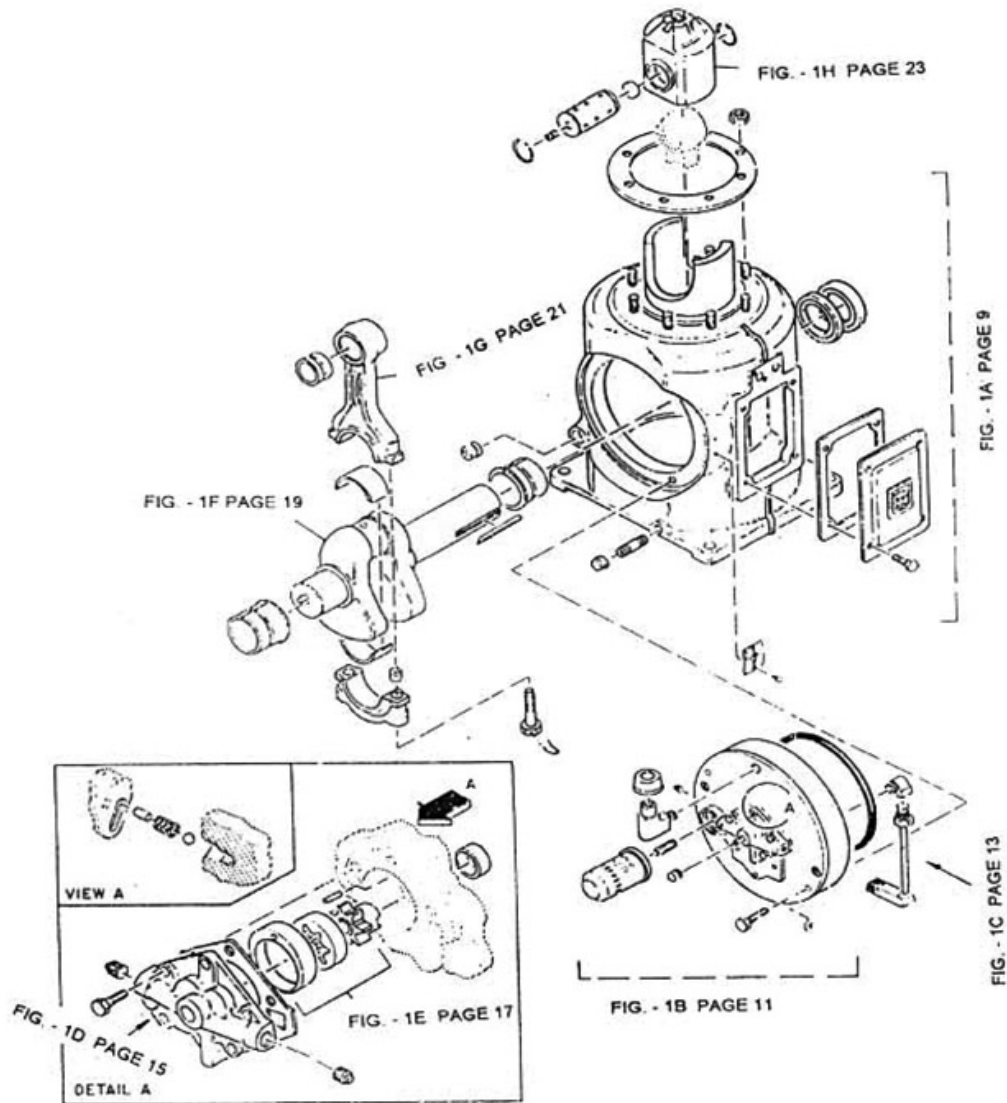

2. ASSEMBLY FRAME & GEAR - MODEL 8 x 7 NL

2. ASSEMBLY FRAME & GEAR - MODEL 8 x 7 NL

No.	Description	Ref Part No.	QTY
1A	Assembly Frame Complete	37091261	1
1B	Assembly Housing Main Bearing	70396353	1
1C	Assembly Suction Pipe For Oil	30384440	1
1D	Assembly Oil Pump Cover	31165376	1
1E	Assembly Oil Pump	70264338	1
1F	Assembly Crank Shaft	30751150	1
1G	Assembly Rod Connecting	37189628	1
1H	Assembly Cross Head	37046414	1