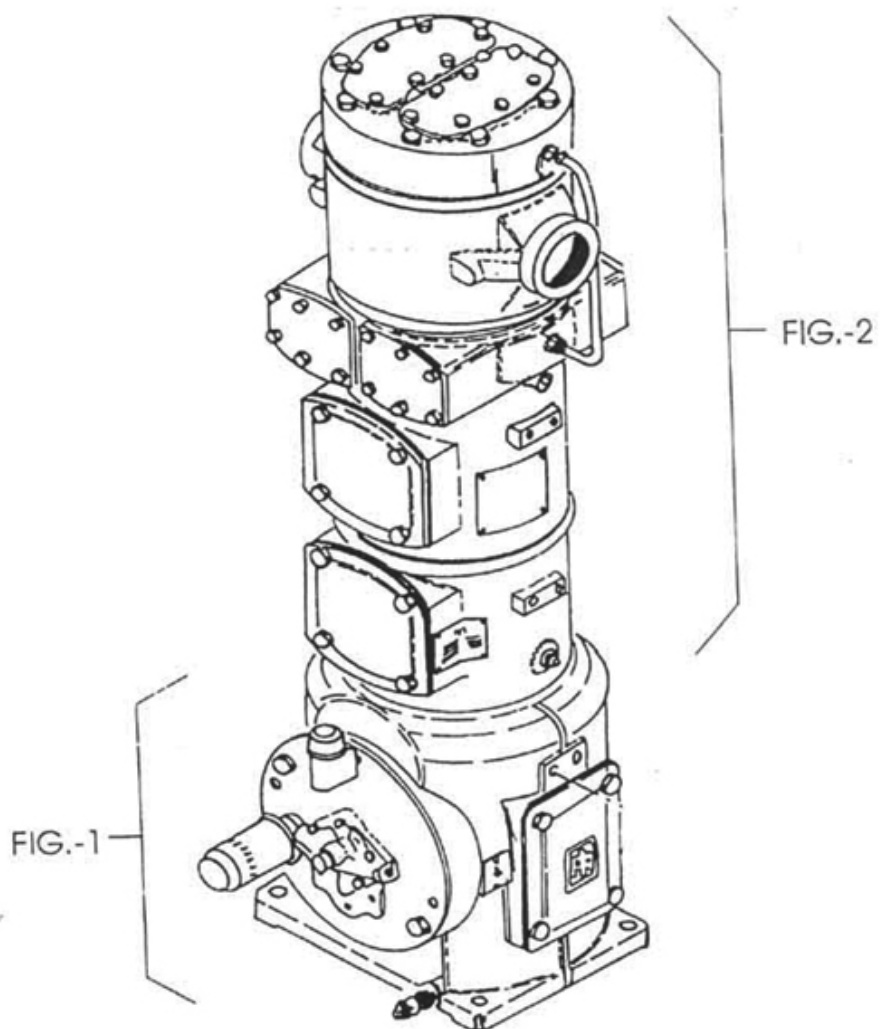

1. COMPRESSOR PARTS LIST - MODEL 8 x 7 NL

1. COMPRESSOR PARTS LIST - MODEL 8 x 7 NL

No.	Description	Ref Part No.	QTY
1	Compressor	70316393	1
2	Filter Air	94454675	1
3	V-Sheave	30574024	1