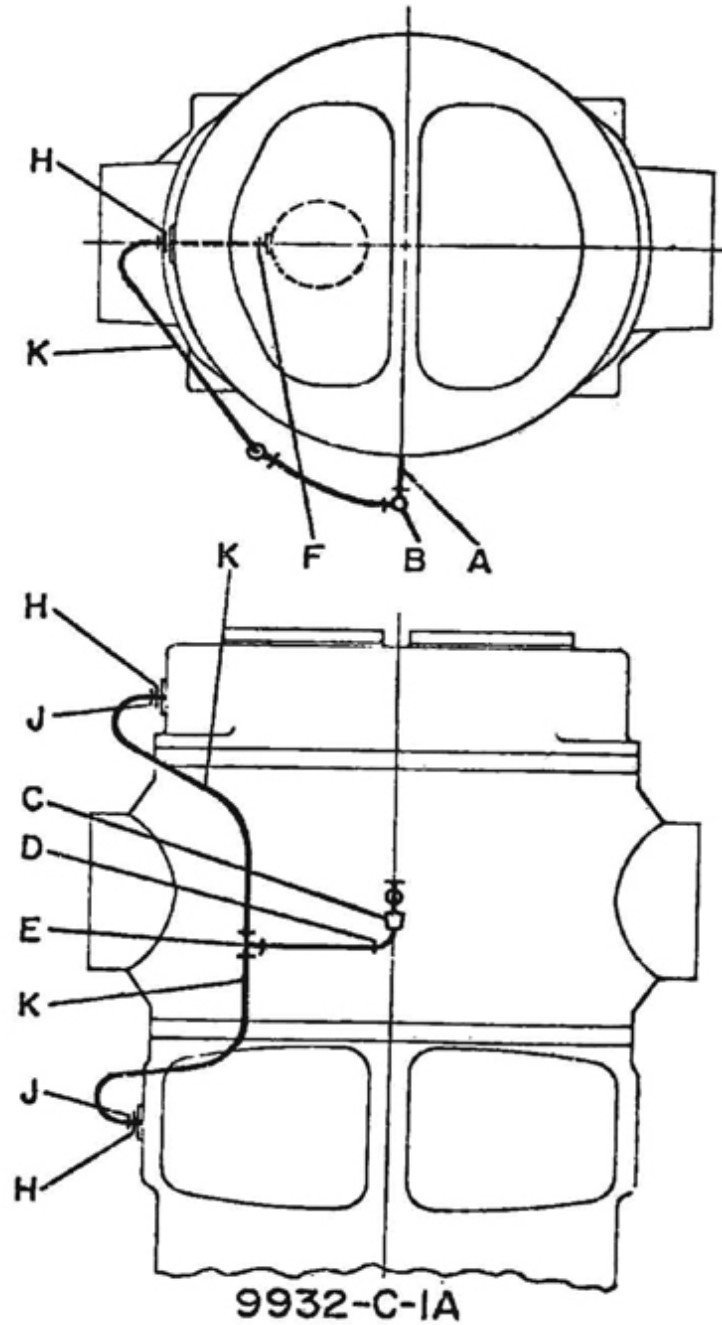

8. PIPING - PORTPLATE FAU - MODEL 8 x 7 LUB

8. PIPING - PORTPLATE FAU - MODEL 8 x 7 LUB

No.	Description	Ref Part No.	QTY
A	Stud-Aux	2-6545B1	1
B	Tee-Reducing	74A7M8	1
C	Bushing Reducing	23A7M5	1
D	Elbow	75A10B10	1
E	Tee	82A10B3	1
F	Connector	71A10B7	2
-	Nut-Tube	70A10S4	6
H	Fitting-Tank (W138332)	SL68F-5C	2
J	Bushing-Reducing	23A7M4	2
K	Tubing (X1665T1X6C)	1008CA	5FT
-	Assembly Dwg-ESH	9932-C-1	-
-	Assembly Dwg-ESV	9932-C-1A	-