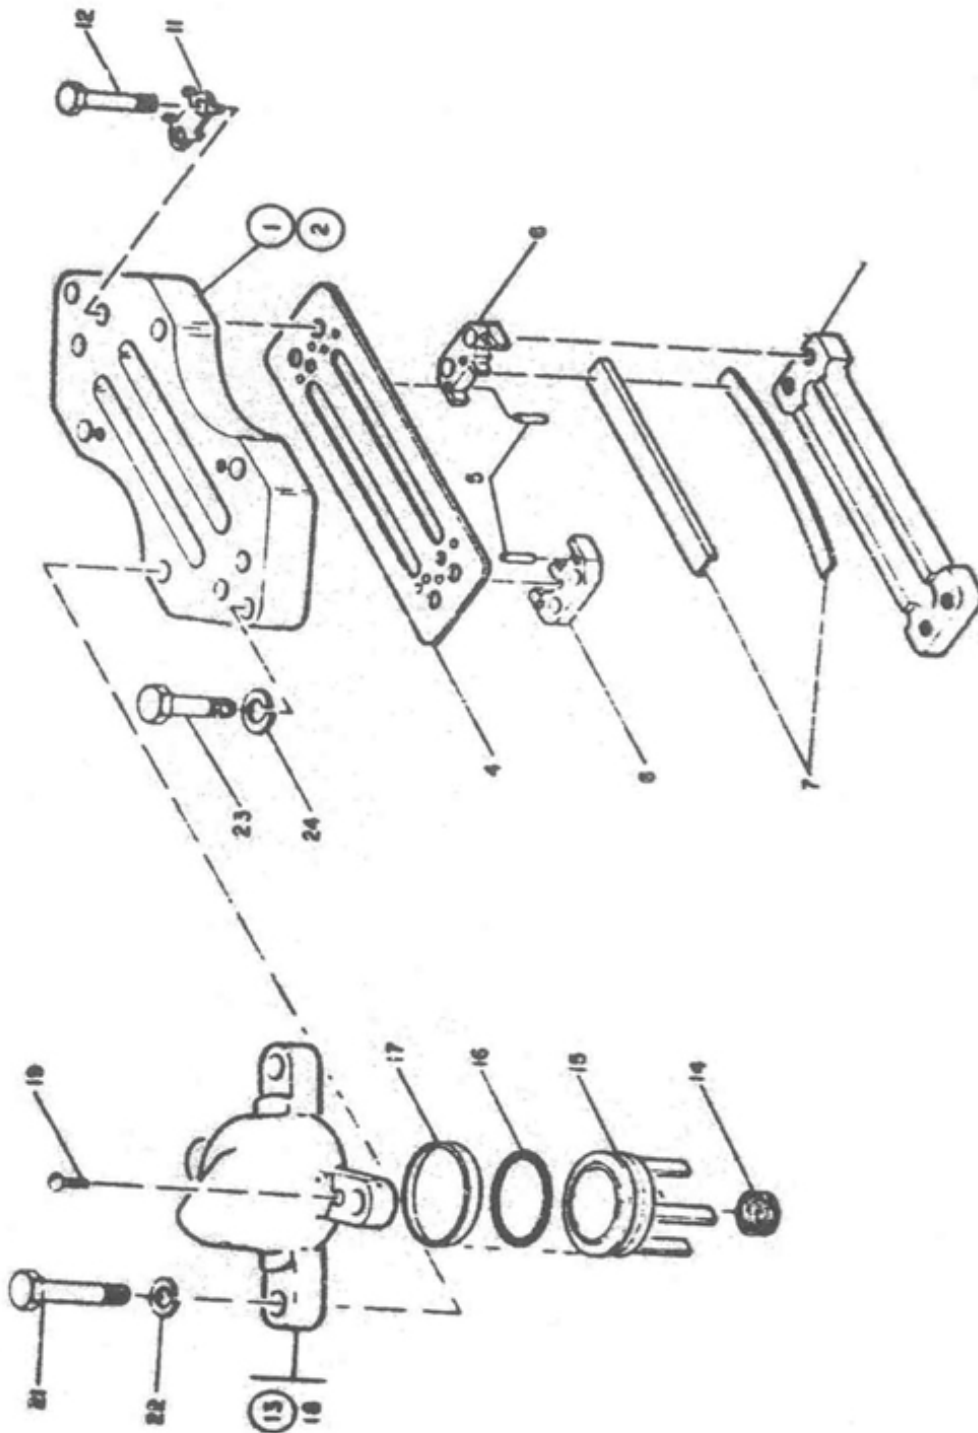

6. VALVE-FAU & INLET - MODEL 8 x 7 LUB

6. VALVE-FAU & INLET - MODEL 8 x 7 LUB

No.	Description	Ref Part No.	QTY
1	Valve-Inlet Complete	A357PC1	–
2	– Seat-Inlet Valve	A357PC3	1
4	– Plate-Seat	A357PC18	1
6	– Guide-Valve	A357PC16	2
5	– Dowel	26A13F501	4
10	– Plate-Inlet Stop	A357PC5	1
12	– Capscrew Stop Plate	35A2109	6
11	– Lock Bolt	W71947	6
7	– Set-Channels & Springs	A357PC33	1
23	– Capscrew Valve Seat	35A260	6
24	– Lockwasher-Valve Seat	14A5C64	6
13	Unloader-Free Air Complete	X1452TA357CC	–
18	– Cage-Unloader	1R42365	1
15	– Plunger-Unloader	1R23495A	1
14	– Spring-Unloader	PP705	1
16	– "O" Ring	20A11CM328	1
17	– Ring Piston	1W68435	1
21	– Capscrew-Cage Hexhead	35A2C63	4
22	– Lockwasher	14A5C65	4
–	– Speed Grip	C8614-017-27	4
19	– Screw-Round Head	83A2C23	2
–	– Washer	12A5C3	2