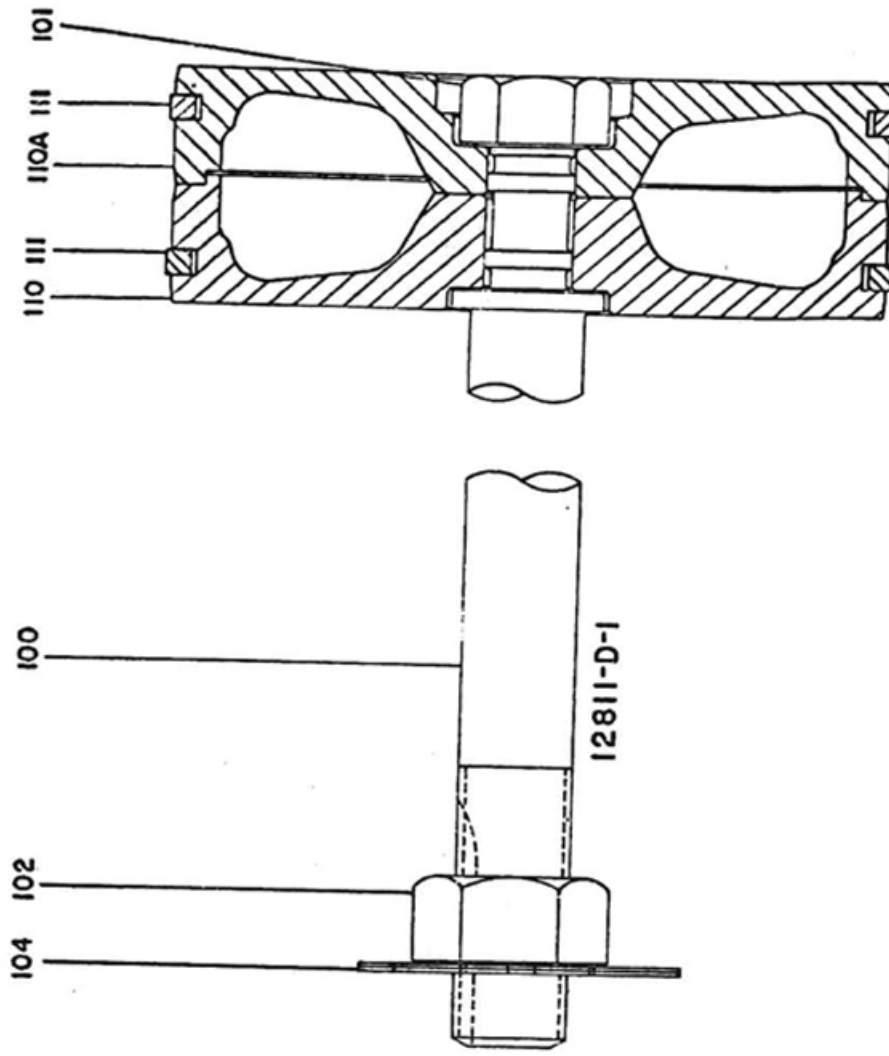

4. PISTON & PISTON ROD - MODEL 8 x 7 LUB

4. PISTON & PISTON ROD - MODEL 8 x 7 LUB

No.	Description	Ref Part No.	QTY
–	Piston Complete	9961C1T-11	–
110	– Piston Frame Half	NSS	1
110A	– Piston Outer Half	NSS	1
111	Ring Piston	12A18CA806	2
–	Rod Piston Complete	9930C1T	–
100	– Rod Piston	9930C1	1
101	– Nut Piston	6-8277B1	1
102	– Nut Xhead	2-8277B1	1
104	– Washer-Star-Xhead	2872B1	1