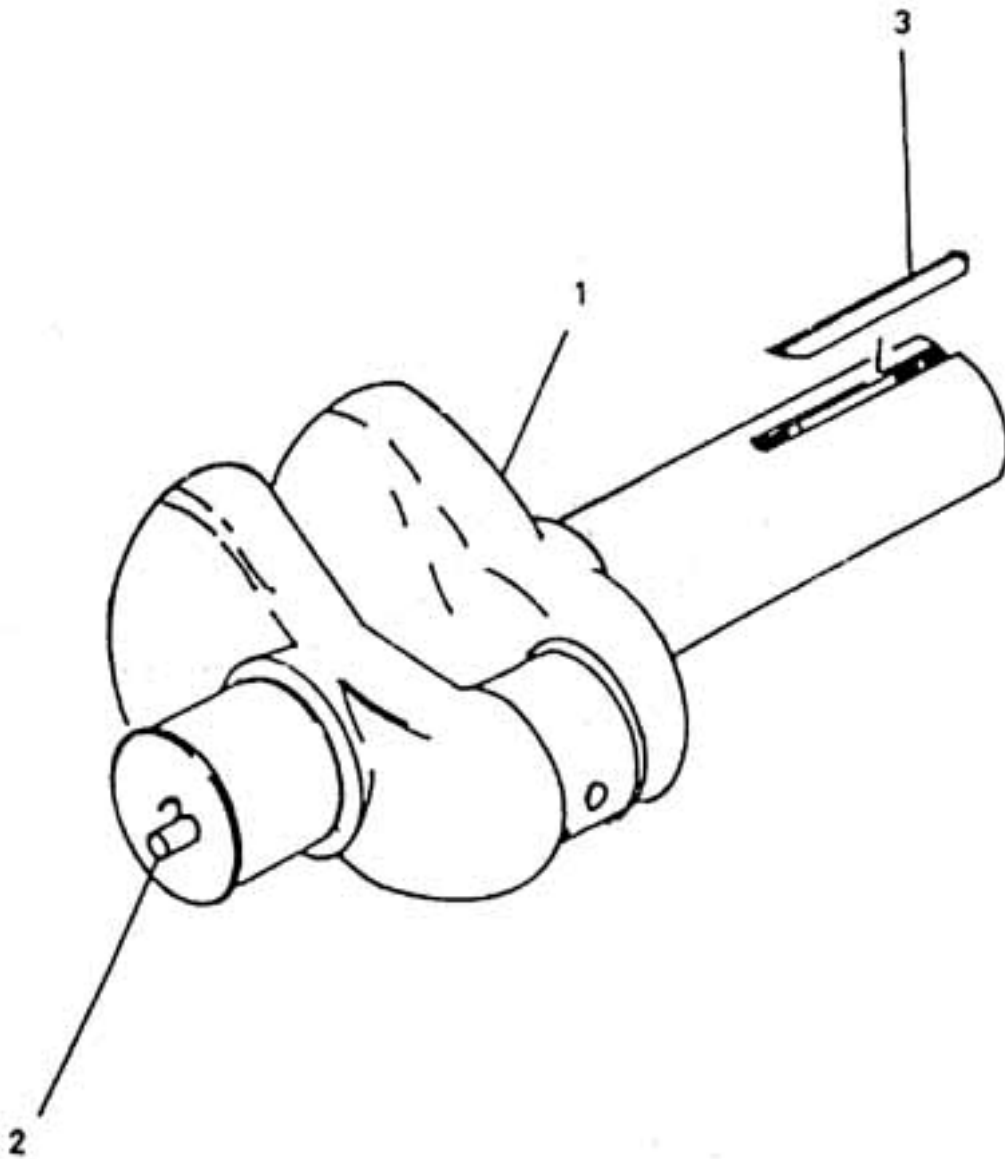

8. ASSEMBLY CRANKSHAFT - MODEL 8 x 5 NL

8. ASSEMBLY CRANKSHAFT - MODEL 8 x 5 NL

No.	Description	Ref Part No.	QTY
1	Crank Shaft	30559629	1
2	Pin Dowel Crankshaft	70408240	1
3	Key 5/8" X 5/8" X 3-3/4"	95453197	1
–	Cap Closr. Crank Shaft	94487543	1