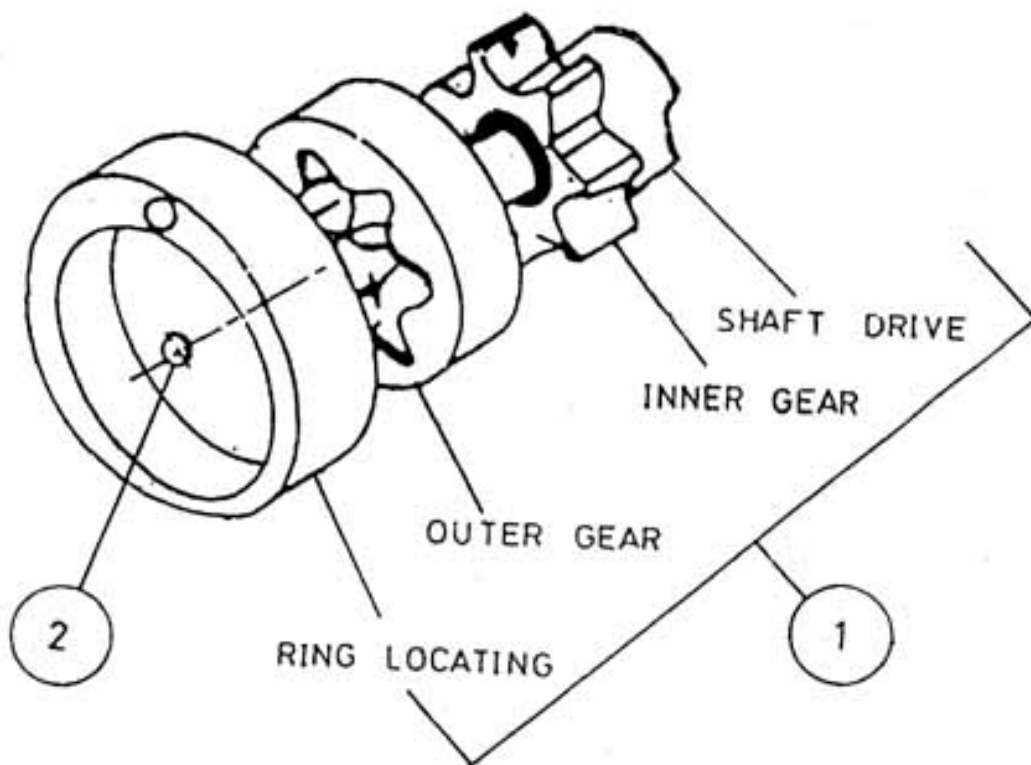

7. ASSEMBLY OIL PUMP - MODEL 8 x 5 NL

7. ASSEMBLY OIL PUMP - MODEL 8 x 5 NL

No.	Description	Ref Part No.	QTY
1	Assembly Oil Pump	30427140	1
2	Cover Shaft	30253892	1