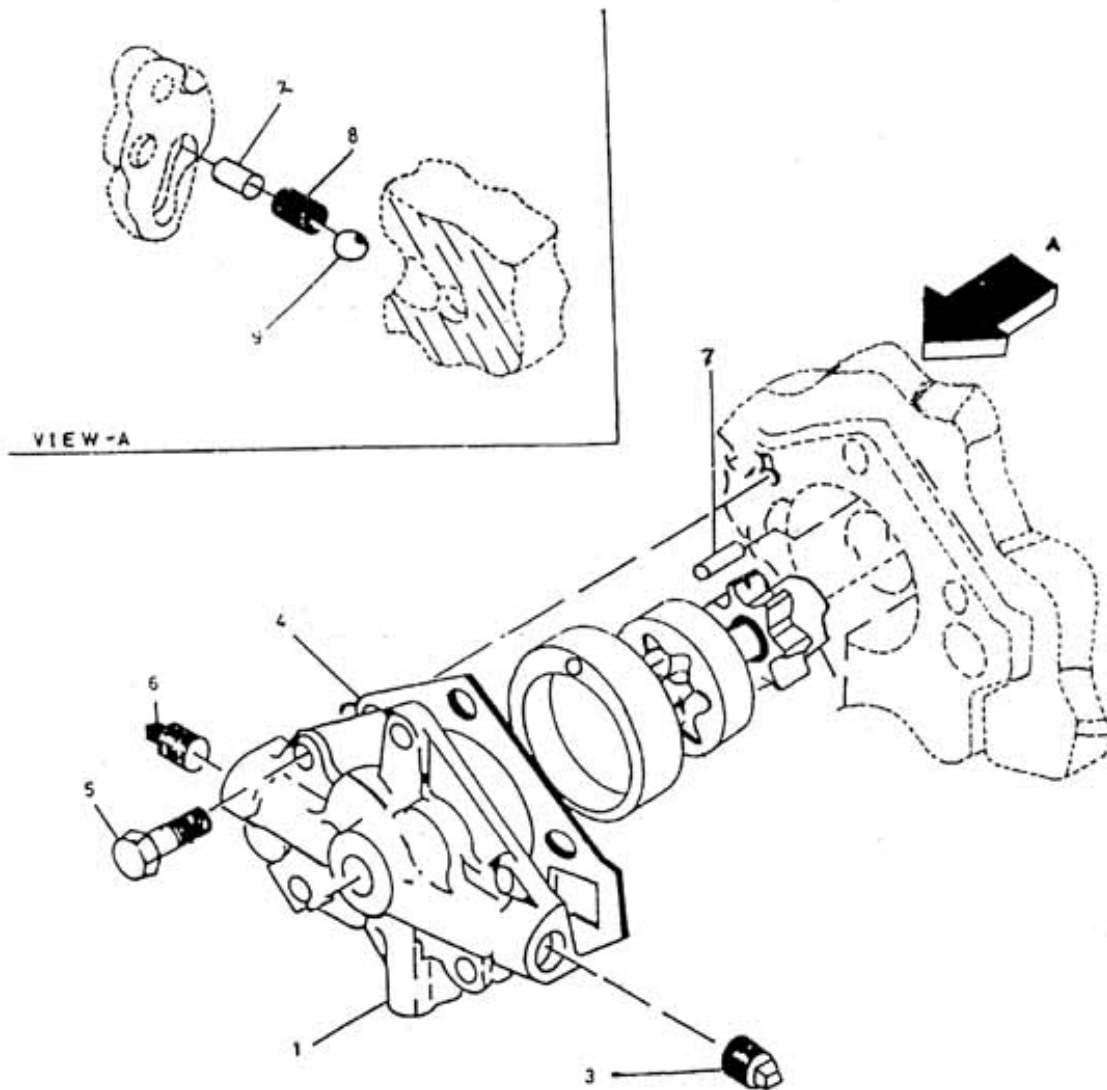

6. ASSEMBLY OIL PUMP COVER - MODEL 8 x 5 NL

6. ASSEMBLY OIL PUMP COVER - MODEL 8 x 5 NL

No.	Description	Ref Part No.	QTY
1	Cover Oil Pump With Bush	39863683	1
7	Dowel Pin - Oil Pump 1/4" X 1"	95033825	1
3	Plug Pipe Sq. Hd 1/2"	95033619	1
4	Gasket Cover Oil Pump	30205280	1
5	Bolt Hex Head 7/16" X 1"	95104006	5
6	Plug Counter Shunk 3/8"	95101705	1
2	Pin Roll 5/16" X 1"	95098653	1
8	Spring Valve Relief	30508741IM	1
9	Ball Relief Valve 1/2"	95226627	1