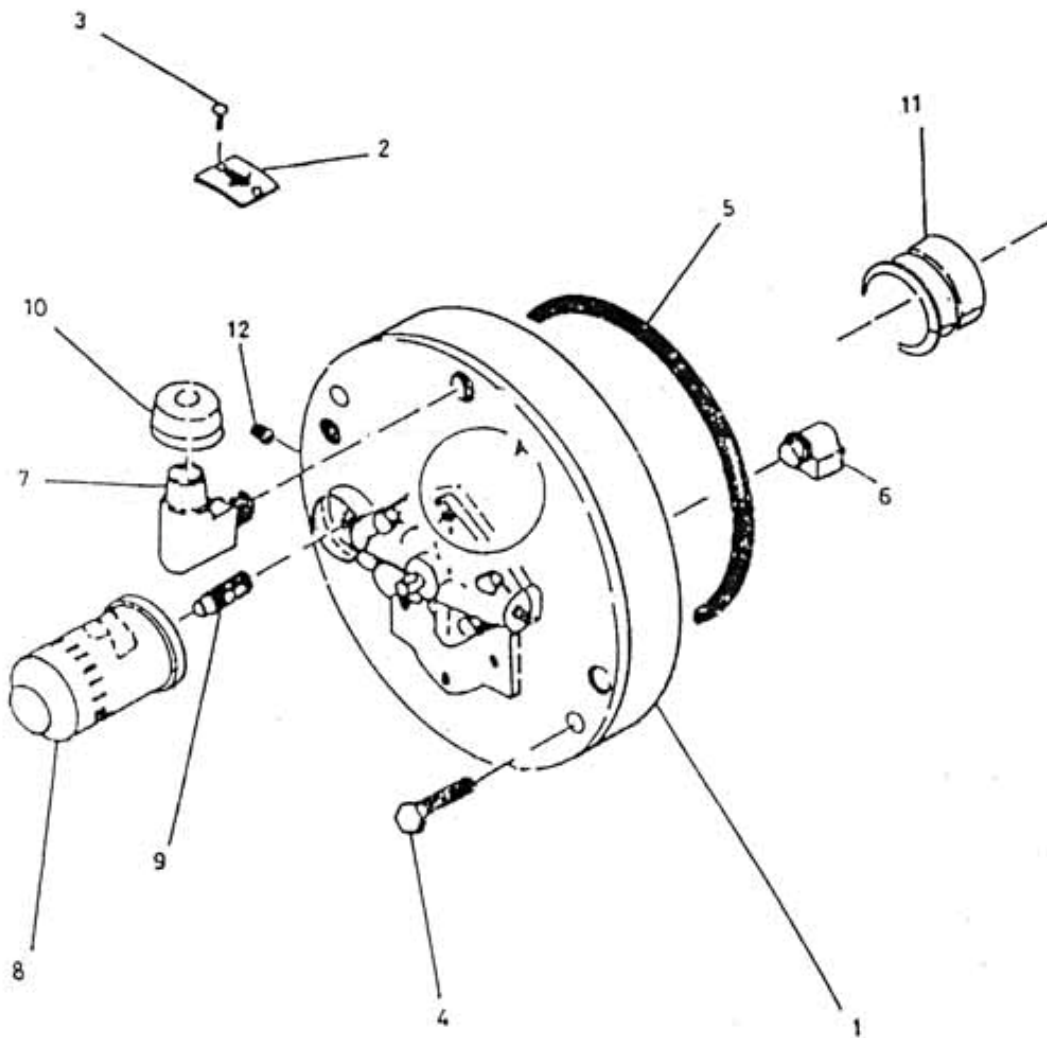

4. HOUSING MAIN BEARING & OIL PUMP - MODEL 8 x 5 NL

4. HOUSING MAIN BEARING & OIL PUMP - MODEL 8 x 5 NL

No.	Description	Ref Part No.	QTY
1	Housing Main Bearing	70411467	1
2	Plate Rotation	39516646	1
3	Screw Machine 0.114" X 0.25"	39175070	2
4	Screw Cap Hex Head 5/8" X 3/4"	95104477	2
5	O' Ring 10-1/2" X 11" X 1/4"	95098067	1
6	Elbow Male 5/8"	94425162	1
7	Breather Elbow	39314323	1
8	Filter Oil	30472161	1
9	Adapter Oil Filter	30179220	1
10	Cap Breather	30557888	1
11	Bush Main Bearing Housing 5"	30557557	2
12	Plug Co. Sunk 3/8"	95101705	2