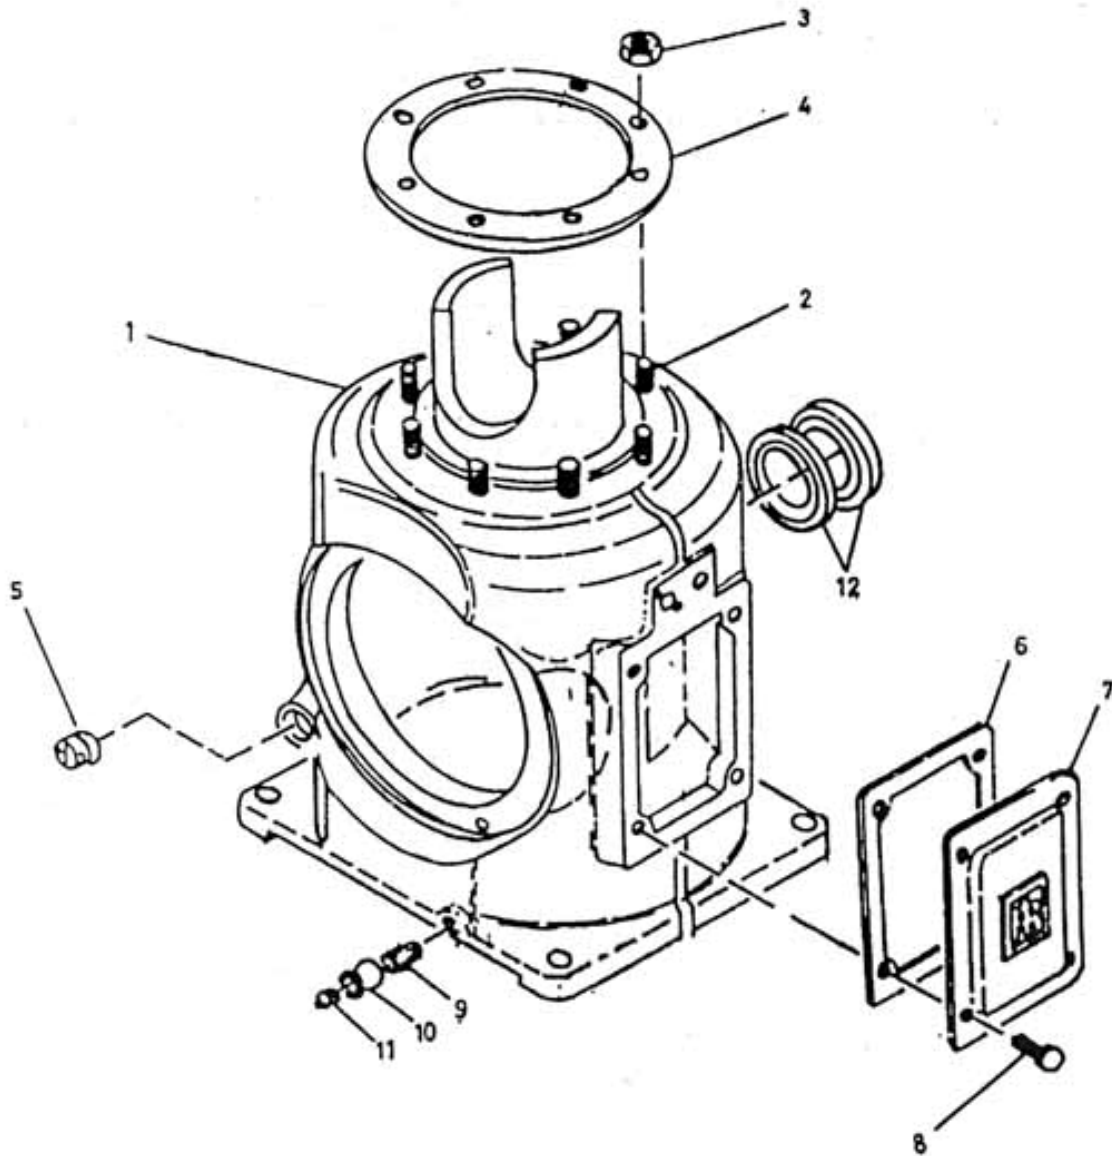

3. FRAME COMPLETE - MODEL 8 x 5 NL

3. FRAME COMPLETE - MODEL 8 x 5 NL

No.	Description	Ref Part No.	QTY
1	Frame	30556401	1
2	Stud 5/8" X 2-1/2"	95056180	8
3	Nut Hex 5/8"	95077814	8
4	Gasket Frame	39550223	1
5	Glass Sight Flow	39137245	1
6	Cover Frame	39566872	1
7	Gasket Cover Frame	30562235	1
8	Screw Cap Hex 1/2" X 1"	95104147	4
9	Nipple 1/2" X 2-1/2"	95049177	1
10	Coupling 1/2"	95011094	1
11	Plug Pipe Sq. Hd 1/2"	95033619	3
12	Seal Crankshaft Oil	95225660	2
-	Plug Pipe Sq. Hd 3/4"	95002143	2
-	Plug 1-1/4"	95033569	1