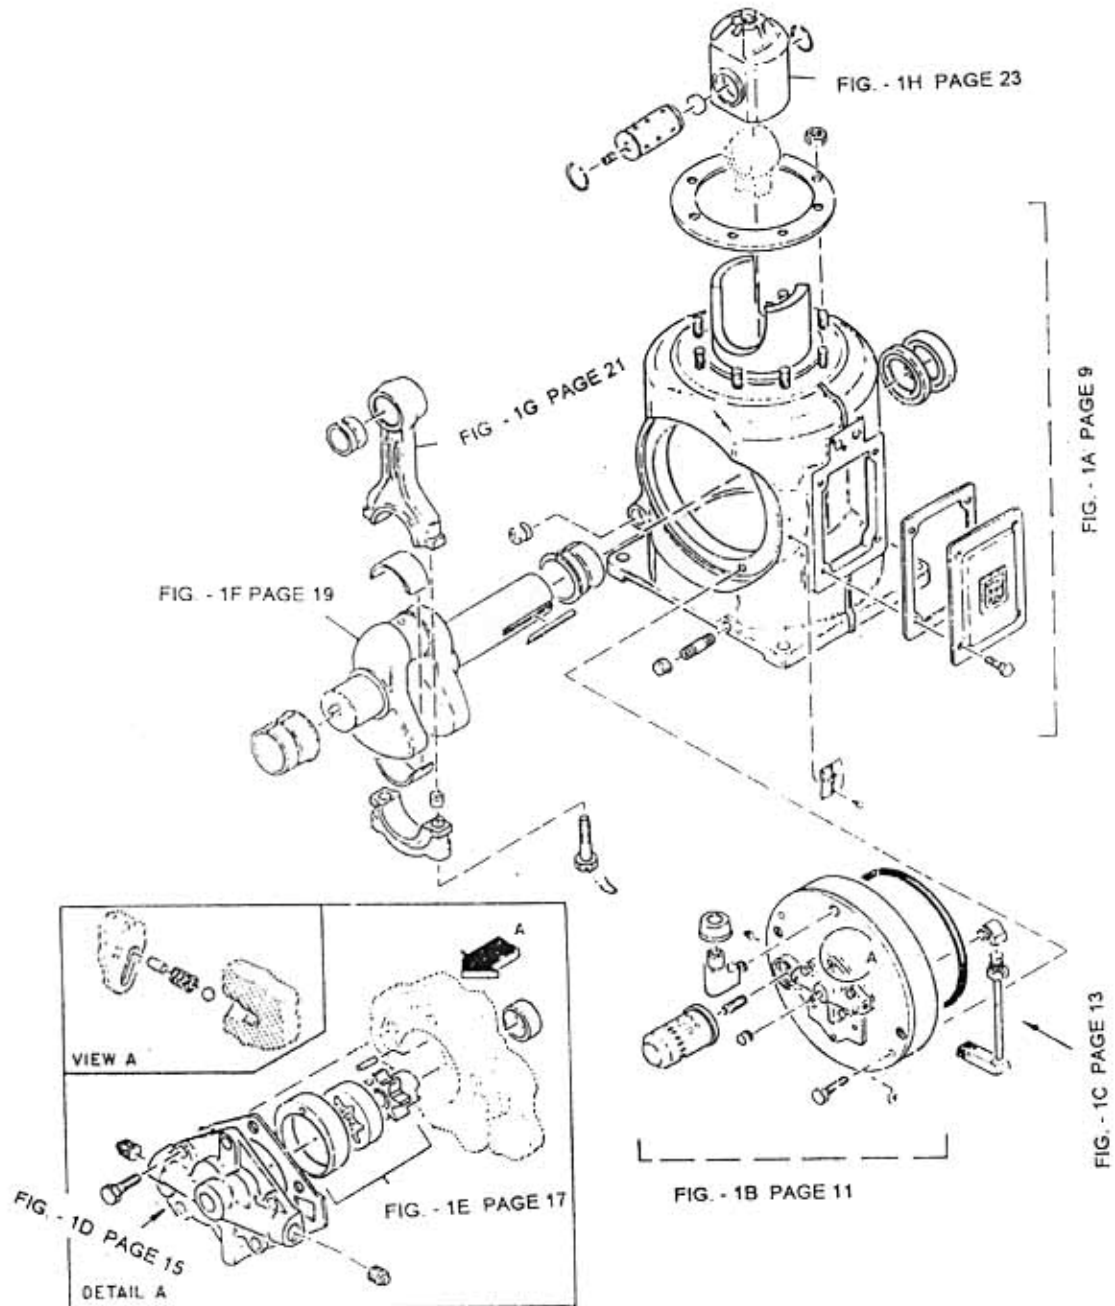

## 2. ASSEMBLY FRAME & GEAR - MODEL 8 x 5 NL

## 2. ASSEMBLY FRAME & GEAR - MODEL 8 x 5 NL

No.	Description	Ref Part No.	QTY
1A	Assembly Frame Complete	70315403	1
1B	Assembly Housing Main Bearing	70315395	1
1C	Assembly Suction Pipe For Oil	30567077	1
1D	Assembly Oil Pump Cover	31165376	1
1E	Assembly Oil Pump	70402755	1
1F	Assembly Crank Shaft	37087251	1
1G	Assembly Rod Connecting	37189586	1
1H	Assembly Cross Head	70324306	1