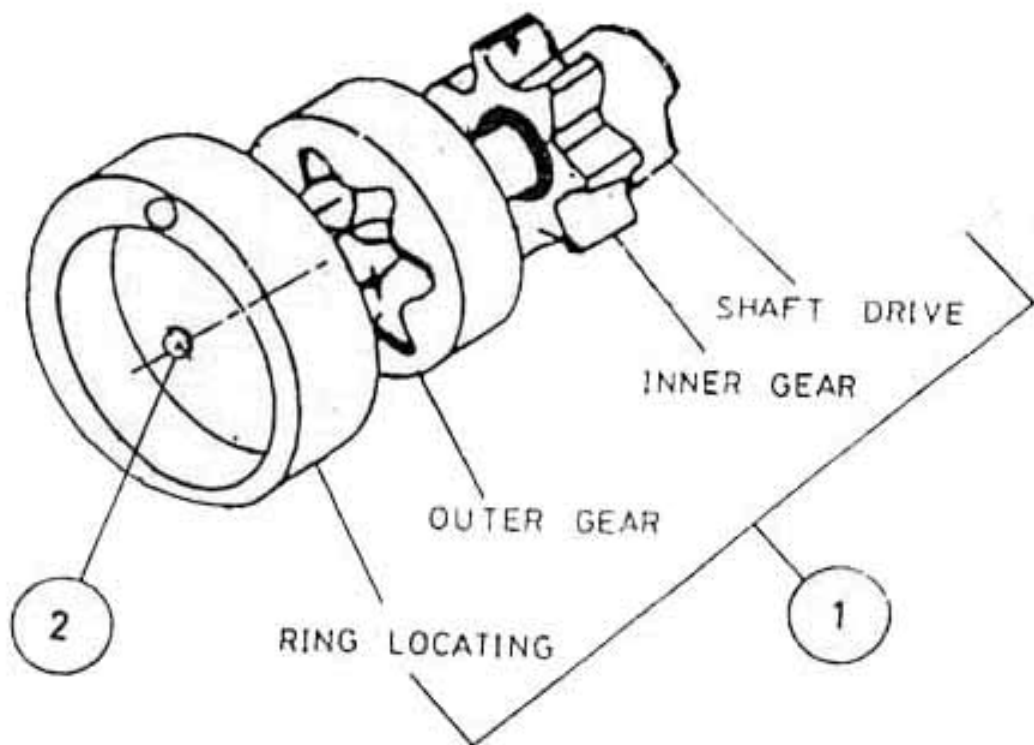

## 7. ASSEMBLY OIL PUMP - MODEL 8 x 5 LUB

## 7. ASSEMBLY OIL PUMP - MODEL 8 x 5 LUB

No.	Description	Ref Part No.	QTY
1	Assembly Oil Pump	30427140	1
2	Seal Oil Pump Shaft	37796240	1