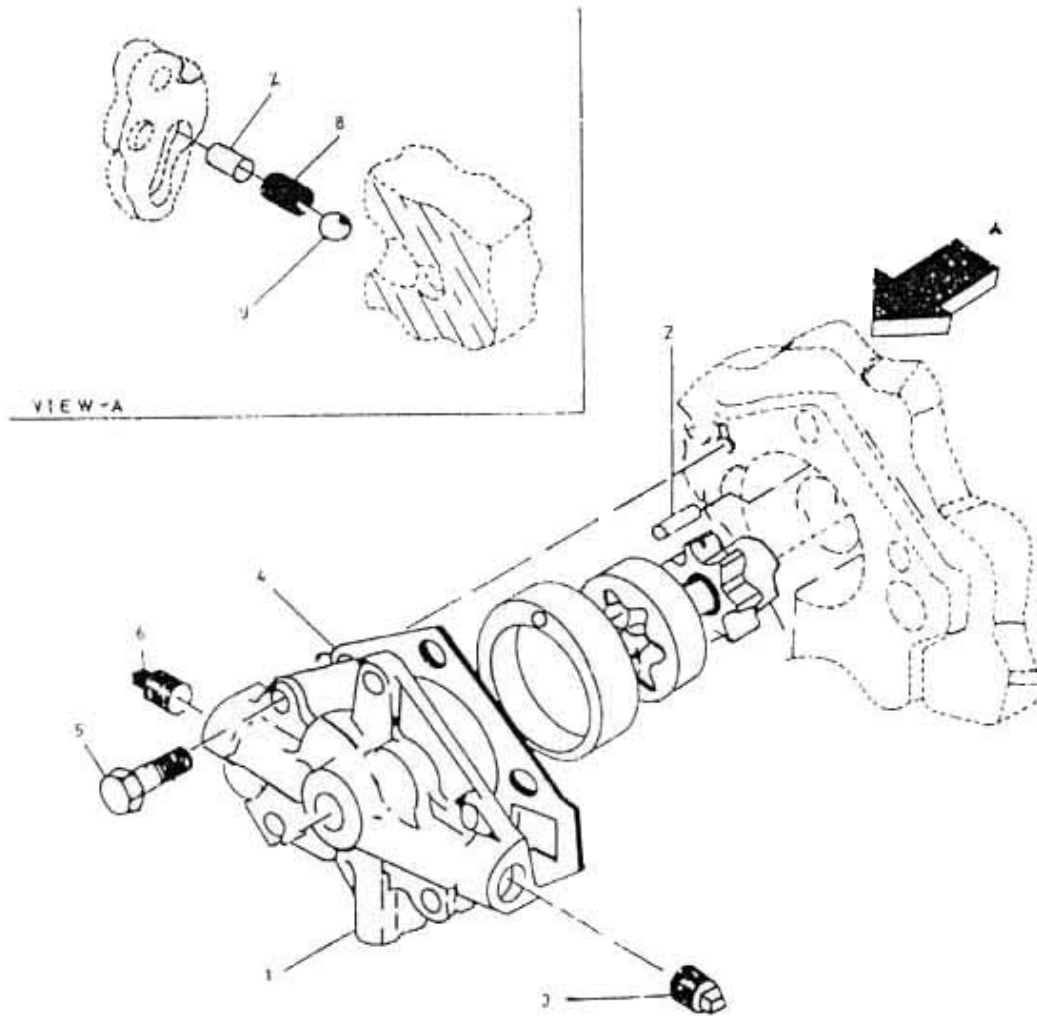

## 6. ASSEMBLY OIL PUMP COVER - MODEL 8 x 5 LUB

## 6. ASSEMBLY OIL PUMP COVER - MODEL 8 x 5 LUB

No.	Description	Ref Part No.	QTY
1	Cover Oil Pump With Bush	39863683	1
7	Dowel Pin - Oil Pump 1/4" X 1"	95033825	1
3	Plug Pipe Sq. Hd 1/2"	95033619	1
4	Gasket Cover Oil Pump	30205280	1
5	Bolt Hex Head 7/16" X 1"	95104006	5
6	Plug Counter Shunk 3/8"	95101705	1
2	Pin Roll 5/16" X 1"	95098653	1
8	Spring Valve Relief	30508741IM	1
9	Ball Relief Valve 1/2"	95226627	1