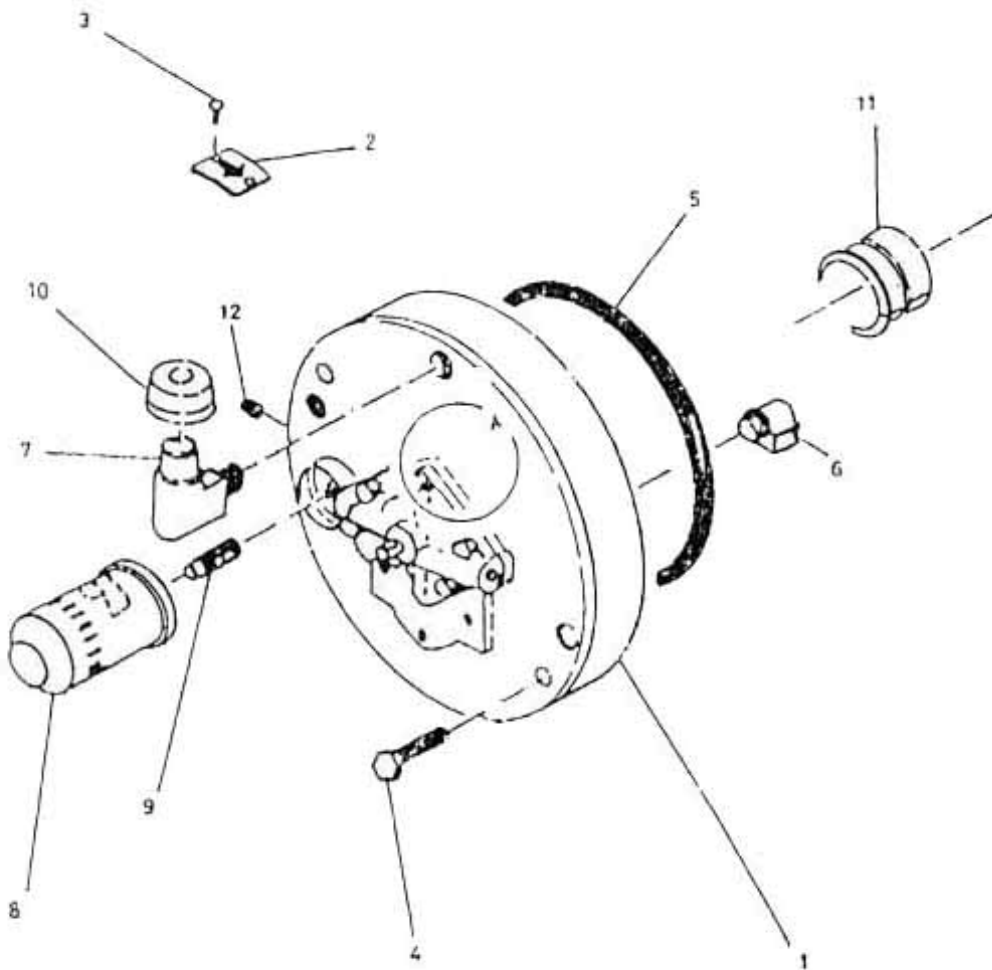

## 4. HOUSING MAIN BEARING & OIL PUMP - MODEL 8 x 5 LUB

## 4. HOUSING MAIN BEARING & OIL PUMP - MODEL 8 x 5 LUB

No.	Description	Ref Part No.	QTY
1	Housing Main Bearing	37073624	1
2	Plate Rotation	39516646	1
3	Screw Machine 0.114" X 0.25"	39175070	2
4	Screw Cap Hex Head 5/8" X 3/4"	95104477	2
5	"O" Ring 10-1/2" X 11" X 1/4"	95098067	1
6	Elbow Male 5/8"	94425162	1
7	Breather Elbow	39314323	1
8	Filter Oil	30472161	1
9	Adapter Oil Filter	30179220	1
10	Cap Breather	30557888	1
11	Bush Main Bearing Housing 5"	30557557	2
12	Plug Co. Sunk 3/8"	95101705	2