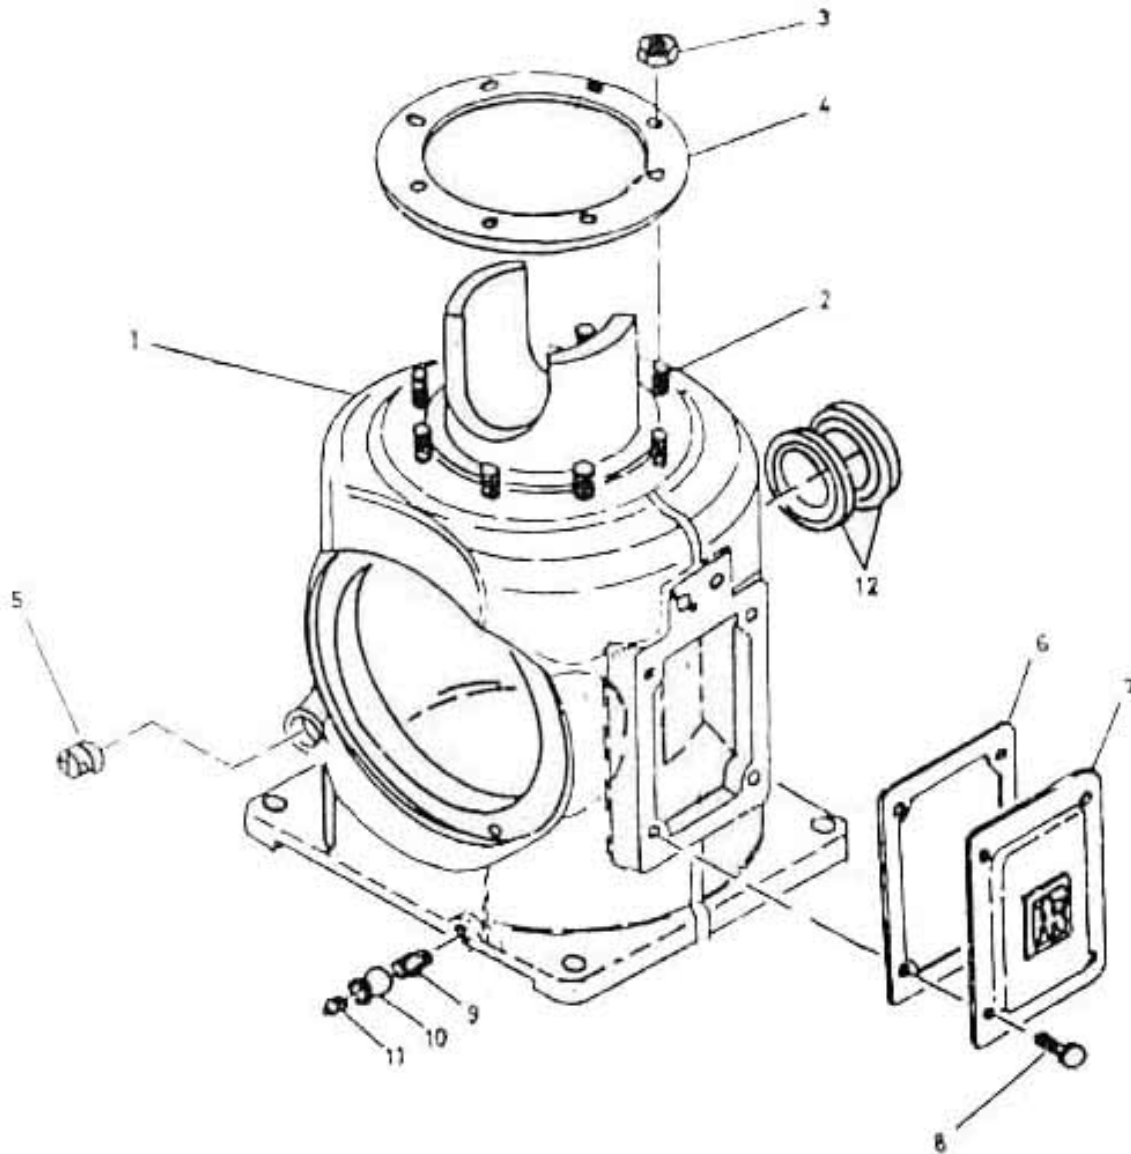

### 3. ASSEMBLY FRAME COMPLETE - MODEL 8 x 5 LUB

### 3. ASSEMBLY FRAME COMPLETE - MODEL 8 x 5 LUB

No.	Description	Ref Part No.	QTY
1	Frame	30556401	1
2	Stud 5/8" X 2-1/2"	95056180	8
3	Nut Hex 5/8"	95077814	8
4	Gasket Frame	39550223	1
5	Glass Sight Flow	39137245	1
6	Cover Frame	39566872	1
7	Gasket Cover Frame	30562235	1
8	Screw Cap Hex 1/2" X 1"	95104147	4
9	Nipple 1/2" X 2-1/2"	95049177	1
10	Coupling 1/2"	95011094	1
11	Plug Pipe Sq. Hd 1/2"	95033619	3
12	Seal Crankshaft Oil	95225660	2
-	Plug Pipe Sq. Hd 3/4"	95002143	2
-	Plug 1-1/4"	95033569	1