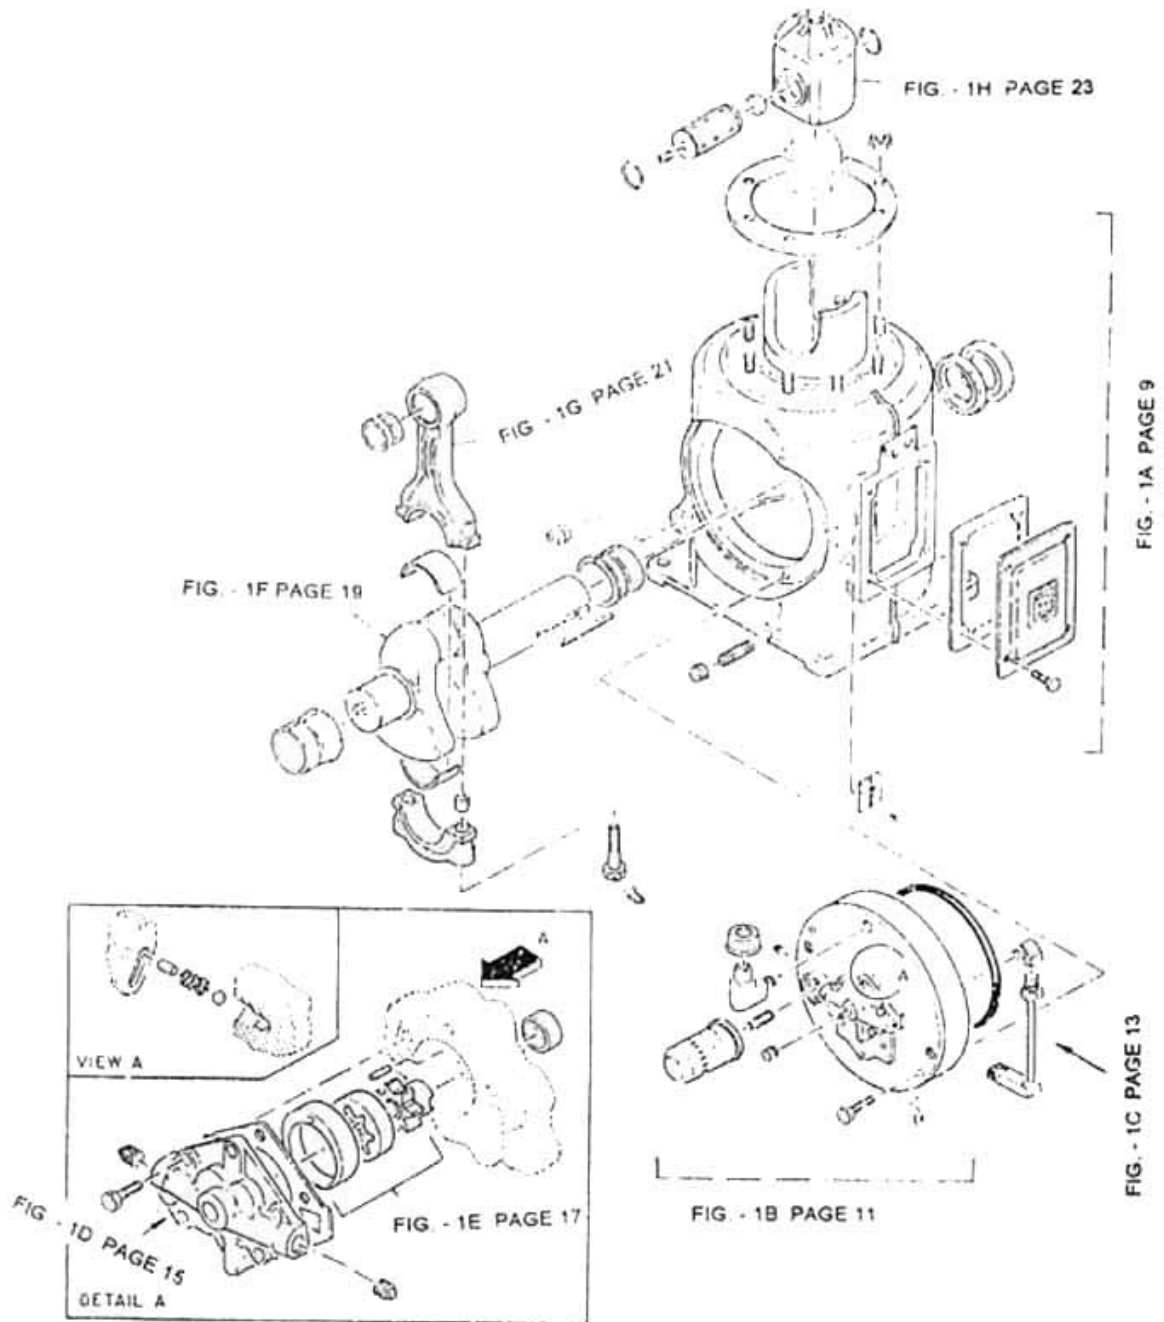

2. ASSEMBLY FRAME & GEAR - MODEL 8 x 5 LUB

2. ASSEMBLY FRAME & GEAR - MODEL 8 x 5 LUB

No.	Description	Ref Part No.	QTY
1A	Assembly Frame Complete	70315403	1
1B	Assembly Housing Main Bearing	70315395	1
1C	Assembly Suction Pipe For Oil	30567077	1
1D	Assembly Oil Pump Cover	31165376	1
1E	Assembly Oil Pump	70402680	1
1F	Assembly Crank Shaft	37087251	1
1G	Assembly Rod Connecting	37189586	1
1H	Assembly Cross Head	70324306	1