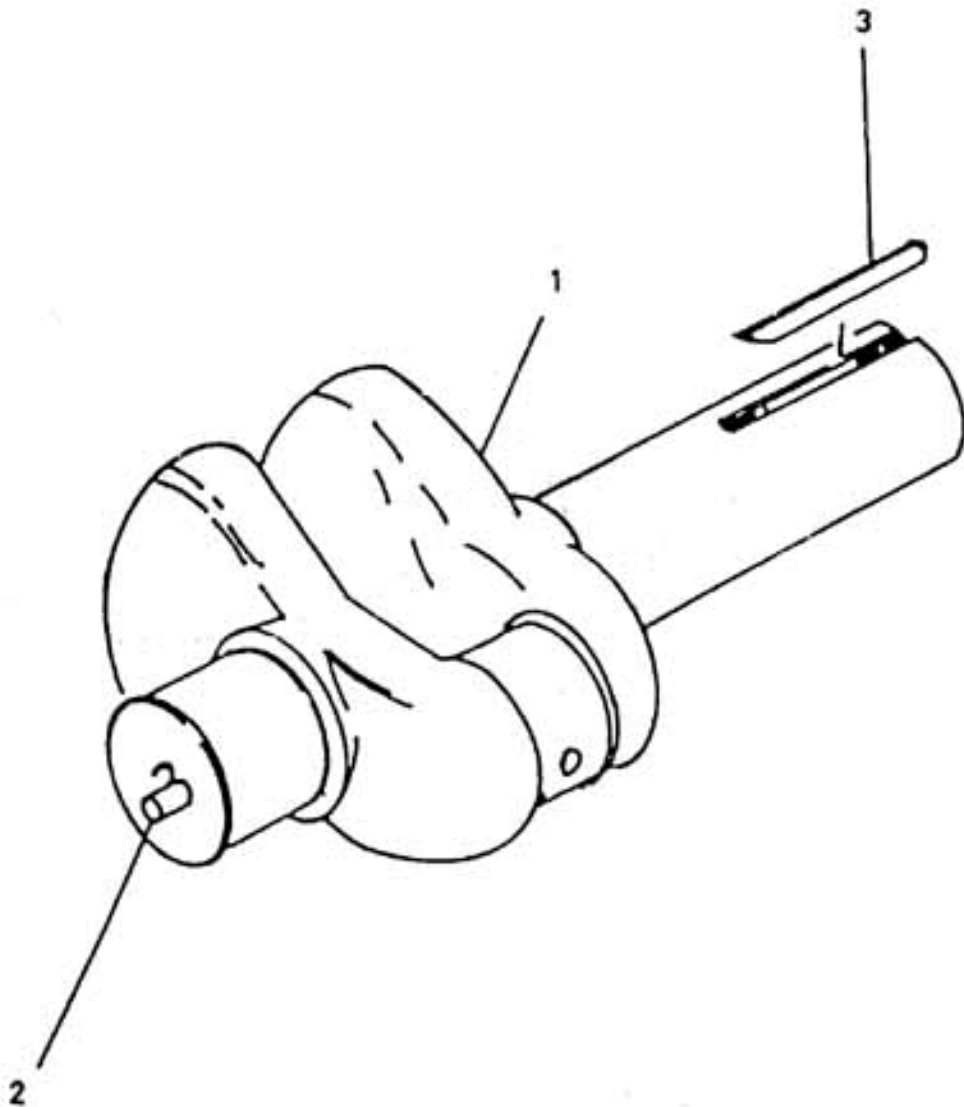

8. ASSEMBLY CRANKSHAFT - MODEL 7 x 5 NL

8. ASSEMBLY CRANKSHAFT - MODEL 7 x 5 NL

No.	Description	Ref Part No.	QTY
1	Crank Shaft	30559629	1
2	Pin Dowel Crankshaft	70408240	1
3	Key 5/8" X 5/8" X 3-3/4"	95453197	1
–	Cap Closr. Crank Shaft	94487543	1