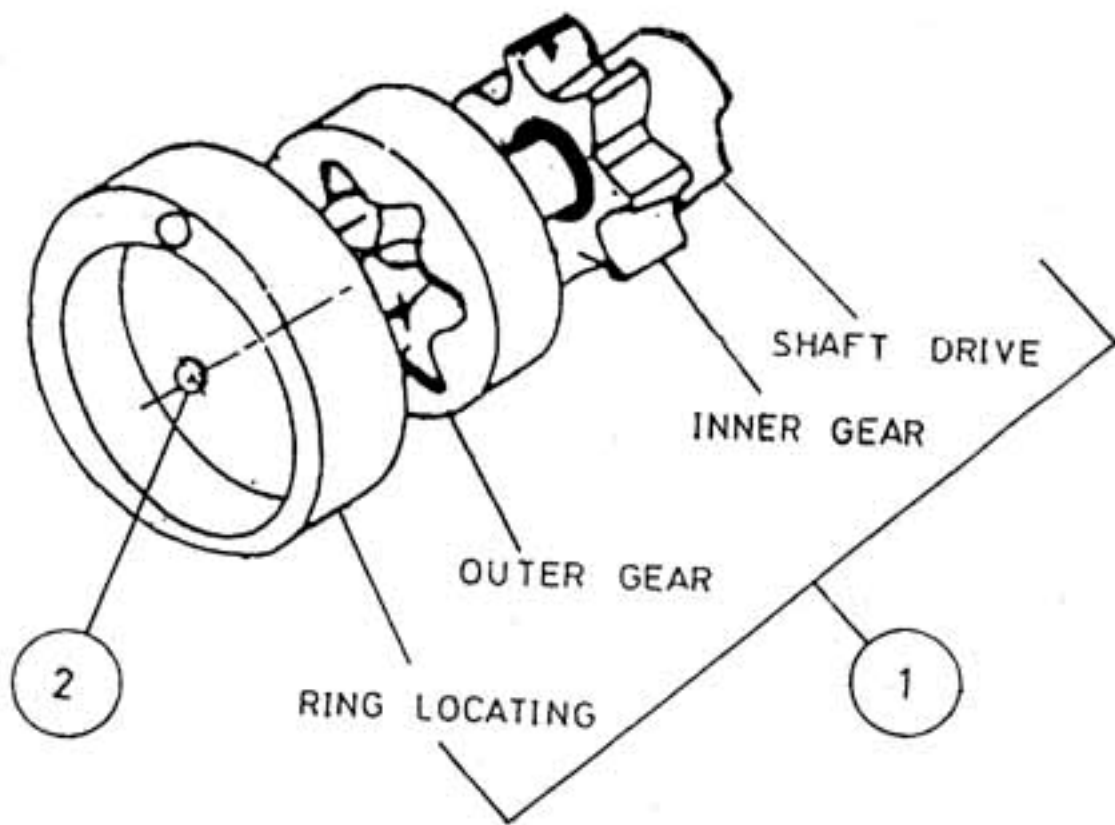

7. ASSEMBLY OIL PUMP - MODEL 7 x 5 NL

7. ASSEMBLY OIL PUMP - MODEL 7 x 5 NL

| No. | Description | Ref Part No. | QTY |
|-----|-------------------|--------------|-----|
| 1 | Assembly Oil Pump | 30427140 | 1 |
| 2 | Cover Shaft | 30253892 | 1 |