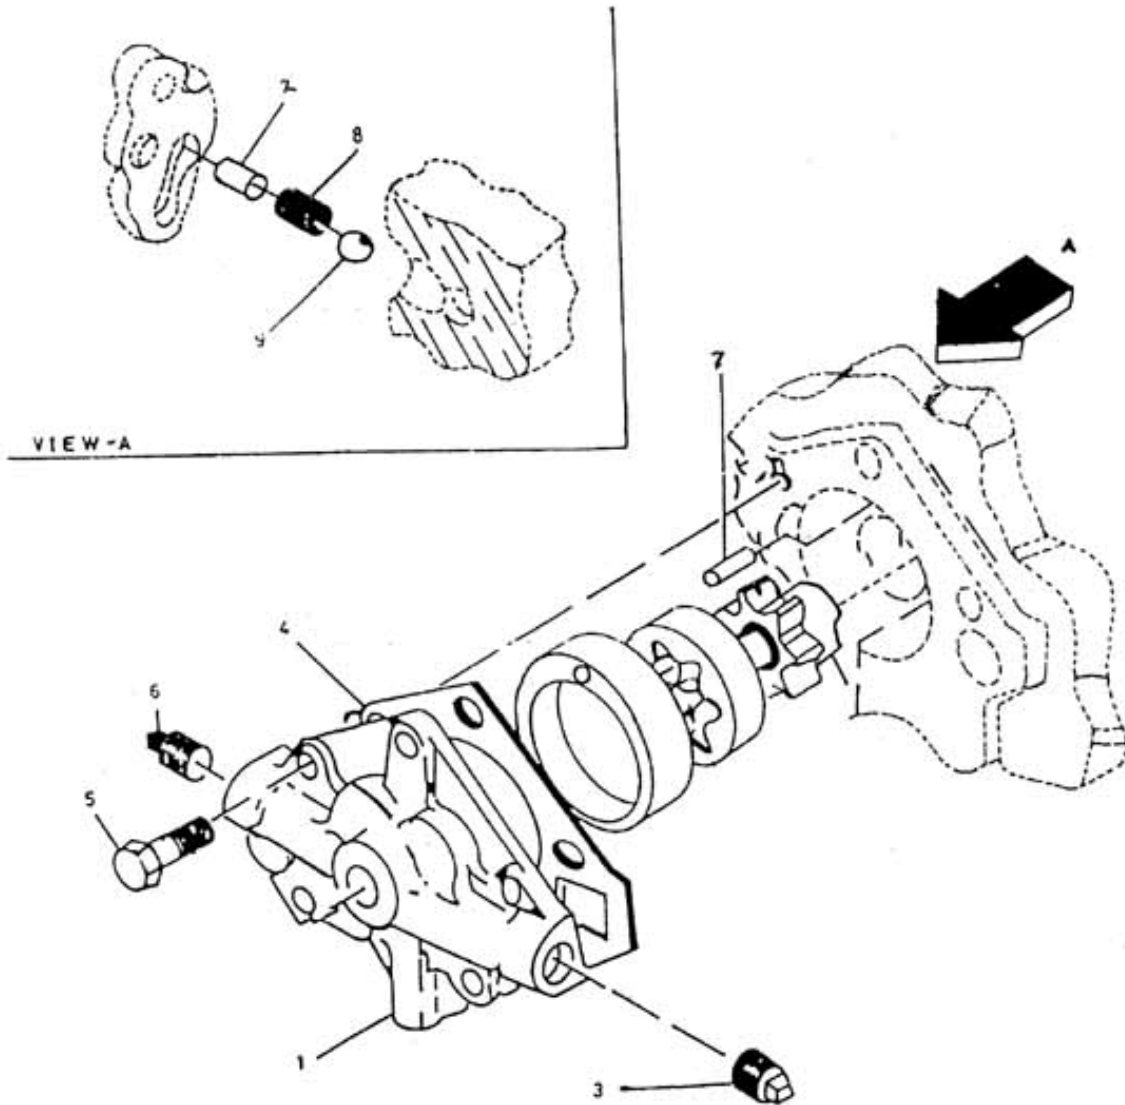

## 6. ASSEMBLY OIL PUMP COVER - MODEL 7 x 5 NL

## 6. ASSEMBLY OIL PUMP COVER - MODEL 7 x 5 NL

No.	Description	Ref Part No.	QTY
1	Cover Oil Pump With Bush	39863683	1
7	Dowel Pin - Oil Pump 1/4" X 1"	95033825	1
3	Plug Pipe Sq. Hd 1/2"	95033619	1
4	Gasket Cover Oil Pump	30205280	1
5	Bolt Hex Head 7/16" X 1"	95104006	5
6	Plug Counter Shunk 3/8"	95101705	1
2	Pin Roll 5/16" X 1"	95098653	1
8	Spring Valve Relief	30508741IM	1
9	Ball Relief Valve 1/2"	95226627	1