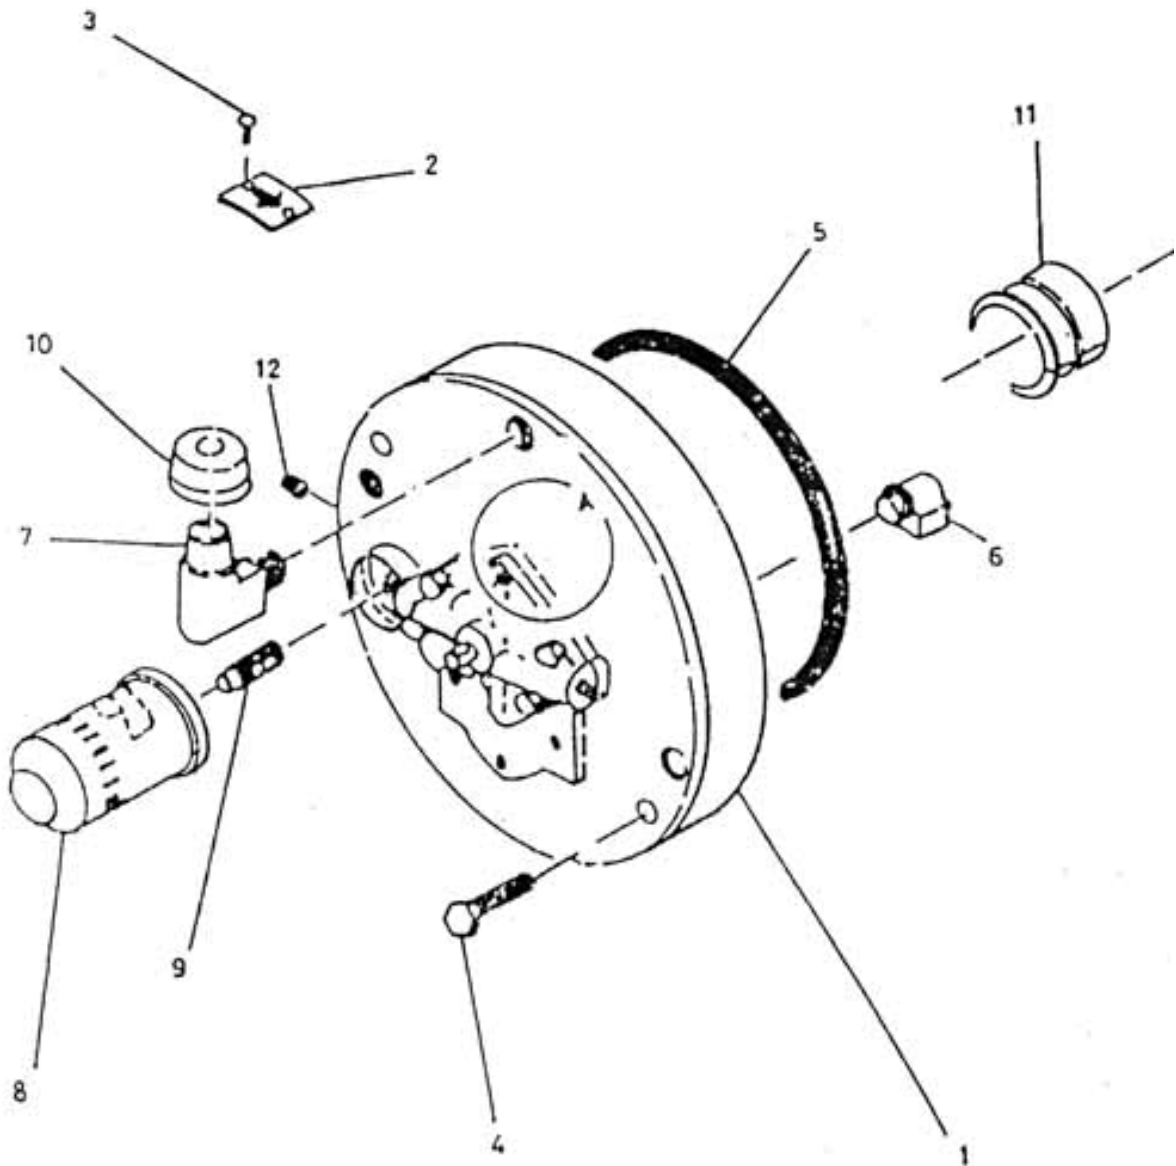

4. HOUSING MAIN BEARING & OIL PUMP - MODEL 7 x 5 NL

4. HOUSING MAIN BEARING & OIL PUMP - MODEL 7 x 5 NL

No.	Description	Ref Part No.	QTY
1	Housing Main Bearing	70411467	1
2	Plate Rotation	39516646	1
3	Screw Machine 0.114" X 0.25"	39175070	2
4	Screw Cap Hex Head 5/8" X 3/4"	95104477	2
5	O' Ring 10-1/2" X 11" X 1/4"	95098067	1
6	Elbow Male 5/8"	94425162	1
7	Breather Elbow	39314323	1
8	Filter Oil	30472161	1
9	Adapter Oil Filter	30179220	1
10	Cap Breather	30557888	1
11	Bush Main Bearing Housing 5"	30557557	2
12	Plug Co. Sunk 3/8"	95101705	2