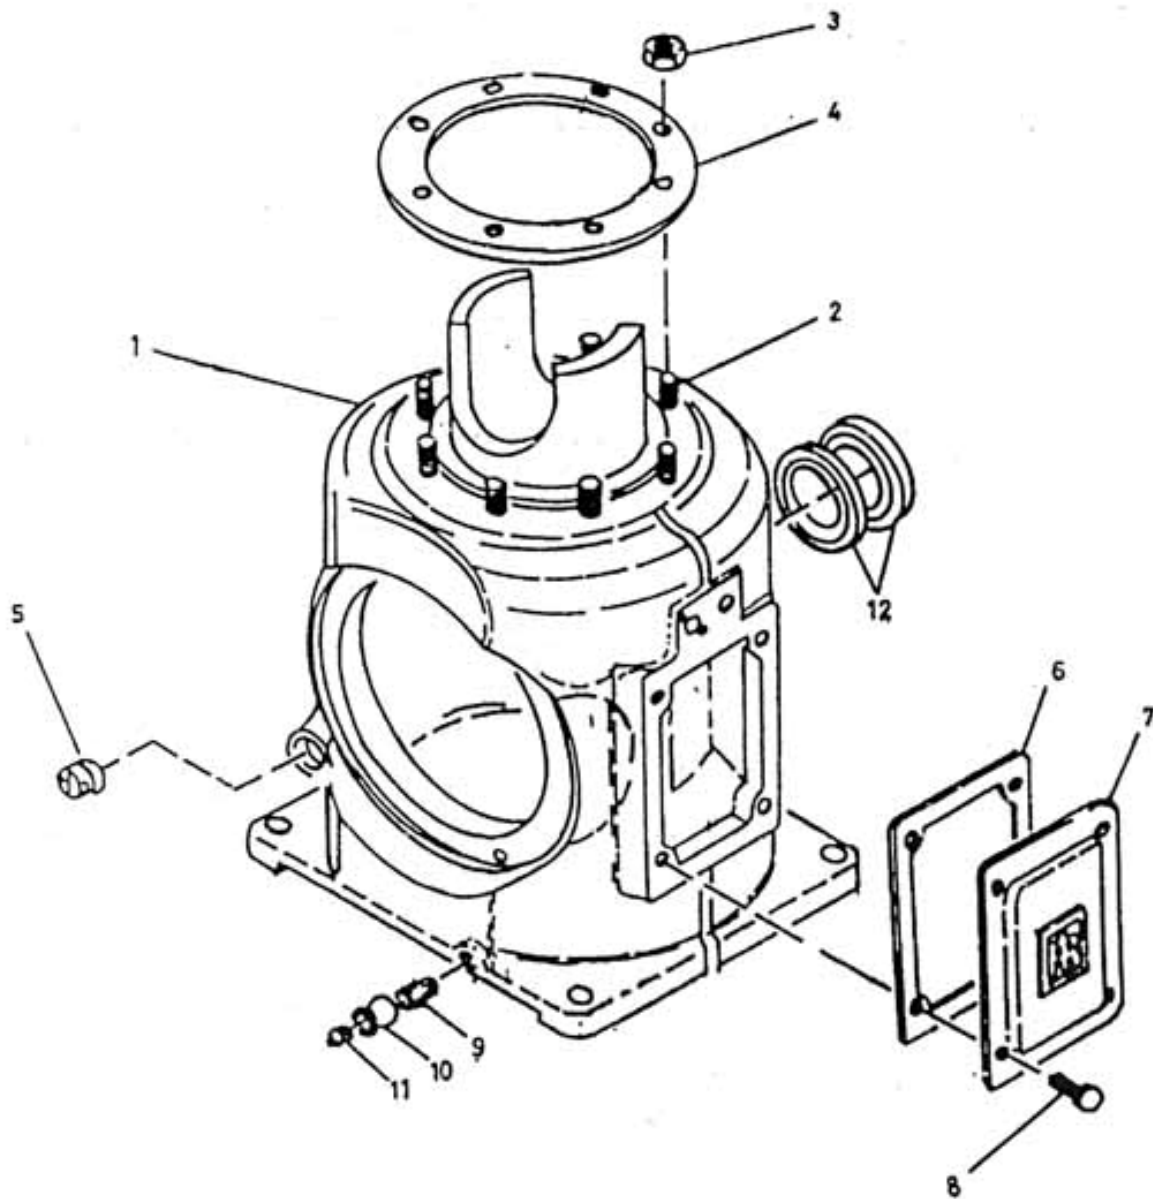

3. FRAME COMPLETE - MODEL 7 x 5 NL

3. FRAME COMPLETE - MODEL 7 x 5 NL

No.	Description	Ref Part No.	QTY
1	Frame	30556401	1
2	Stud 5/8" X 2-1/2"	95056180	8
3	Nut Hex 5/8"	95077814	8
4	Gasket Frame	39550223	1
5	Glass Sight Flow	39137245	1
6	Cover Frame	39566872	1
7	Gasket Cover Frame	30562235	1
8	Screw Cap Hex 1/2" X 1"	95104147	4
9	Nipple 1/2" X 2-1/2"	95049177	1
10	Coupling 1/2"	95011094	1
11	Plug Pipe Sq. Hd 1/2"	95033619	3
12	Seal Crankshaft Oil	95225660	2
-	Plug Pipe Sq. Hd 3/4"	95002143	2
-	Plug 1-1/4"	95033569	1