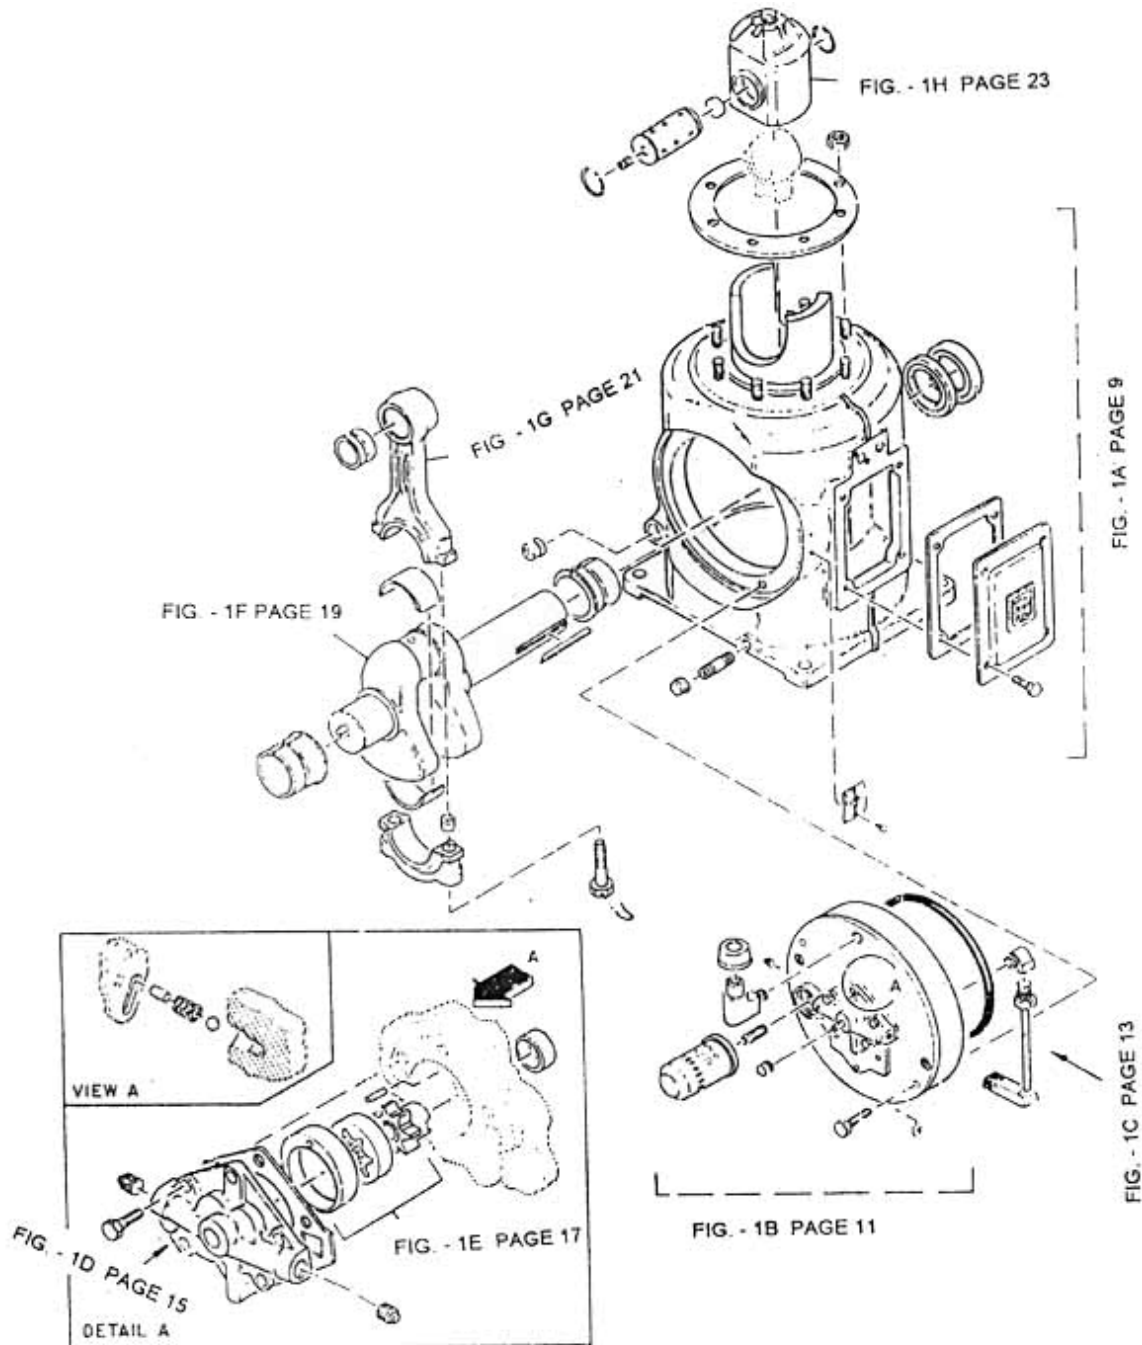

2. ASSEMBLY FRAME & GEAR - MODEL 7 x 5 NL

2. ASSEMBLY FRAME & GEAR - MODEL 7 x 5 NL

No.	Description	Ref Part No.	QTY
1A	Assembly Frame Complete	70315403	1
1B	Assembly Housing Main Bearing	70315395	1
1C	Assembly Suction Pipe For Oil	30567077	1
1D	Assembly Oil Pump Cover	31165376	1
1E	Assembly Oil Pump	70402755	1
1F	Assembly Crank Shaft	37087251	1
1G	Assembly Rod Connecting	37189586	1
1H	Assembly Cross Head	70324306	1