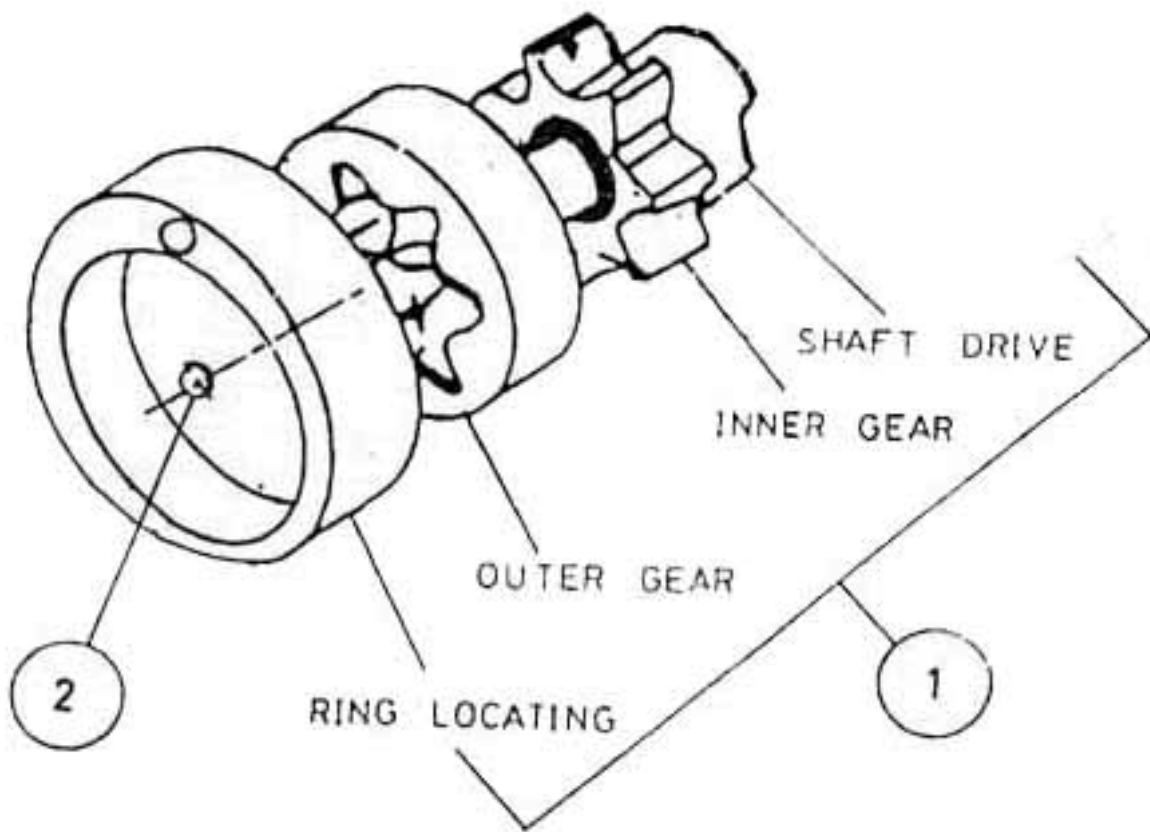

7. ASSEMBLY OIL PUMP - MODEL 7 x 5 LUB

7. ASSEMBLY OIL PUMP - MODEL 7 x 5 LUB

No.	Description	Ref Part No.	QTY
1	Assembly Oil Pump	30427140	1
2	Seal Oil Pump Shaft	37796240	1