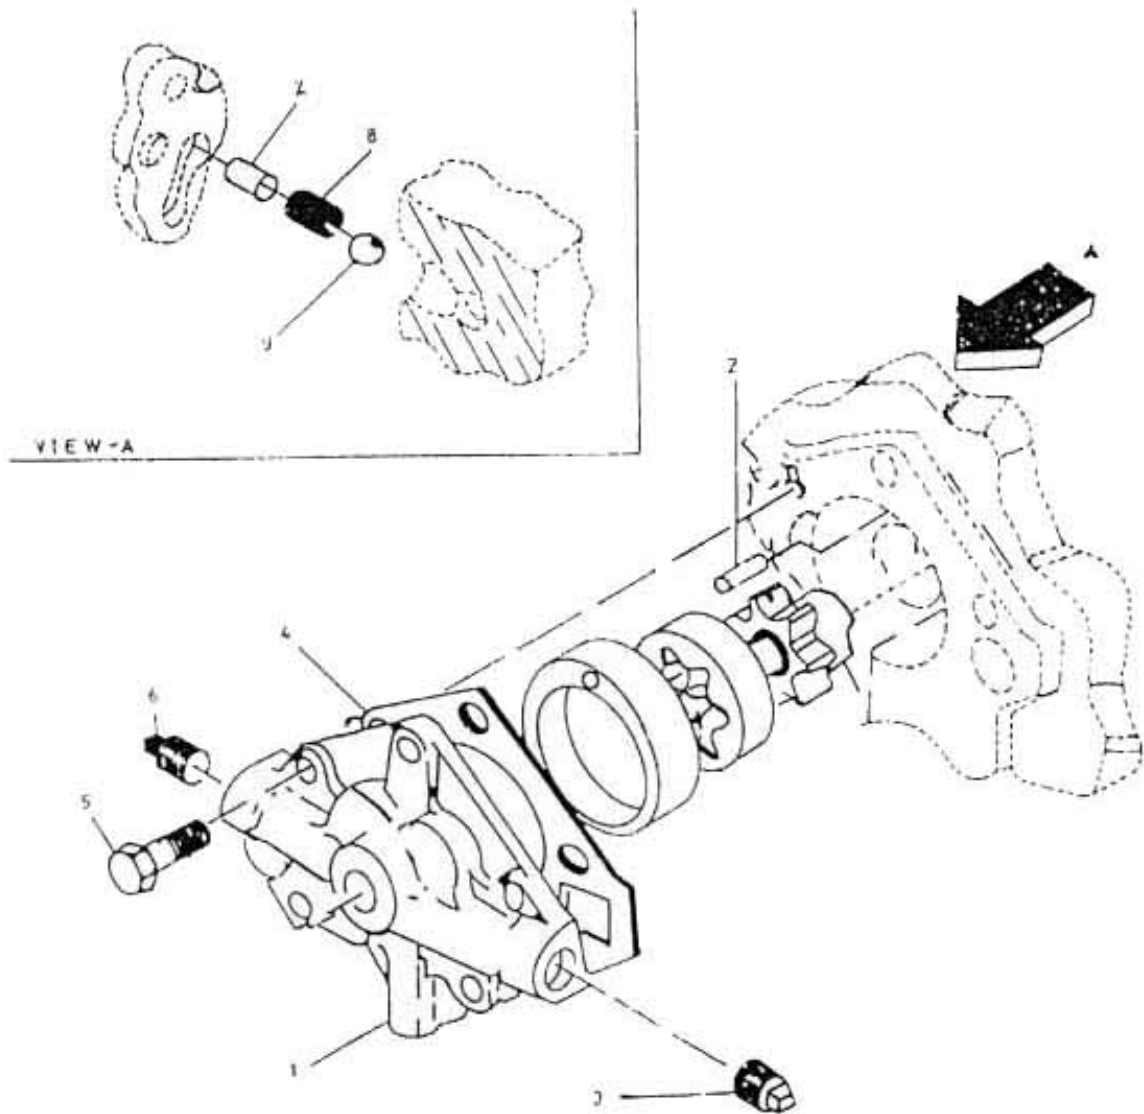

## 6. ASSEMBLY OIL PUMP COVER - MODEL 7 x 5 LUB

## 6. ASSEMBLY OIL PUMP COVER - MODEL 7 x 5 LUB

No.	Description	Ref Part No.	QTY
1	Cover Oil Pump With Bush	39863683	1
7	Dowel Pin - Oil Pump 1/4" X 1"	95033825	1
3	Plug Pipe Sq. Hd 1/2"	95033619	1
4	Gasket Cover Oil Pump	30205280	1
5	Bolt Hex Head 7/16" X 1"	95104006	5
6	Plug Counter Shunk 3/8"	95101705	1
2	Pin Roll 5/16" X 1"	95098653	1
8	Spring Valve Relief	30508741IM	1
9	Ball Relief Valve 1/2"	95226627	1