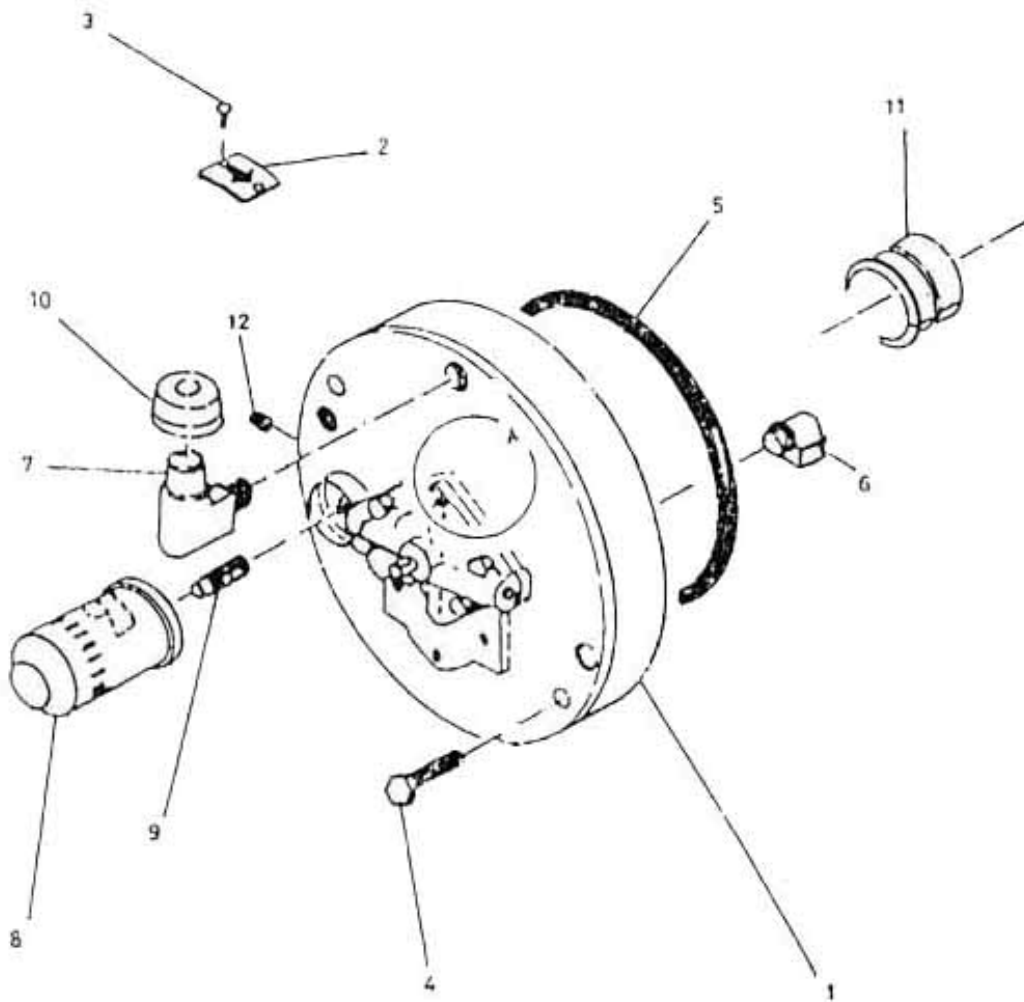

4. HOUSING MAIN BEARING & OIL PUMP - MODEL 7 x 5 LUB

4. HOUSING MAIN BEARING & OIL PUMP - MODEL 7 x 5 LUB

No.	Description	Ref Part No.	QTY
1	Housing Main Bearing	37073624	1
2	Plate Rotation	39516646	1
3	Screw Machine 0.114" X 0.25"	39175070	2
4	Screw Cap Hex Head 5/8" X 3/4"	95104477	2
5	"O" Ring 10-1/2" X 11" X 1/4"	95098067	1
6	Elbow Male 5/8"	94425162	1
7	Breather Elbow	39314323	1
8	Filter Oil	30472161	1
9	Adapter Oil Filter	30179220	1
10	Cap Breather	30557888	1
11	Bush Main Bearing Housing 5"	30557557	2
12	Plug Co. Sunk 3/8"	95101705	2