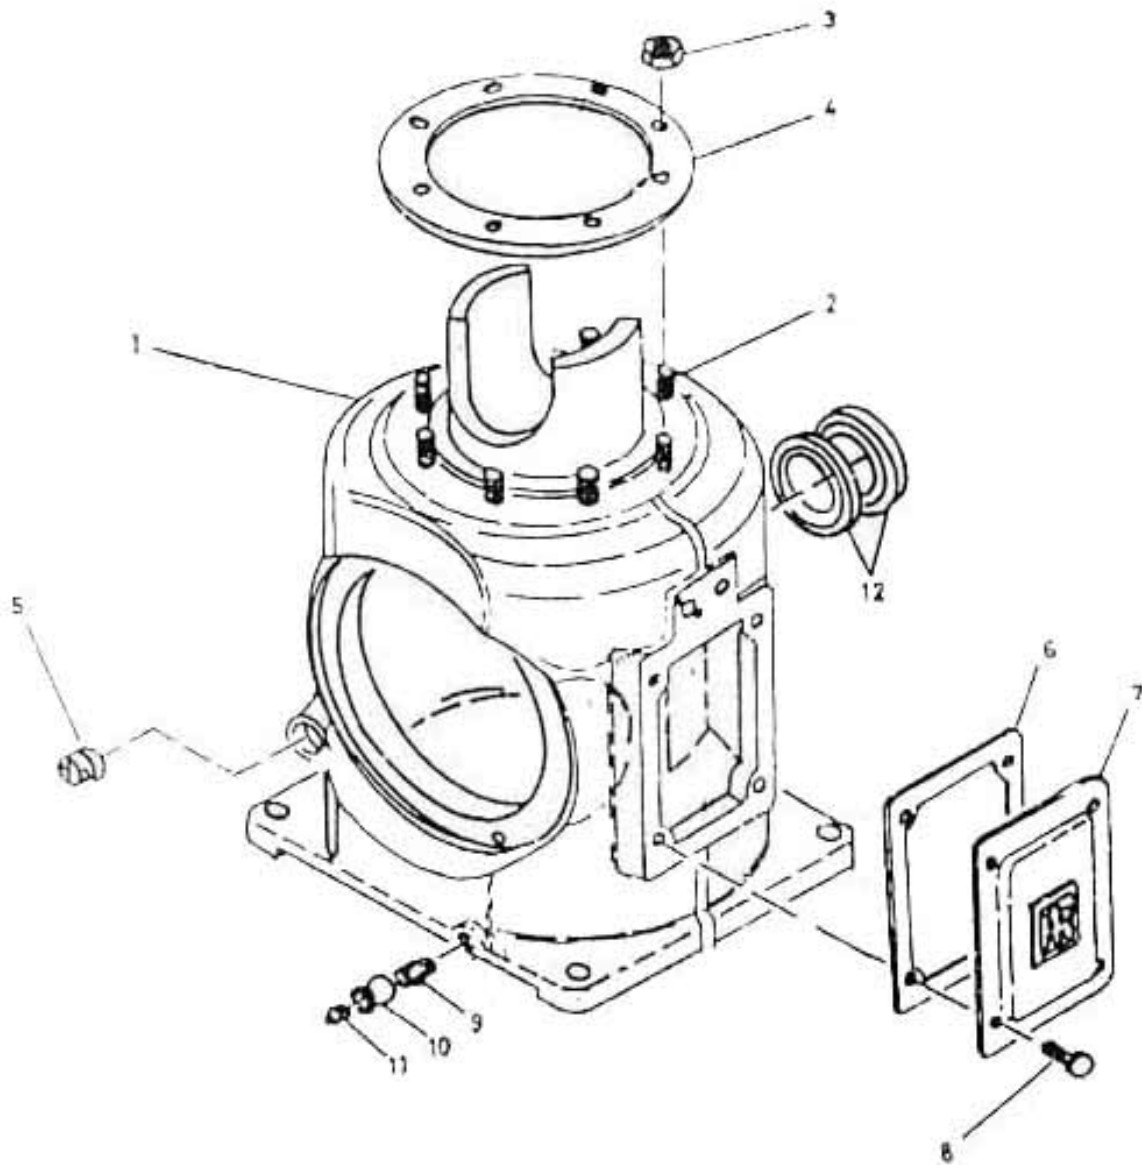

3. FRAME COMPLETE - MODEL 7 x 5 LUB

3. FRAME COMPLETE - MODEL 7 x 5 LUB

No.	Description	Ref Part No.	QTY
1	Frame	30556401	1
2	Stud 5/8" X 2-1/2"	95056180	8
3	Nut Hex 5/8"	95077814	8
4	Gasket Frame	39550223	1
5	Glass Sight Flow	39137245	1
6	Cover Frame	39566872	1
7	Gasket Cover Frame	30562235	1
8	Screw Cap Hex 1/2" X 1"	95104147	4
9	Nipple 1/2" X 2-1/2"	95049177	1
10	Coupling 1/2"	95011094	1
11	Plug Pipe Sq. Hd 1/2"	95033619	3
12	Seal Crankshaft Oil	95225660	2
-	Plug Pipe Sq. Hd 3/4"	95002143	2
-	Plug 1-1/4"	95033569	1