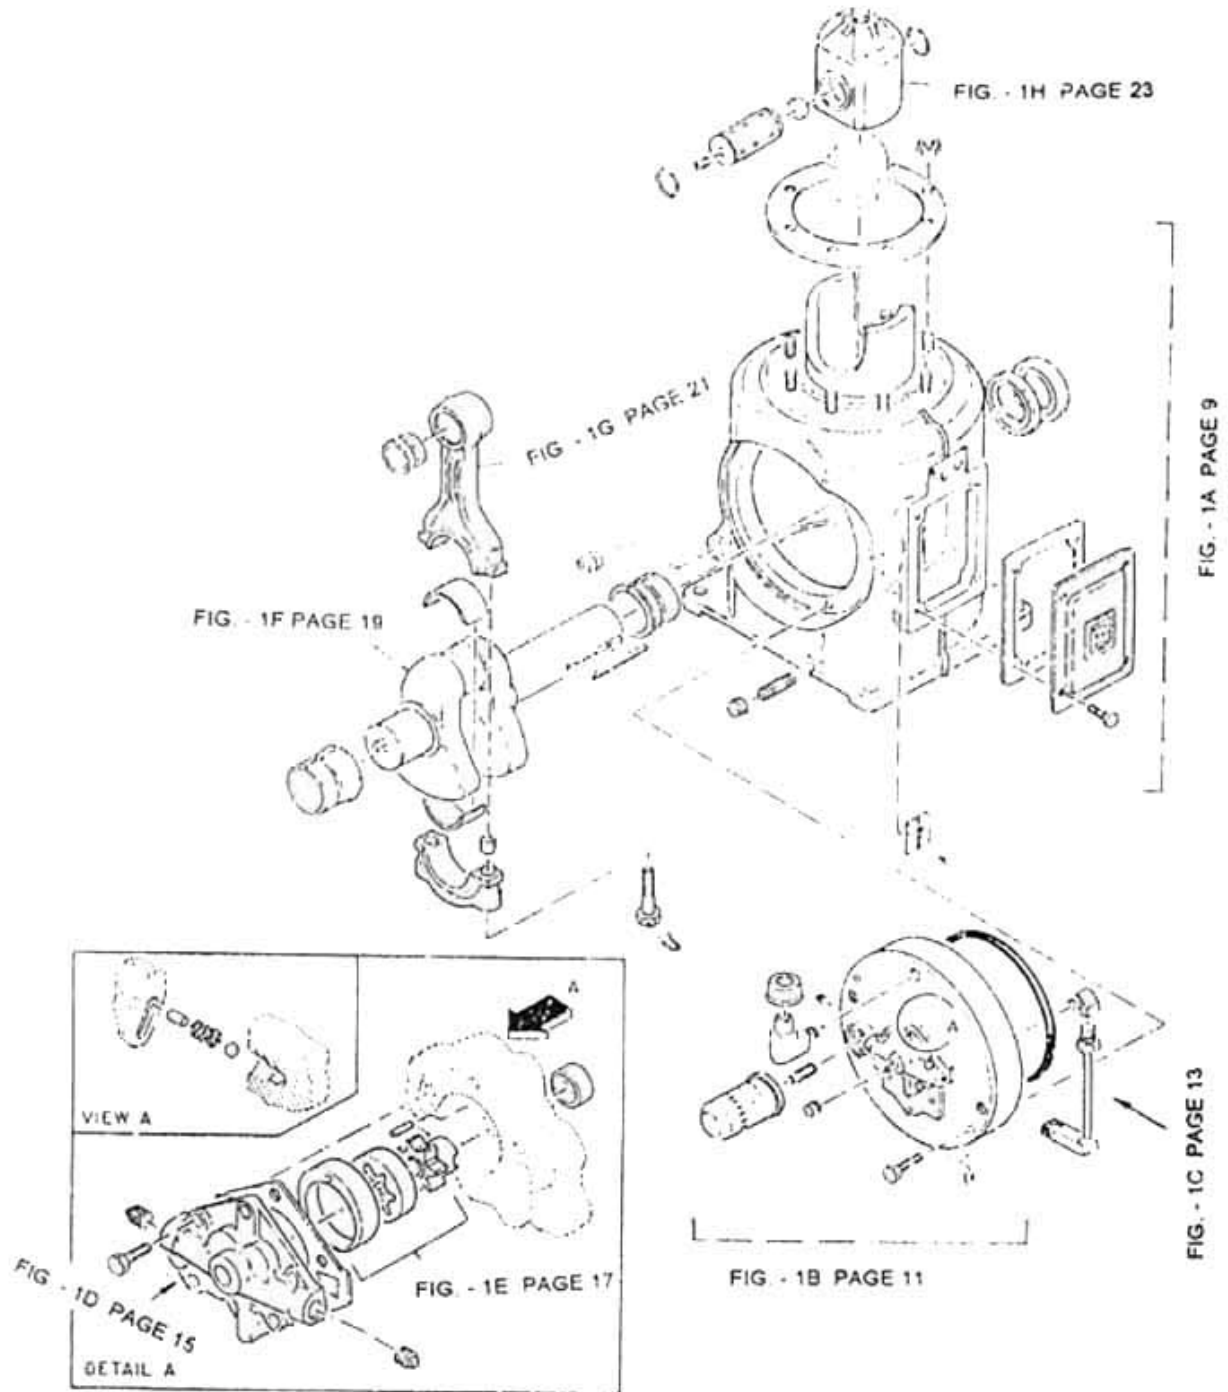

2. ASSEMBLY FRAME & GEAR - MODEL 7 x 5 LUB

2. ASSEMBLY FRAME & GEAR - MODEL 7 x 5 LUB

No.	Description	Ref Part No.	QTY
1A	Assembly Frame Complete	70315403	1
1B	Assembly Housing Main Bearing	70315395	1
1C	Assembly Suction Pipe For Oil	30567077	1
1D	Assembly Oil Pump Cover	31165376	1
1E	Assembly Oil Pump	70402680	1
1F	Assembly Crank Shaft	37087251	1
1G	Assembly Rod Connecting	37189586	1
1H	Assembly Cross Head	70324306	1