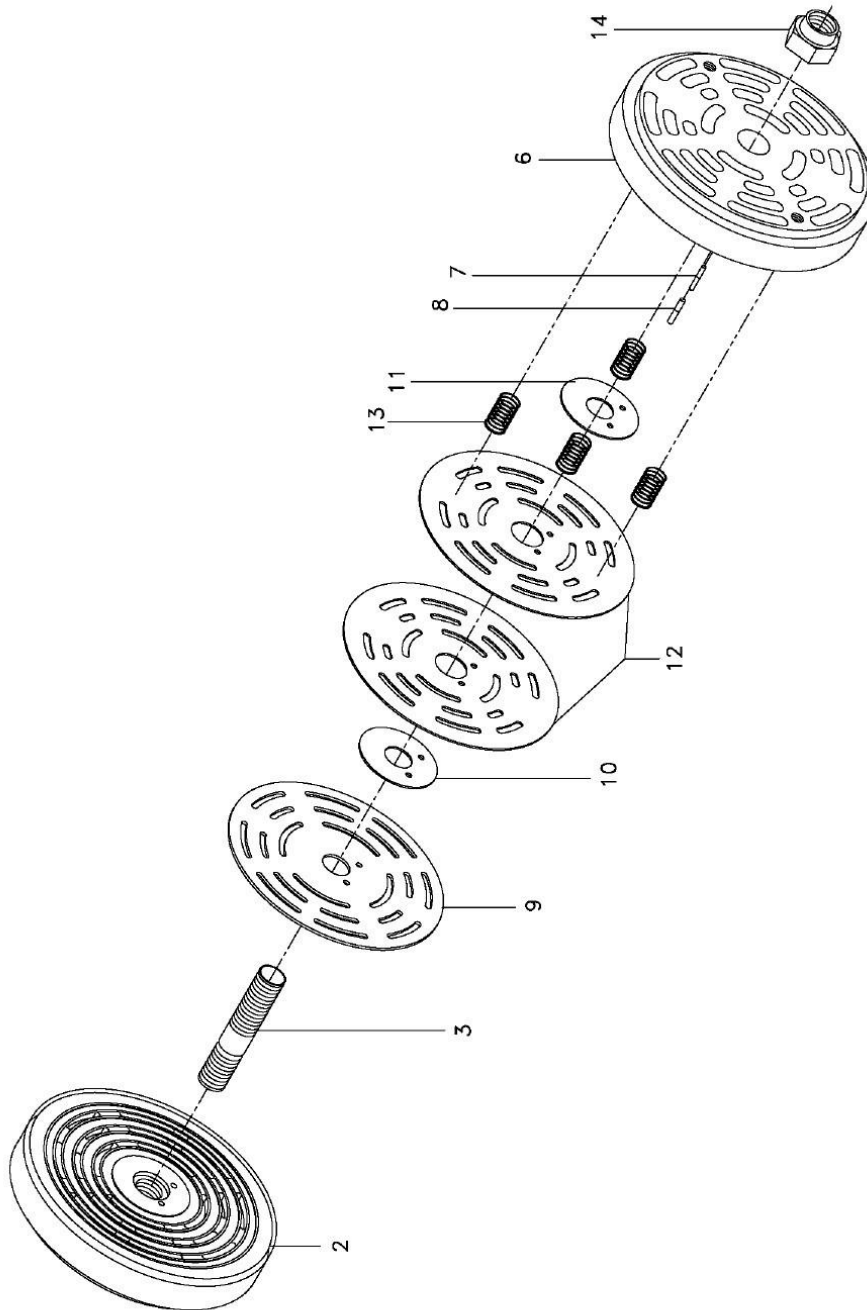

## 5 -VALVE-DISCHARGE COMPLETE - MODEL – 5 x 7 ESV LUB

## 5 -VALVE-DISCHARGE COMPLETE - MODEL – 5 x 7 ESV LUB

---

Sr.No	Description	Ref Part Nos	Qty
5-*	VALVE-DISCHARGE COMPLETE	39590435	1
5-*	. DISCHARGE SEAT ASSEMBLY	37982188	1
5-2	. . SEAT-DISCHARGE	37982196	1
5-3	. . BOLT-CENTER	37982204	1
5-*	. . LOCK-BOLT	33019225	1
5-*	. DISCHARGE GUARD ASSEMBLY	37982212	1
5-6	. . GUARD-DISCHARGE	37982220	1
5-7	. . PIN-LOCATING	34032805	1
5-8	. . PIN-LOCATING	34032813	1
5-9	. PLATE-VALVE	37944550	1
5-10	. LIFTWASHER-MIDDLE	37944568	1
5-11	. LIFTWASHER-UPPER	37944568	1
5-12	. PLATE-DAMPING	34004960	2
5-13	. SPRING-CLOSING	33426909	4
5-14	. NUT-LOCK	33013889	1