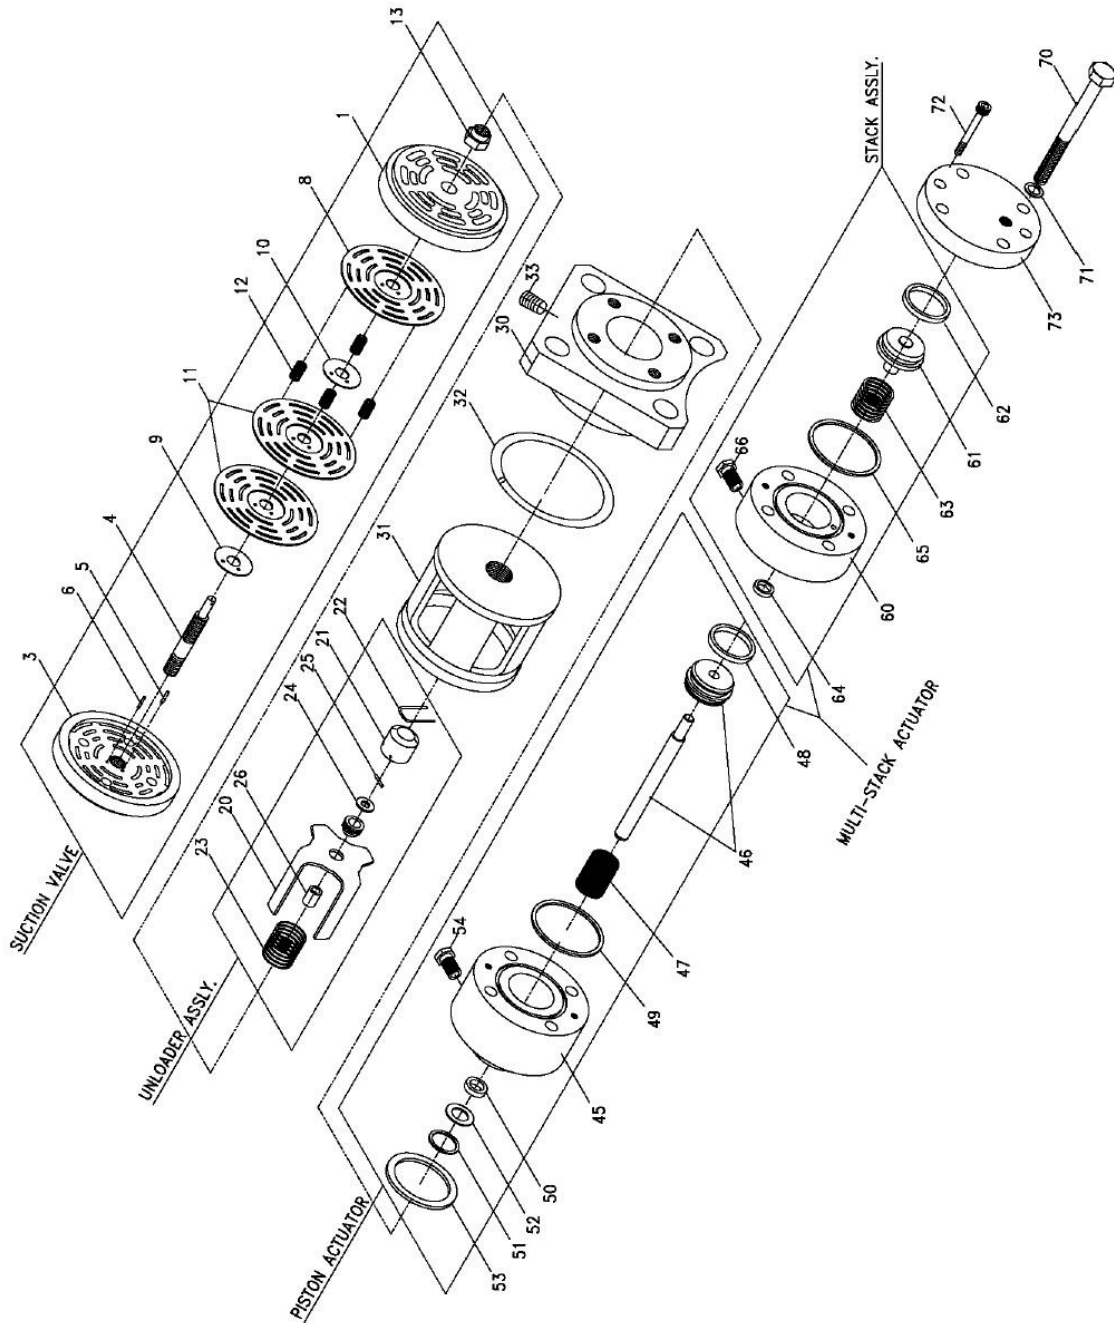

**4 - INLET VALVE COMPLETE WITH UNLOADER - MODEL  
- 5 x 7 ESV LUB**

## 4 - INLET VALVE COMPLETE WITH UNLOADER - MODEL - 5 x 7 ESV LUB

Sr.No	Description	Ref Part Nos	Qty
4-*	INLET VALVE WITH UNLOADER & ACTUATOR	39590468	1
4-*	. INLET VALVE WITH UNLOADER	37982873	1
4-*	.. INLET VALVE	37982907	1
4-1	... SEAT-INLET	37980414	1
4-2	... SUCTION GUARD ASSEMBLY	37980422	1
4-3	.... GUARD-SUCTION	37980430	1
4-4	.... BOLT-CENTER	37980448	1
4-5	.... PIN-LOCATING	34032805	1
4-6	.... PIN-LOCATING	34032813	1
4-7	... LOCK-BOLT	33019225	1
4-8	... PLATE-VALVE	37944550	1
4-9	... LIFTWASHER-MIDDLE	37944568	1
4-10	... LIFTWASHER-UPPER	37944568	1
4-11	... PLATE-DAMPING	34004960	2
4-12	... SPRING-CLOSING	33426883	4
4-13	... NUT-LOCK	33013889	1
4-*	.. UNLOADER ASSEMBLY	37980406	1
4-20	... UNLOADER	37980455	1
4-21	... COVER-UNLOADER	37949997	1
4-22	... WIRE-LOCKING	37949963	1
4-23	... SPRING	34034033	1
4-24	... RING-STOP	37949989	1
4-25	... PIN-LOCKING	37949971	1
4-26	... BUSHING-GUIDE	37950003	1
4-30	. COVER	37981917	1
4-31	. CAGE	37982899	1
4-32	. RING-CRUSH	37981933	1
4-*	. MULTI-STACK ACTUATOR	37982881	1
4-*	.. ACTUATOR-PISTON	37982915	1
4-45	... HOUSING	37982147	1
4-46	... PISTON ASSEMBLY	37982923	1
4-47	... SPRING	37980554	1
4-48	... SEAL	37982105	2
4-49	... O-RING	37982139	1
4-50	... SEAL	37980588	1
4-51	... WASHER	37980596	1
4-52	... RING-RETAINING	37980604	1
4-53	... GASKET	37980612	1
4-54	... FILTER-BREATHER	37980620	1
4-*	.. STACK ASSEMBLY	37982048	1
4-60	... HOUSING	37982089	1
4-61	... PISTON	37982097	1
4-62	... SEAL	37982105	1

## 4 - INLET VALVE COMPLETE WITH UNLOADER - MODEL - 5 x 7 ESV LUB

---

4-63	... SPRING	37982113	1
4-64	... O-RING	37982121	1
4-65	... O-RING	37982139	1
4-66	... FILTER-BREATHER	37980620	1
4-70	.. CAPSCREW-HEX	37982535	4
4-71	.. WASHER-SERRATED	37980497	4
4-72	.. CAPSCREW-SOCKET HEAD	37982543	2
4-73	.. COVER	37982071	1