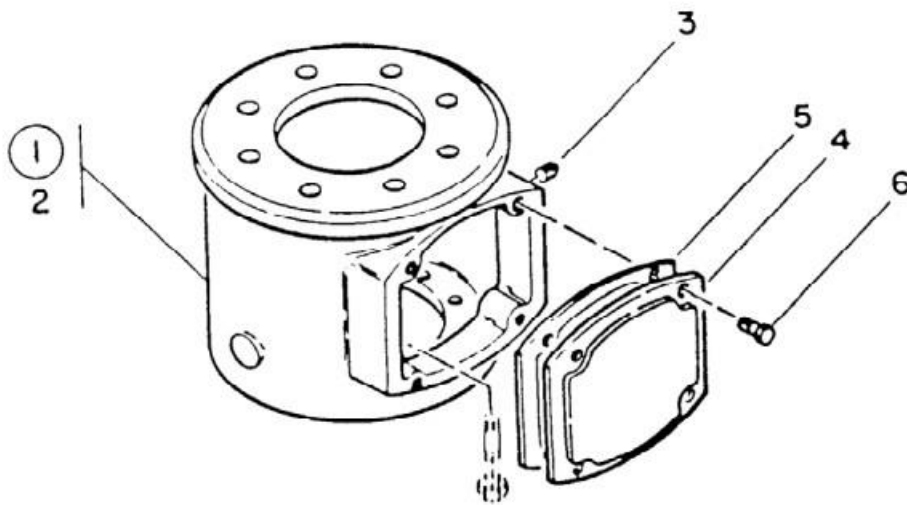

2 - ASSEMBLY DISTANCE PIECE - MODEL - 5 x 7 ESV LUB

2 - ASSEMBLY DISTANCE PIECE - MODEL - 5 x 7 ESV LUB

Sr.No	Description	Ref Part Nos	Qty
2-1	ASSEMBLY DISTANCE PIECE 7"	39648282	1
2-2	. DISTANCE PIECE	39785126	1
2-3	. PLUG PIPE SQ.HD.1 NPT	95101044	2
2-*	. ASSEMBLY COVER DISTANCE PC 9X7ESV	42118661	1
2-4	. . COVER DISTANCE PIECE IHE/PHE	39878046	1
2-5	. . GASKET COVER DISTANCE PIECE	30562664	1
2-6	. . SCREW CAP HEX HEAD 1/2IN X 3/4IN	95104121	4