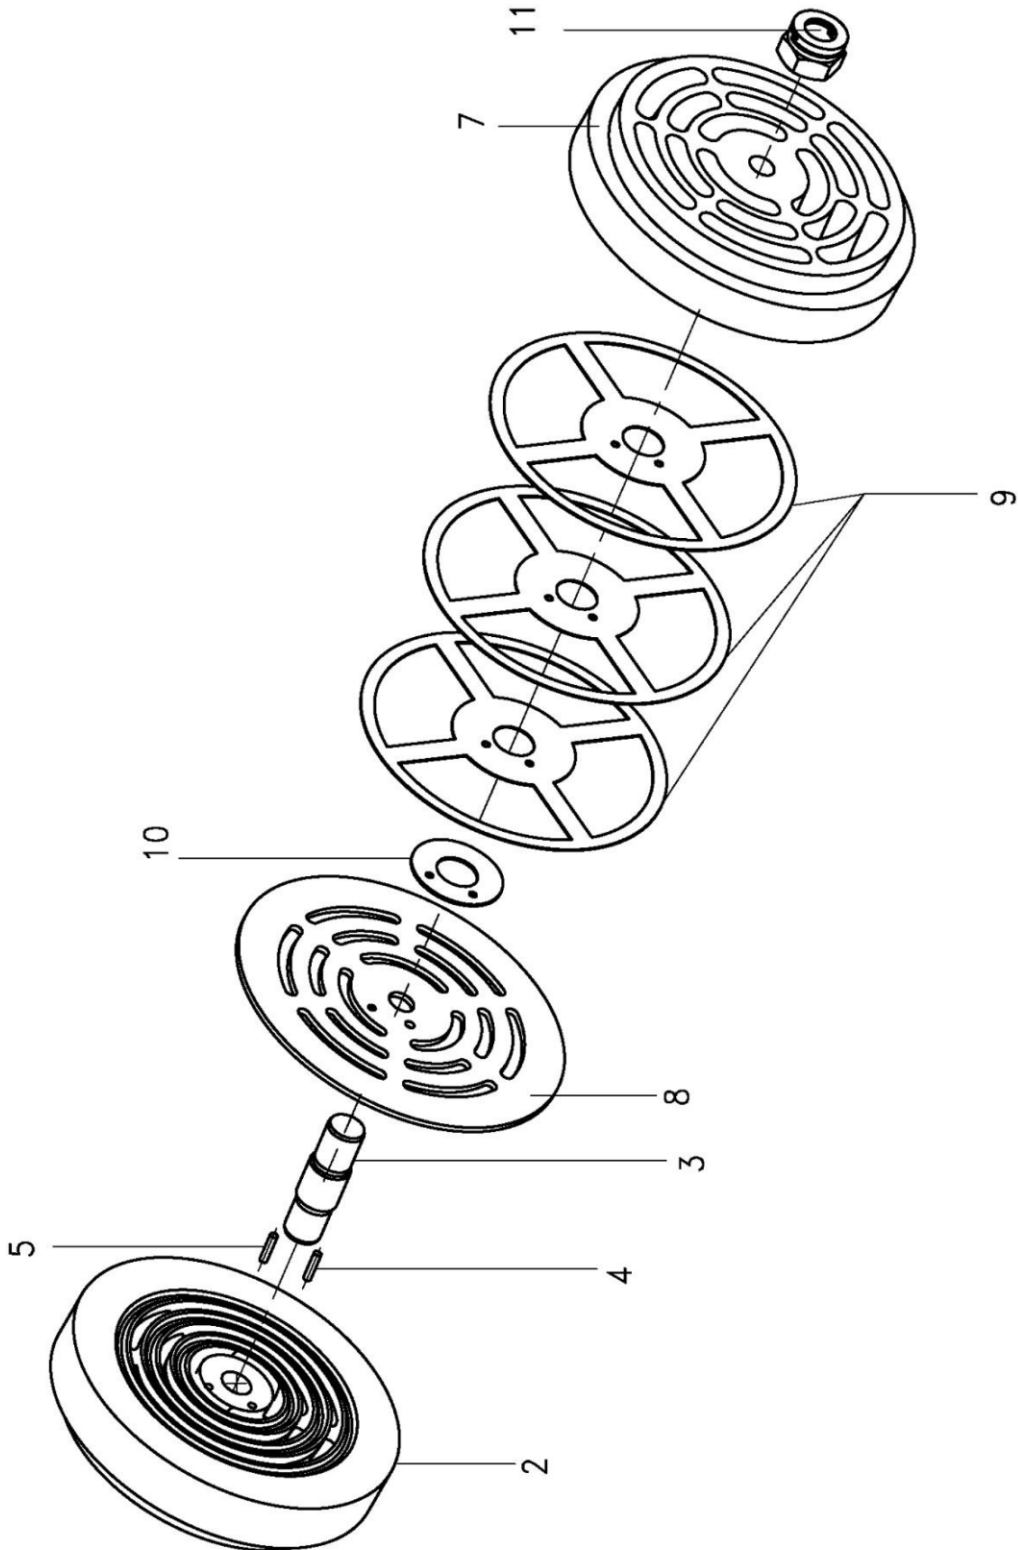

5 - VALVE-DISCHARGE COMPLETE - MODEL - 4 x 7 ESV NL

5 - VALVE-DISCHARGE COMPLETE - MODEL - 4 x 7 ESV NL

Sr.No	Description	Ref Part Nos	Qty
5-*	VALVE-DISCHARGE COMPLETE	39590237	1
5-*	ASSEMBLY DISCHARGE SEAT	37982782	1
5-2	. SEAT DISCHARGE	37982246	1
5-3	. BOLT CENTER	39199765	1
5-4	. PIN LOCATING	37982410	1
5-5	. PIN LOCATING	37982428	1
5-*	. BOLT LOCK	34039453	1
5-7	GUARD DISCHARGE	37982865	1
5-8	PLATE VALVE	37982279	1
5-9	PLATE SPRING	37982683	3
5-10	WASHER LIFT	37982295	1
5-11	NUT LOCK	33982141	1