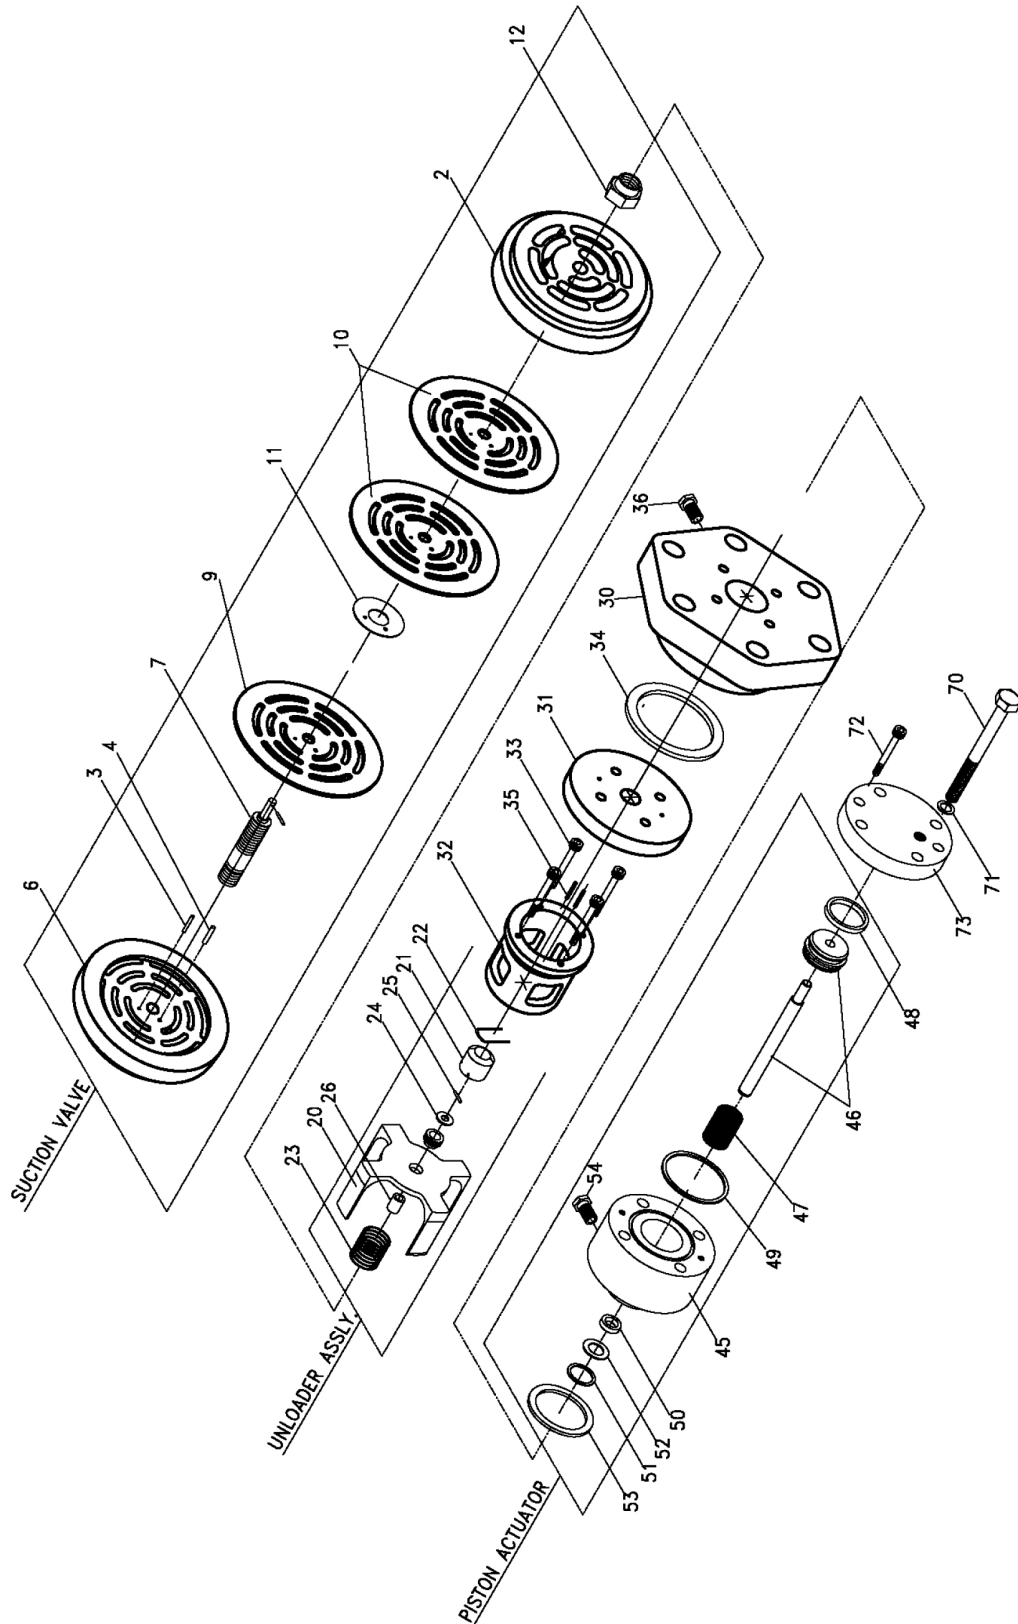

4 - VALVE INLET COMPLETE WITH UNLOADER

4 - VALVE INLET COMPLETE WITH UNLOADER

Sr.No	Description	Ref Part Nos	Qty
4-*	INLET VALVE W/UNLOADER & ACTUATOR	39914759	1
4-*	VALVE INLET WITH UNLOADER	37985025	1
4-*	. VALVE INLET	37985033	1
4-*	. . ASSEMBLY SUCTION SEAT	37982659	1
4-2	. . . SEAT SUCTION	37982402	1
4-3	. . . PIN LOCATING	37982410	1
4-4	. . . PIN LOCATING	37982428	1
4-*	. . ASSEMBLY SUCTION GUARD	37985108	1
4-6	. . . GUARD SUCTION	37985116	1
4-7	. . . BOLT CENTER	37982451	1
4-*	. . . BOLT LOCK	34039453	1
4-9	. . PLATE VALVE	37982279	1
4-10	. . PLATE SPRING	37982683	1
4-11	. . WASHER LIFT	37982295	1
4-12	. . NUT LOCK	33982141	1
4-*	. ASSEMBLY UNLOADER	37982386	1
4-20	. . UNLOADER	37982469	1
4-21	. . COVER UNLOADER	37982485	1
4-22	. . WIRE LOCKING	37949963	1
4-23	. . SPRING	37284601	1
4-24	. . RING STOP	37982493	1
4-25	. . PIN UNLOADER	37949971	1
4-26	. . BUSHING GUIDE	37982501	1
4-30	COVER	37985074	1
4-31	PLATE	37985082	1
4-32	CAGE	37985090	1
4-33	SCREW CAP SOCKET HEAD	37980372	4
4-34	RING CRUSH	37980380	1
4-35	PIN LOCATING	37211919	2
4-*	PLUG DRAIN	37984820	1

4 - VALVE INLET COMPLETE WITH UNLOADER

4-*	ACTUATOR MULTI STACK	37982634	1
4-*	. PISTON ACTUATOR	37982691	1
4-45	. . HOUSING	37980513	1
4-46	. . ASSEMBLY PISTON	37982709	1
4-47	. . SPRING	37980554	1
4-48	. . SEAL	37982584	2
4-49	. . O-RING	37980570	1
4-50	. . SEAL	37980588	1
4-51	. . WASHER	37980596	1
4-52	. . RING RETAINING	37980604	1
4-53	. . GASKET	37980612	1
4-54	. . FILTER BREATHER	37980620	1
4-70	. SCREW CAP HEX HEAD	37980489	4
4-71	. WASHER SERRATED	37980497	4
4-72	. SCREW CAP SOCKET HEAD	37980372	2
4-73	. COVER	37980505	1